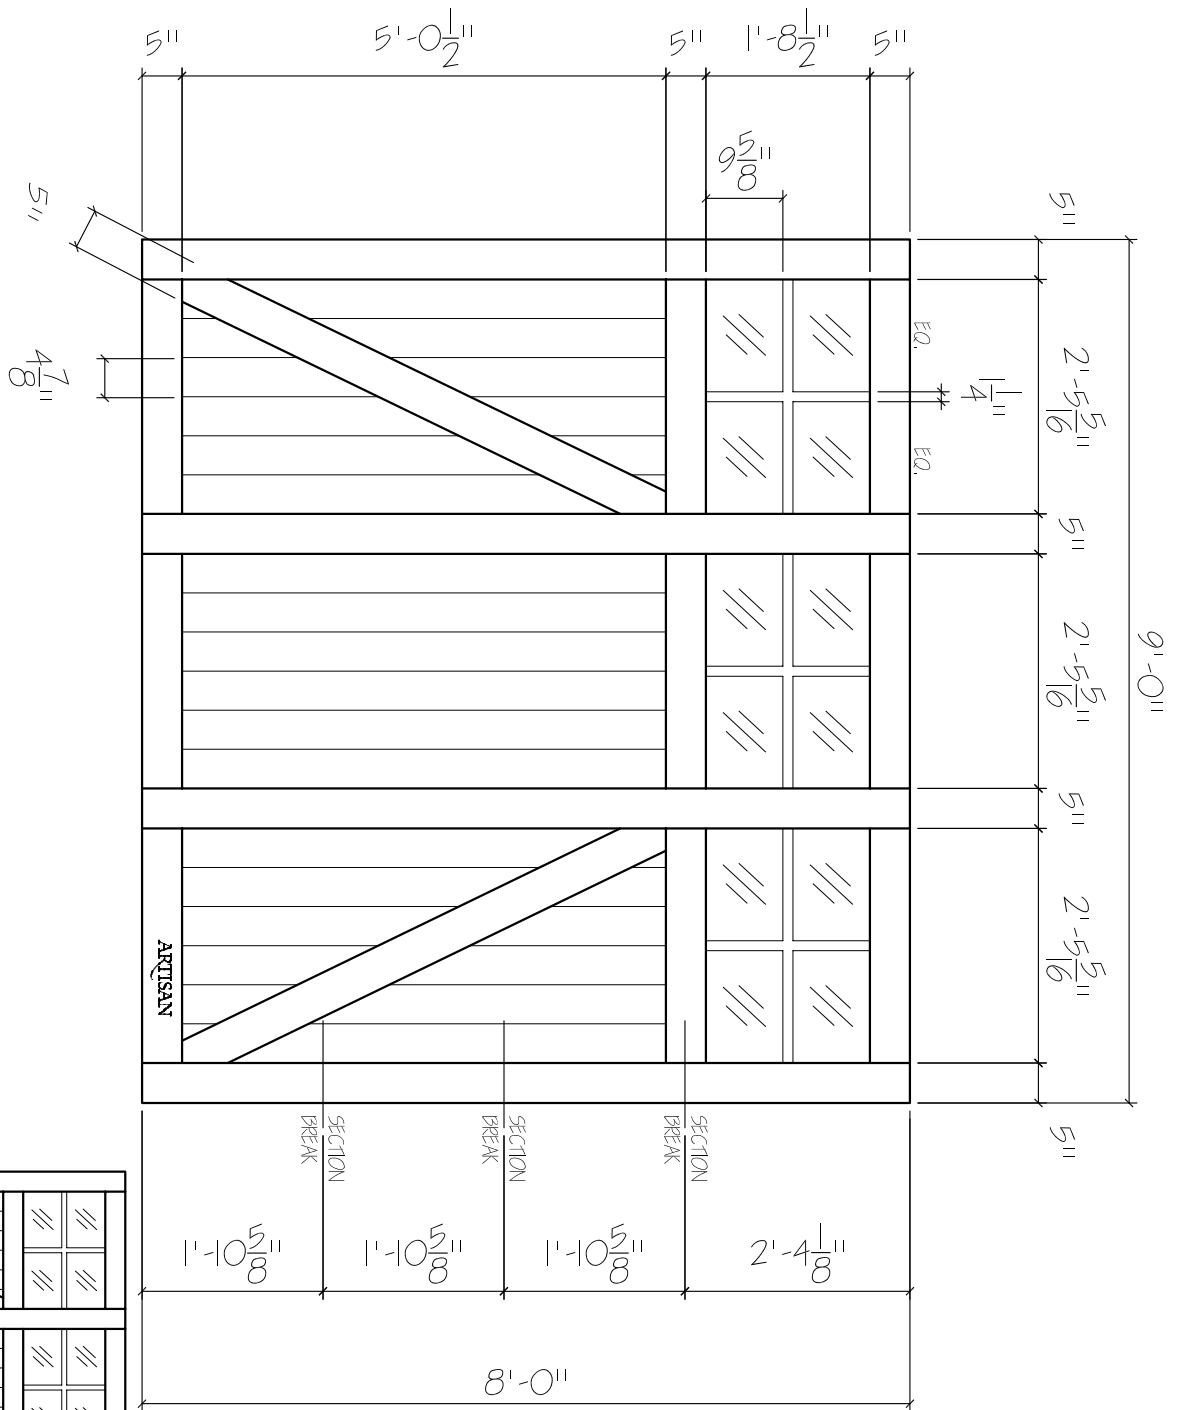

NP-TF-9x8-12L-ZB-3VP
 FRONT ELEVATION, NEWPORT
 SCALE: 1/2" = 1'-0"

SCALE: 1/4" = 1'-0"

01

ARTISAN
 CUSTOM DOORWORKS

975 Hemlock Rd., Morgantown, PA. 19543
 T - 888-913-9170 F - 888-913-9179

| | |
|--------------|------------|
| Dealer: | Drawing #: |
| Job Name: | Date: |
| Other: | Drawn By: |
| Approved By: | Ordered: |