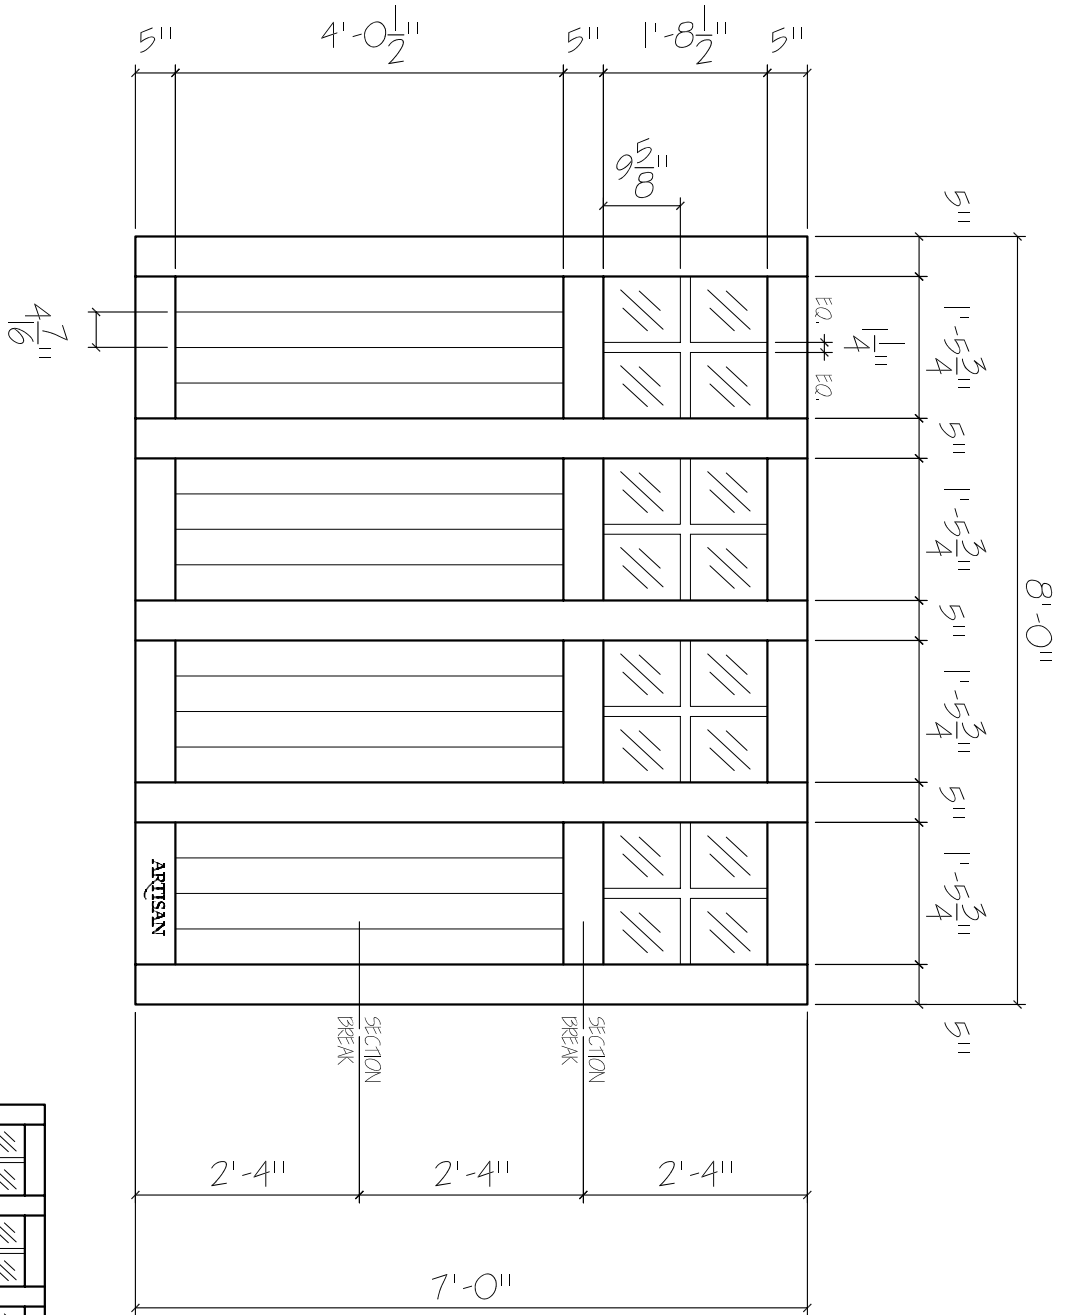

NP-BF-8x7-16L-4VP
 FRONT ELEVATION, NEWPORT
 SCALE: 1/2" = 1'-0"

SCALE: 1/4" = 1'-0"

01

ARTISAN
 CUSTOM DOORWORKS

975 Hemlock Rd., Morgantown, PA. 19543
 T - 888-913-9170 F - 888-913-9179

Dealer:	Drawing #:
Job Name:	Date:
Other:	Drawn By:
Approved By:	Ordered: