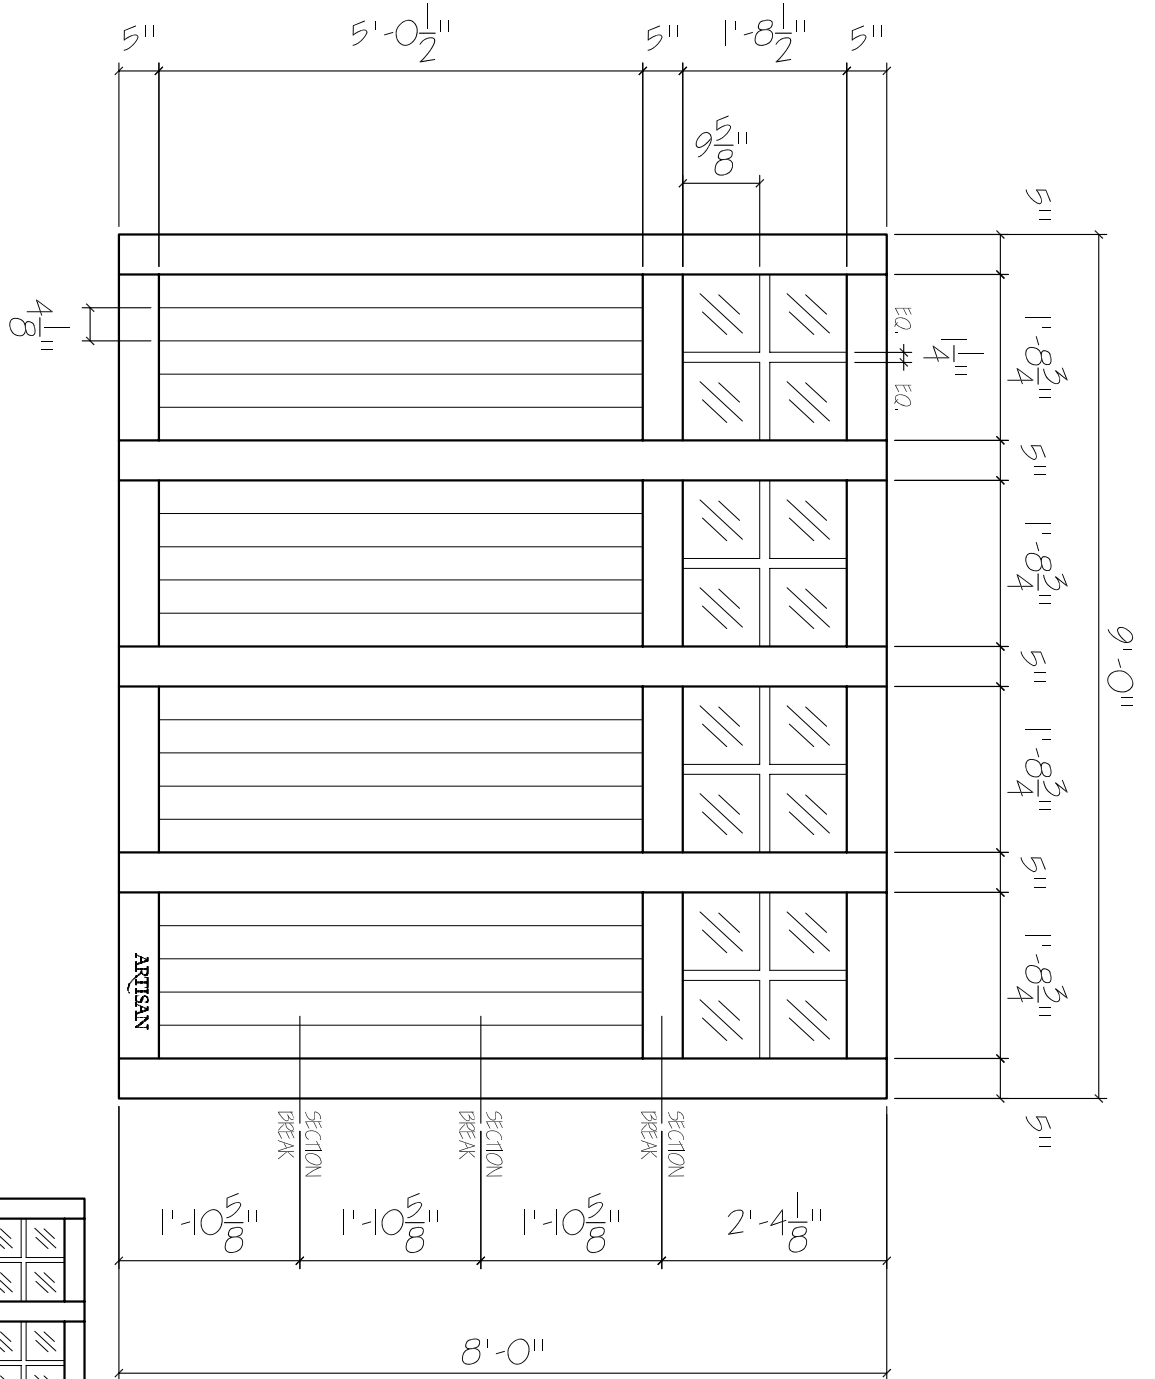

NP-BF-9x8-16L-4VP
 FRONT ELEVATION, NEWPORT
 SCALE: 1/2" = 1'-0"

SCALE: 1/4" = 1'-0"

01

ARTISAN
 CUSTOM DOORWORKS

975 Hemlock Rd., Morgantown, PA. 19543
 T - 888-913-9170 F - 888-913-9179

Dealer:	Drawing #:
Job Name:	Date:
Other:	Drawn By:
Approved By:	Ordered: