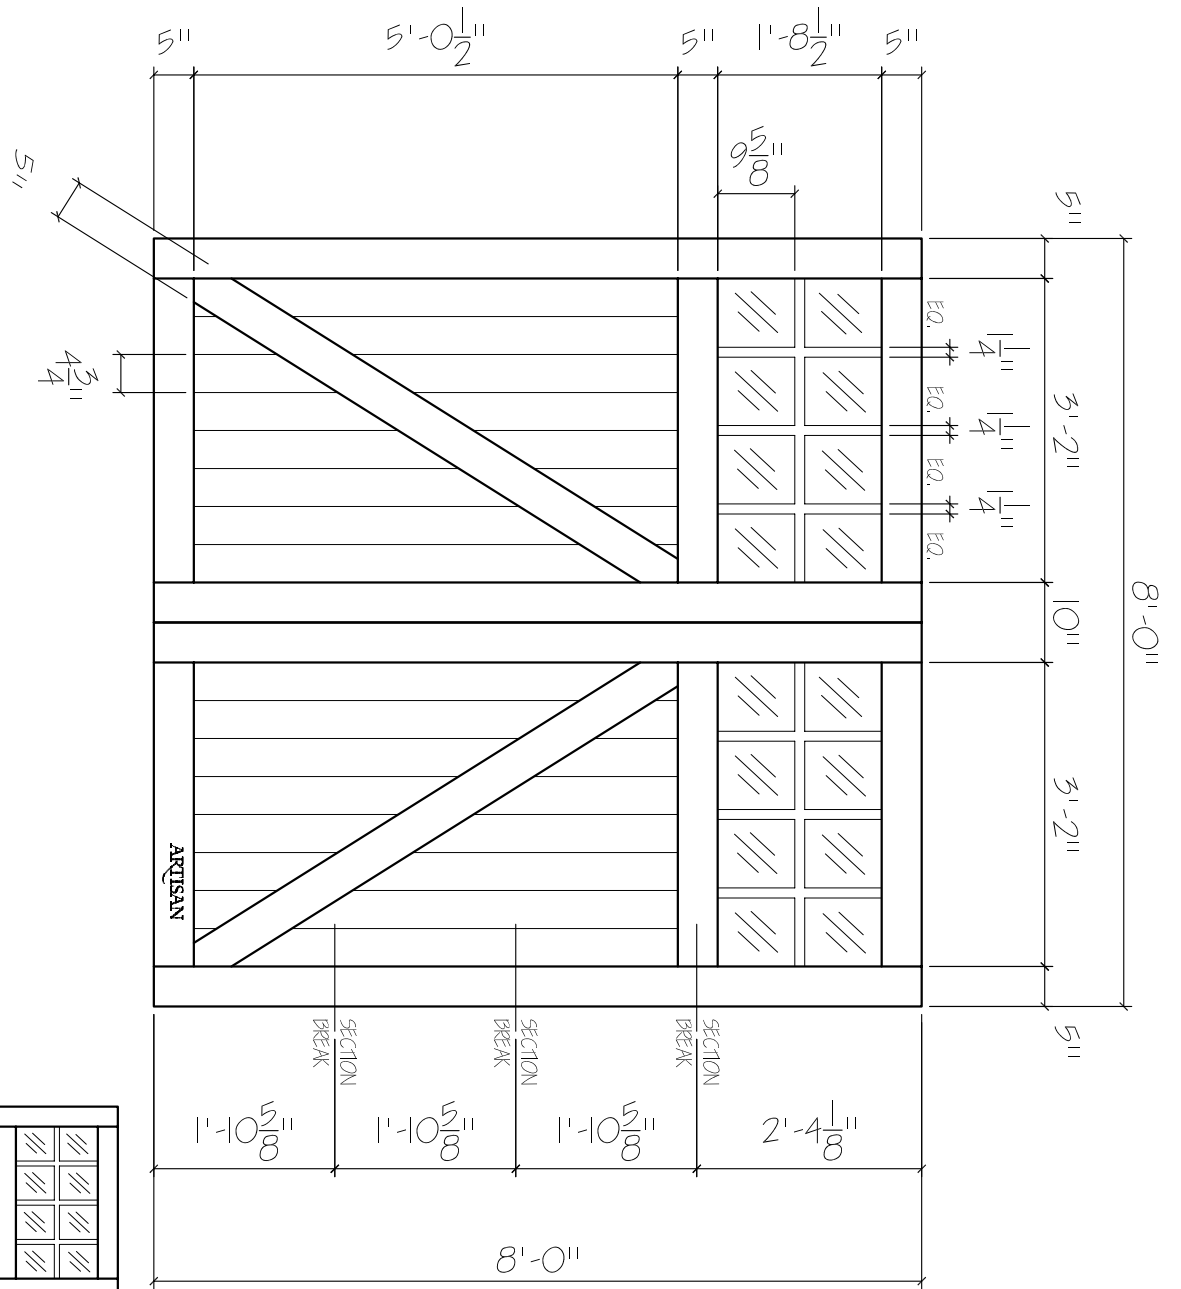

NP-5W-8x8-16L-ZB-2VP
 FRONT ELEVATION, NEWPORT
 SCALE: 1/2" = 1'-0"

SCALE: 1/4" = 1'-0"

01

ARTISAN
 CUSTOM DOORWORKS

975 Hemlock Rd., Morgantown, PA. 19543
 T - 888-913-9170 F - 888-913-9179

Dealer:	Drawing #:
Job Name:	Date:
Other:	Drawn By:
Approved By:	Ordered: