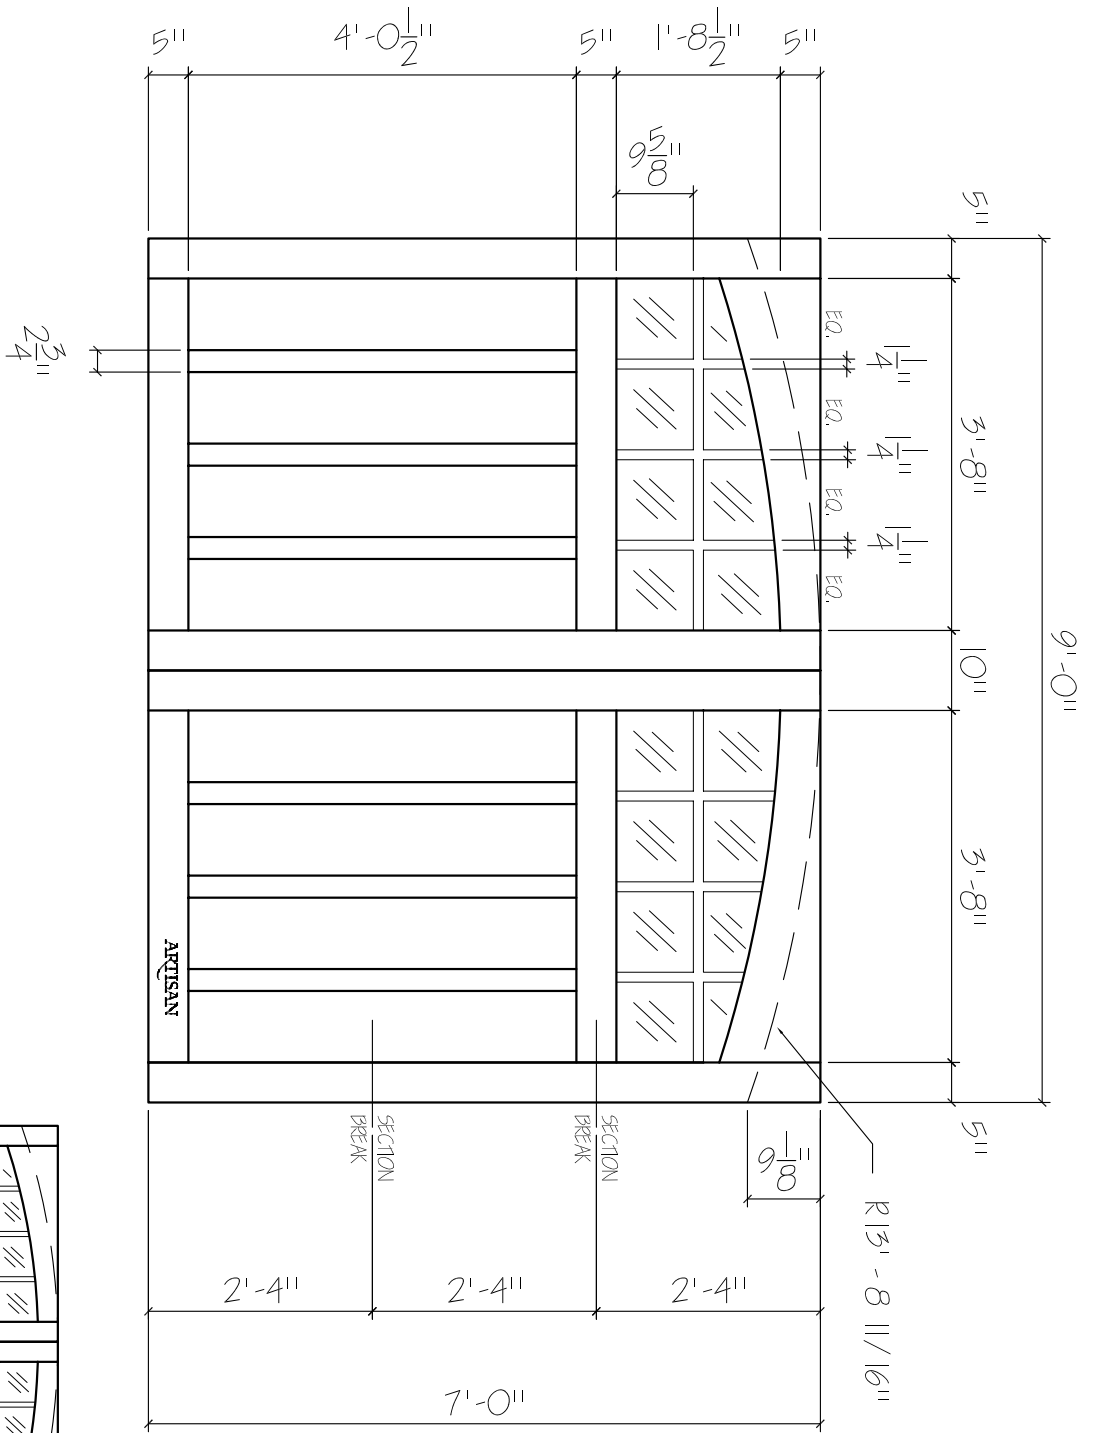

NP-5W-9x7-16L-AT-8FP
 FRONT ELEVATION, NEWPORT
 SCALE: 1/2" = 1'-0"

SCALE: 1/4" = 1'-0"

ARTISAN
 CUSTOM DOORWORKS

975 Hemlock Rd., Morgantown, PA. 19543
 T - 888-913-9170 F - 888-913-9179

Dealer:	Drawing #:
Job Name:	Date:
Other:	Drawn By:
Approved By:	Ordered:

01