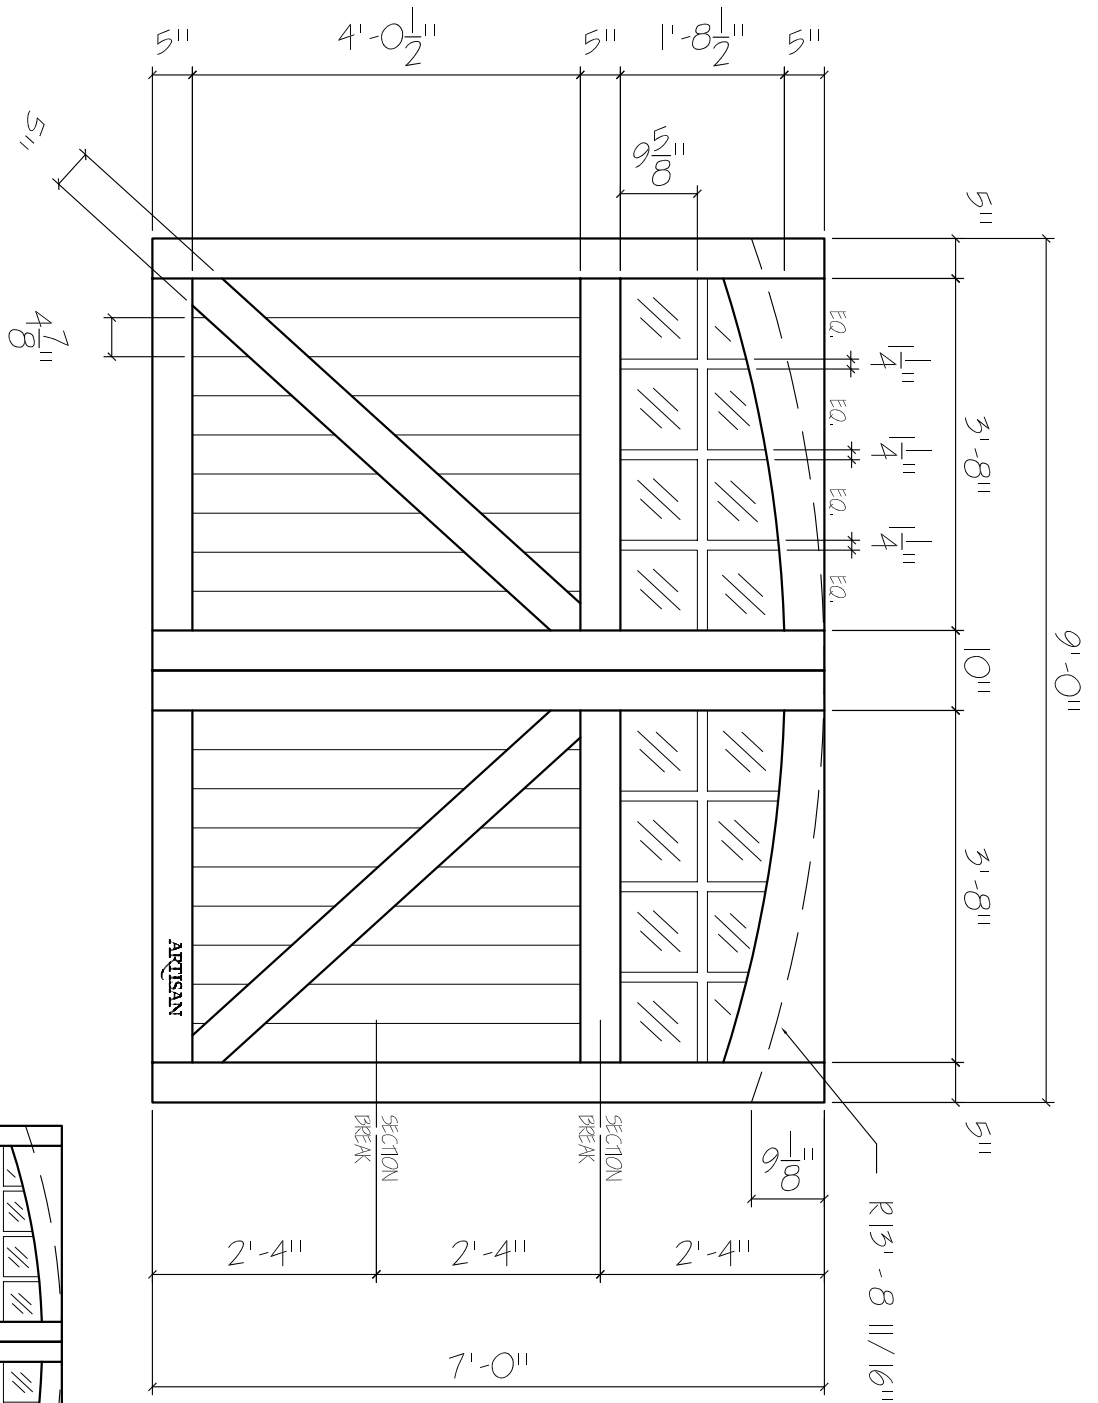

NP-5W-9x7-16L-AT-ZB-2VP  
 FRONT ELEVATION, NEWPORT  
 SCALE: 1/2" = 1'-0"

SCALE: 1/4" = 1'-0"

01

**ARTISAN**  
 CUSTOM DOORWORKS

975 Hemlock Rd., Morgantown, PA. 19543  
 T - 888-913-9170 F - 888-913-9179

Dealer:	Drawing #:
Job Name:	Date:
Other:	Drawn By:
Approved By:	Ordered: