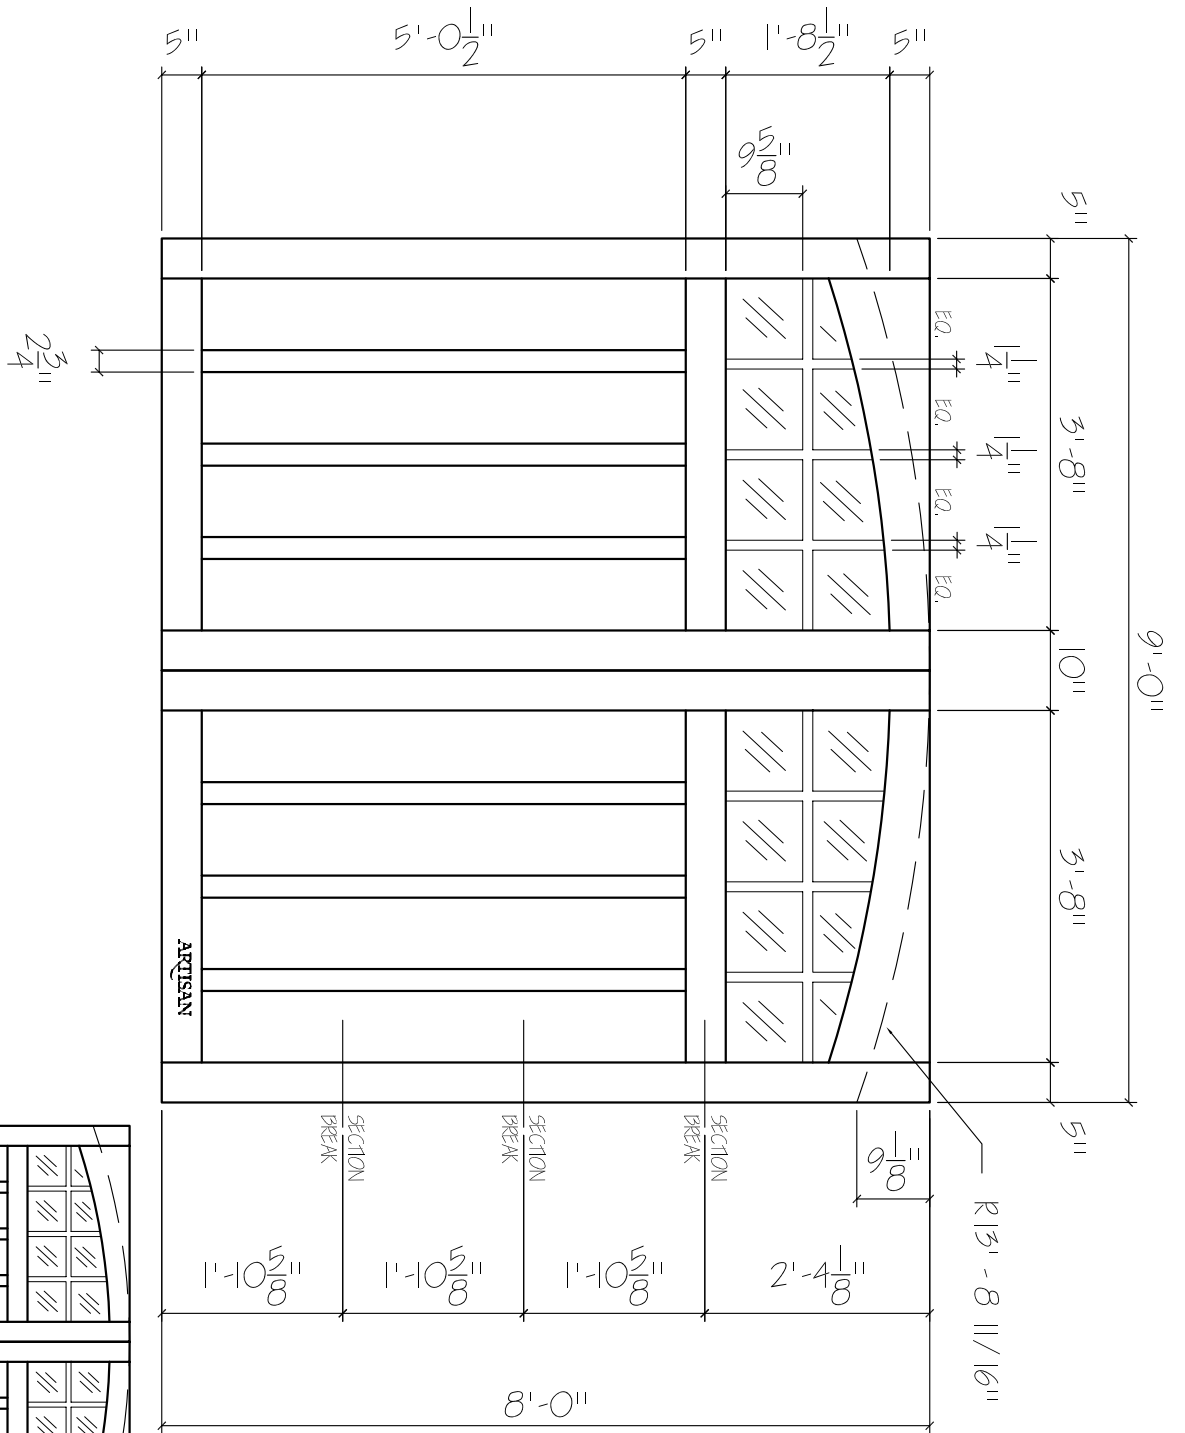

NP-5W-9x8-16L-AT-8FP
 FRONT ELEVATION, NEWPORT
 SCALE: 1/2" = 1'-0"

SCALE: 1/4" = 1'-0"

01	ARTISAN	Dealer:		Drawing #:		
	CUSTOM DOORWORKS	Job Name:		Date:		
	975 Hemlock Rd., Morgantown, PA. 19543		Other:		Drawn By:	
	T - 888-913-9170 F - 888-913-9179		Approved By:		Ordered:	