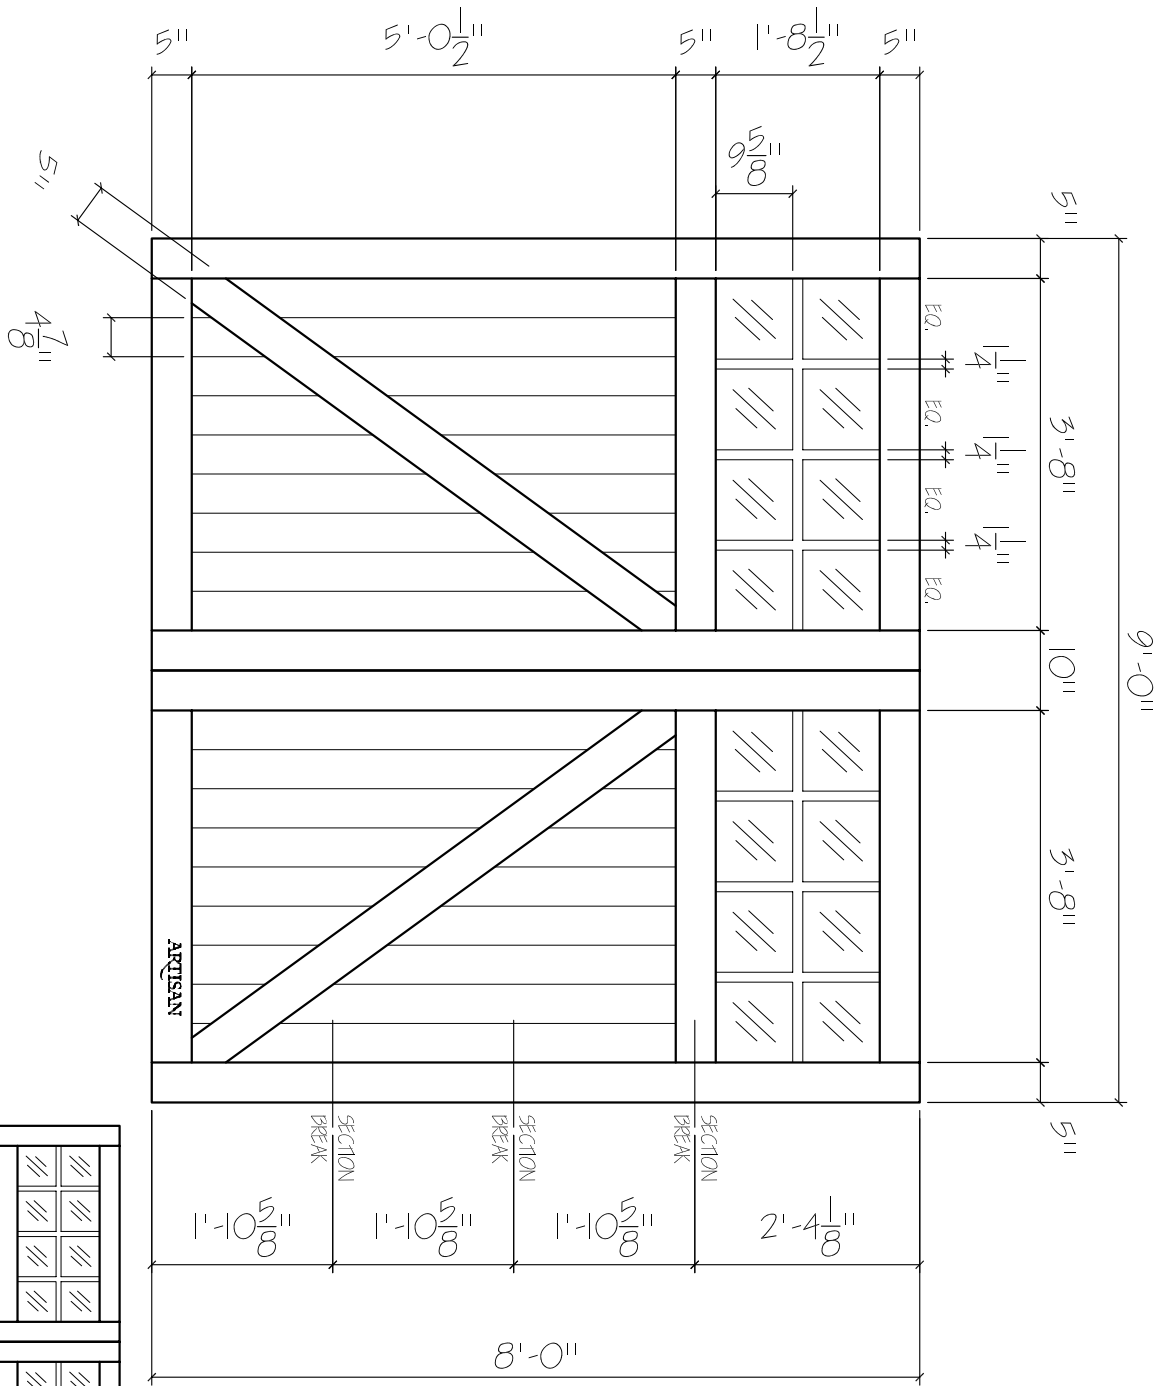

NP-SW-9x8-16L-ZB-2VP  
 FRONT ELEVATION, NEWPORT  
 SCALE: 1/2" = 1'-0"

SCALE: 1/4" = 1'-0"

01

**ARTISAN**  
 CUSTOM DOORWORKS

975 Hemlock Rd., Morgantown, PA. 19543  
 T - 888-913-9170 F - 888-913-9179

Dealer:	Drawing #:
Job Name:	Date:
Other:	Drawn By:
Approved By:	Ordered: