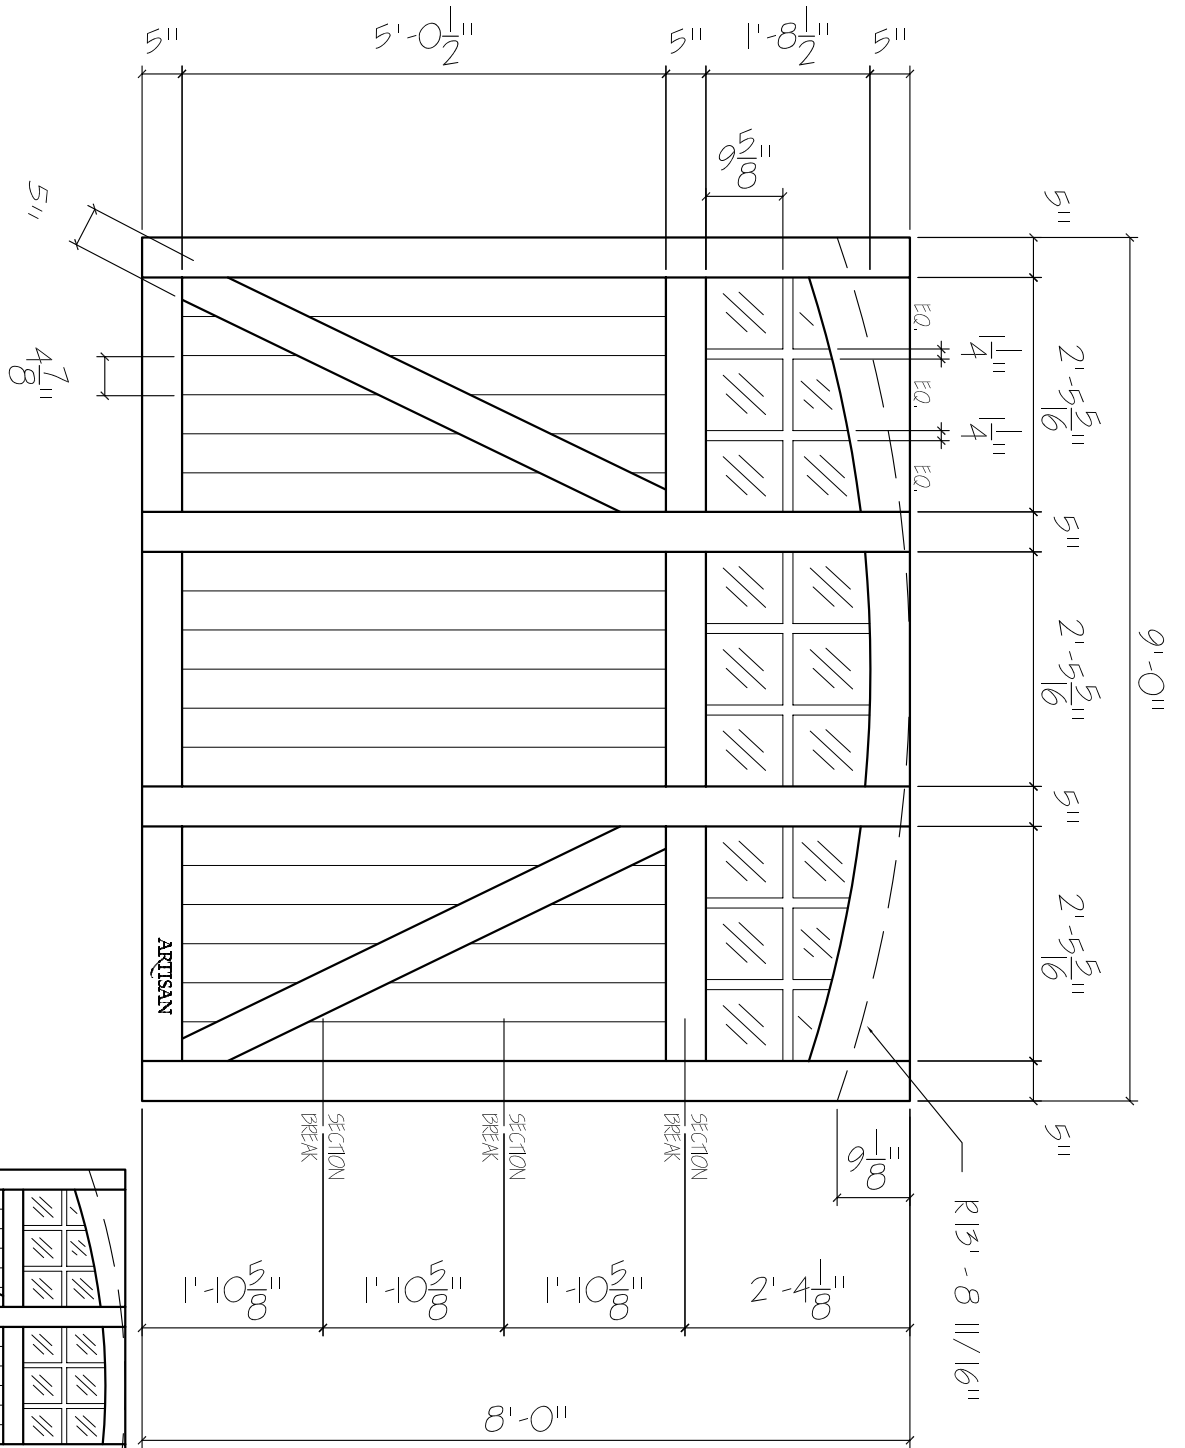

NP-7F-9x8-18L-AT-ZB-3VP
 FRONT ELEVATION, NEWPORT
 SCALE: 1/2" = 1'-0"

01

ARTISAN
 CUSTOM DOORWORKS

975 Hemlock Rd., Morgantown, PA. 19543
 T - 888-913-9170 F - 888-913-9179

Dealer:	Drawing #:
Job Name:	Date:
Other:	Drawn By:
Approved By:	Ordered: