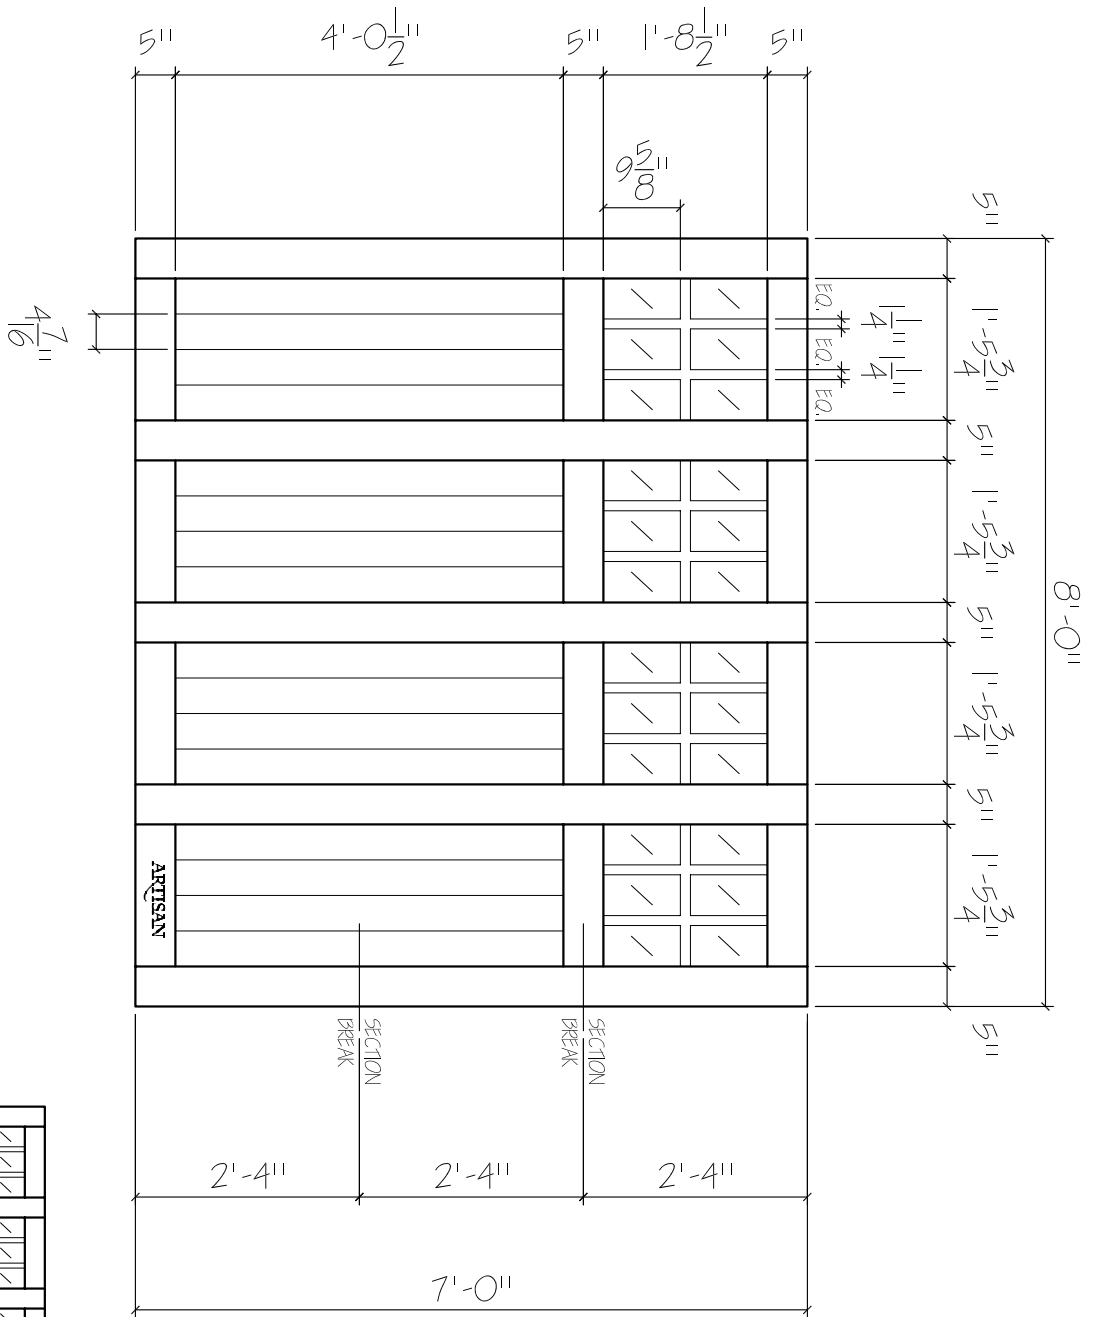

NP-BF-8x7-24L-4VP
 FRONT ELEVATION, NEWPORT
 SCALE: 1/2" = 1'-0"

SCALE: 1/4" = 1'-0"

01

ARTISAN
 CUSTOM DOORWORKS

975 Hemlock Rd., Morgantown, PA. 19543
 T - 888-913-9170 F - 888-913-9179

Dealer:	Drawing #:
Job Name:	Date:
Other:	Drawn By:
Approved By:	Ordered: