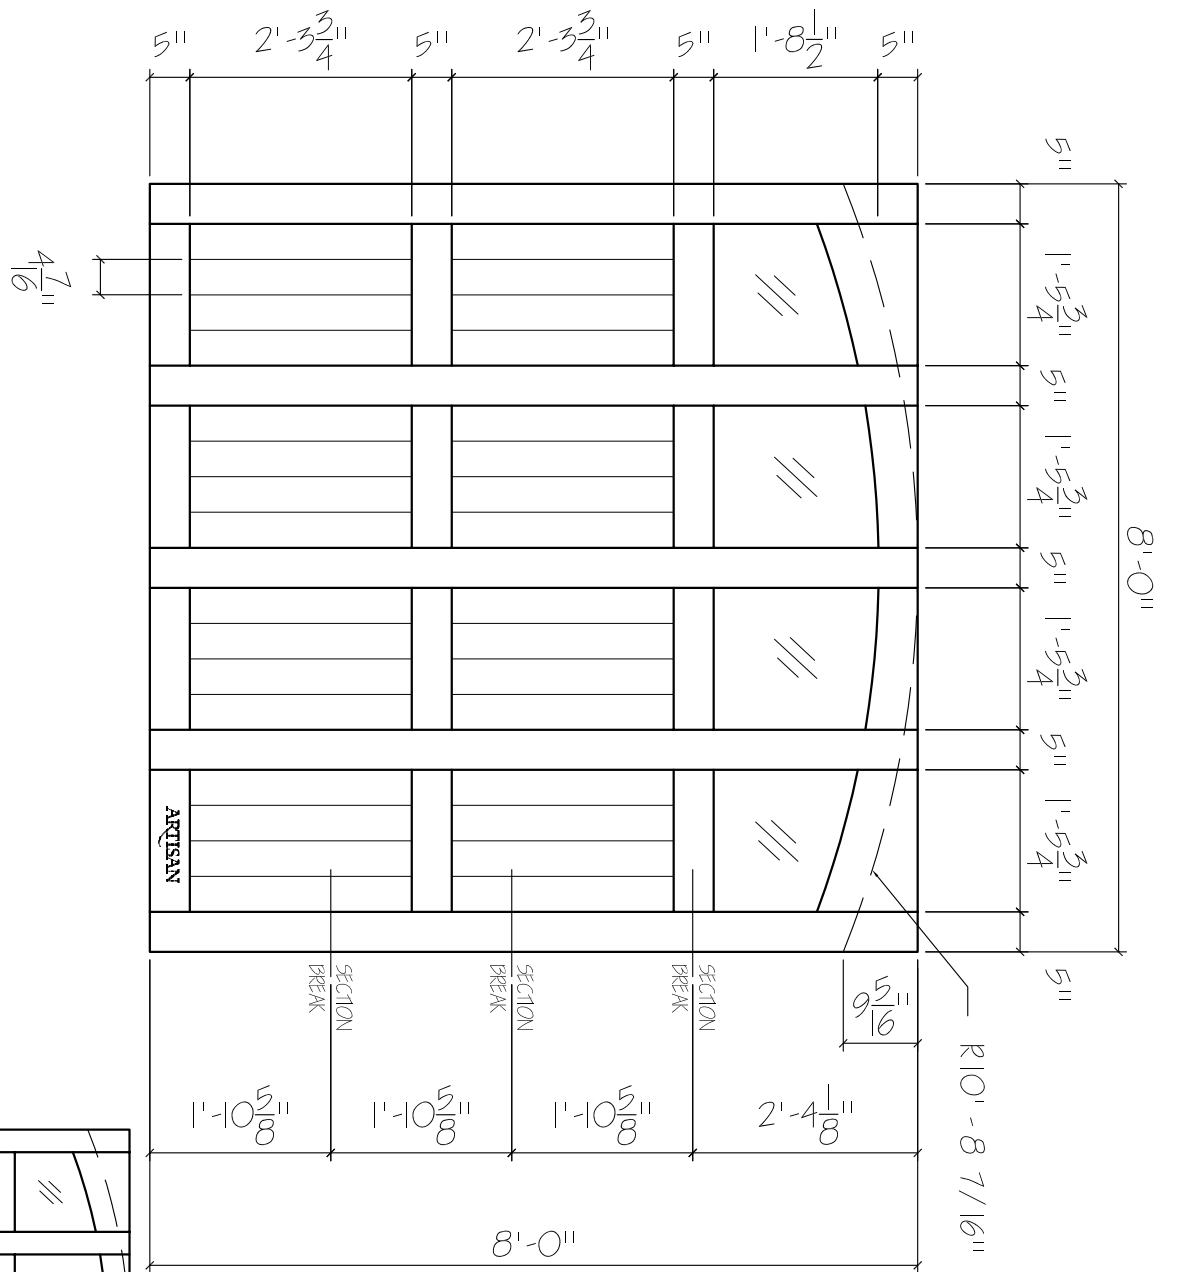

NP-BF-8x8-4L-AT-CR-4VP
 FRONT ELEVATION, NEWPORT
 SCALE: 1/2" = 1'-0"

SCALE: 1/4" = 1'-0"

01

ARTISAN
 CUSTOM DOORWORKS

975 Hemlock Rd., Morgantown, PA. 19543
 T - 888-913-9170 F - 888-913-9179

Dealer:	Drawing #:
Job Name:	Date:
Other:	Drawn By:
Approved By:	Ordered: