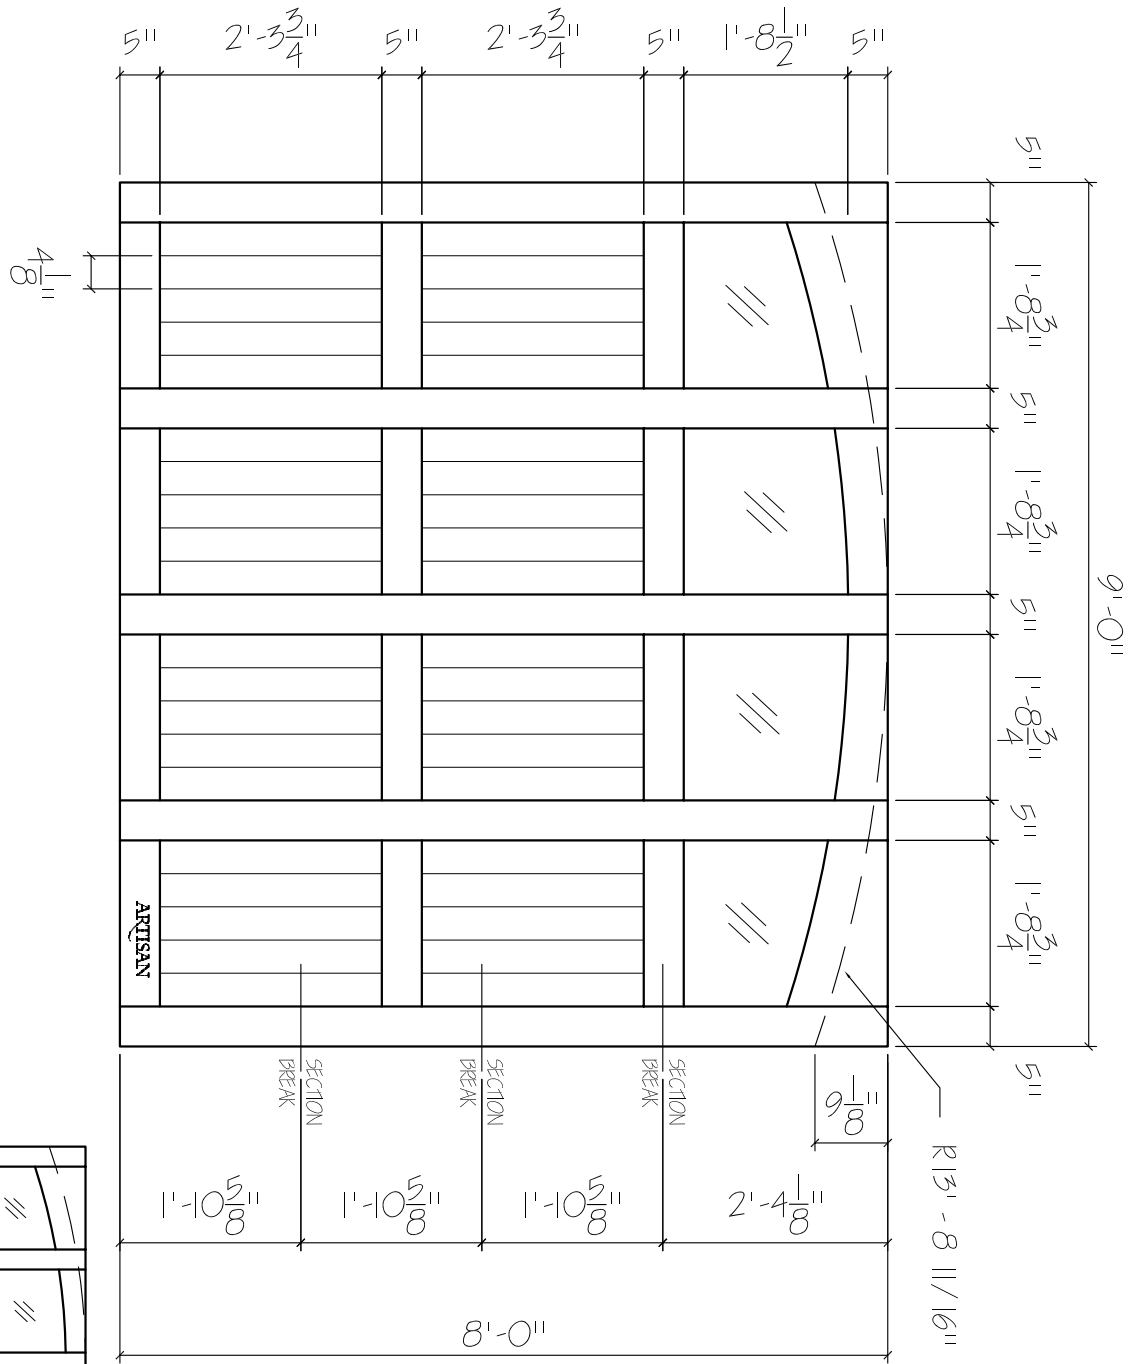

NP-13F-9X8-4L-AT-CR-4VP
 FRONT ELEVATION, NEWPORT
 SCALE: 1/2" = 1'-0"

SCALE: 1/4" = 1'-0"

01

ARTISAN
 CUSTOM DOORWORKS

975 Hemlock Rd., Morgantown, PA. 19543
 T - 888-913-9170 F - 888-913-9179

Dealer:	Drawing #:
Job Name:	Date:
Other:	Drawn By:
Approved By:	Ordered: