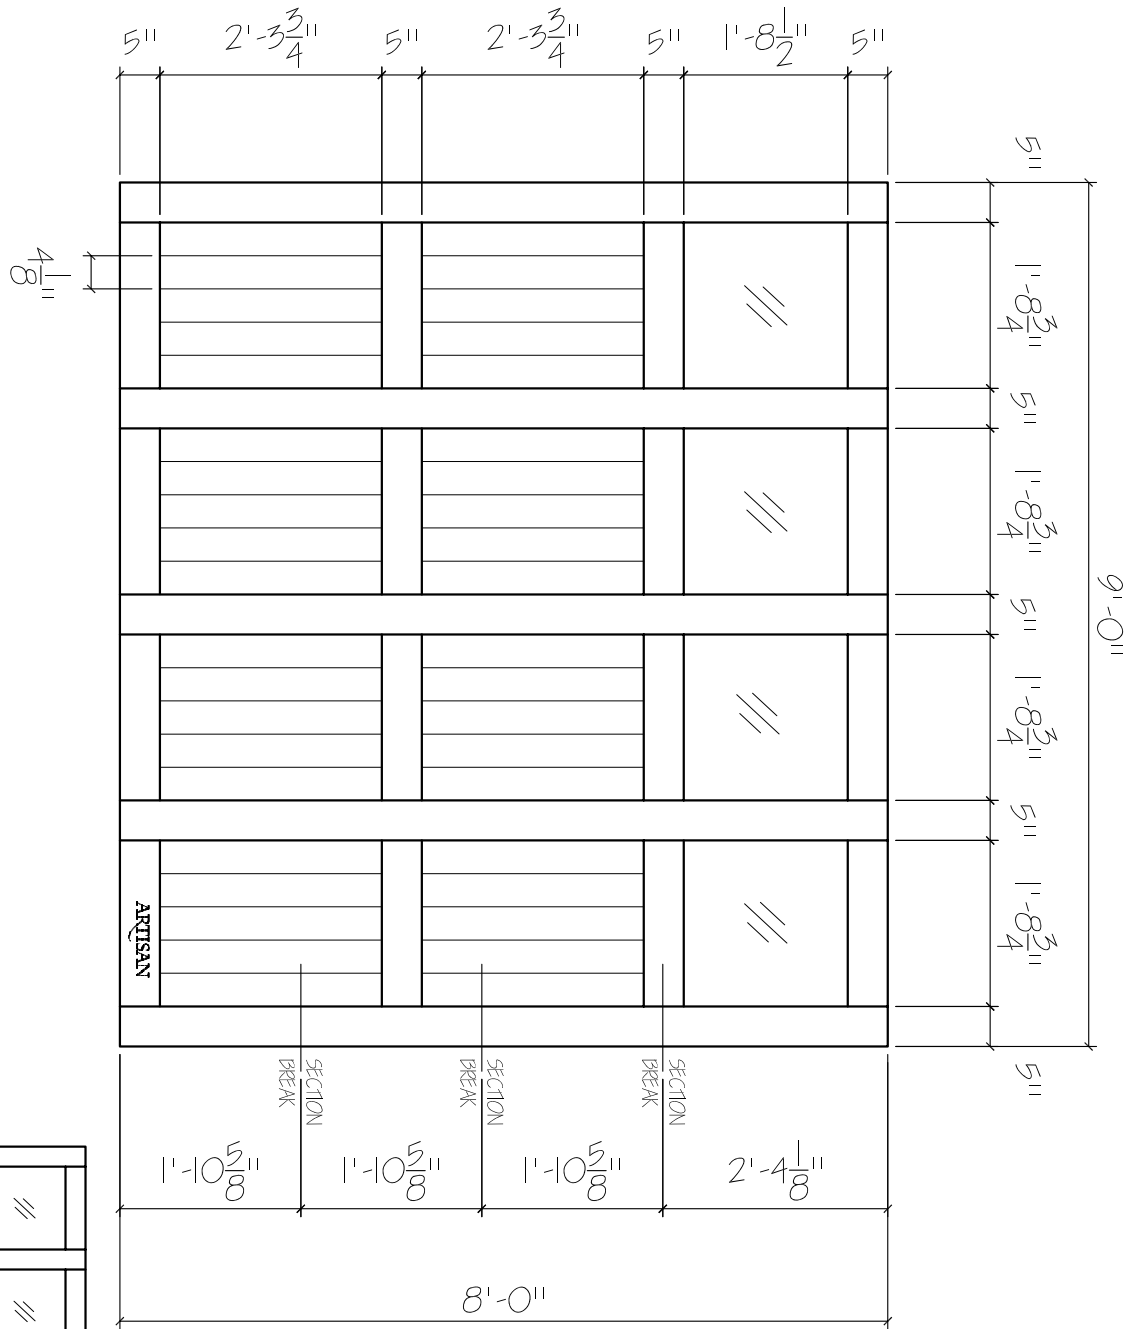

NP-BF-9x8-4L-CR-4VP
 FRONT ELEVATION, NEWPORT
 SCALE: 1/2" = 1'-0"

01

ARTISAN
 CUSTOM DOORWORKS

975 Hemlock Rd., Morgantown, PA. 19543
 T - 888-913-9170 F - 888-913-9179

Dealer:	Drawing #:
Job Name:	Date:
Other:	Drawn By:
Approved By:	Ordered: