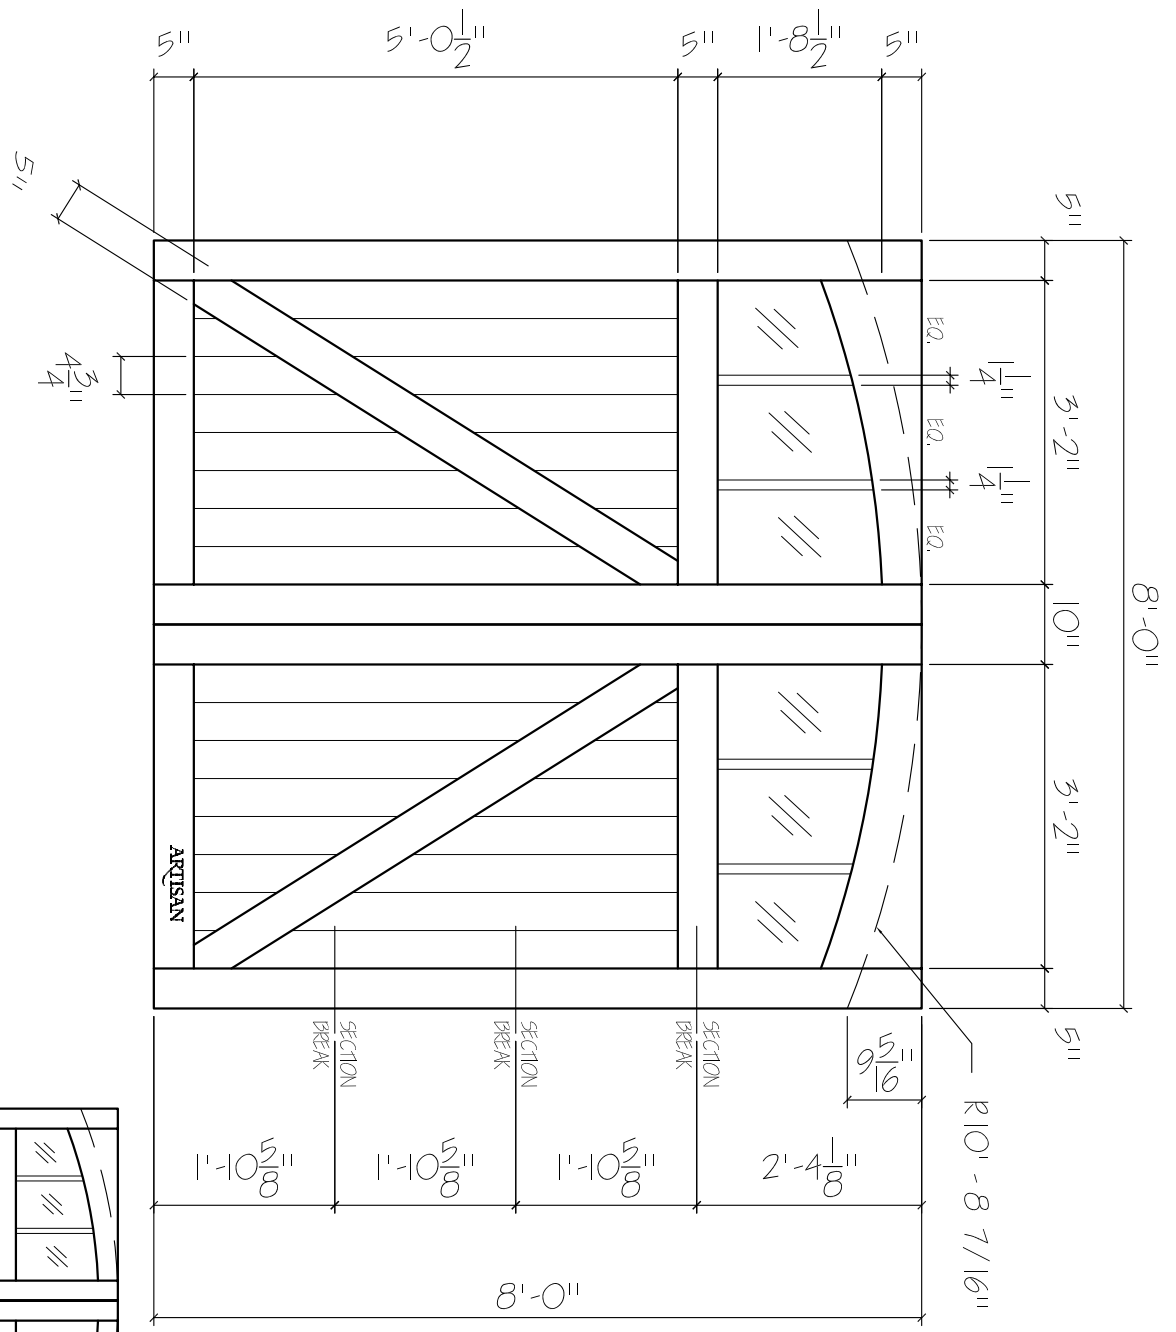

NP-5W-8x8-6L-AT-ZB-2VP
 FRONT ELEVATION, NEWPORT
 SCALE: 1/2" = 1'-0"

SCALE: 1/4" = 1'-0"

01

ARTISAN
 CUSTOM DOORWORKS

975 Hemlock Rd., Morgantown, PA. 19543
 T - 888-913-9170 F - 888-913-9179

Dealer:	Drawing #:
Job Name:	Date:
Other:	Drawn By:
Approved By:	Ordered: