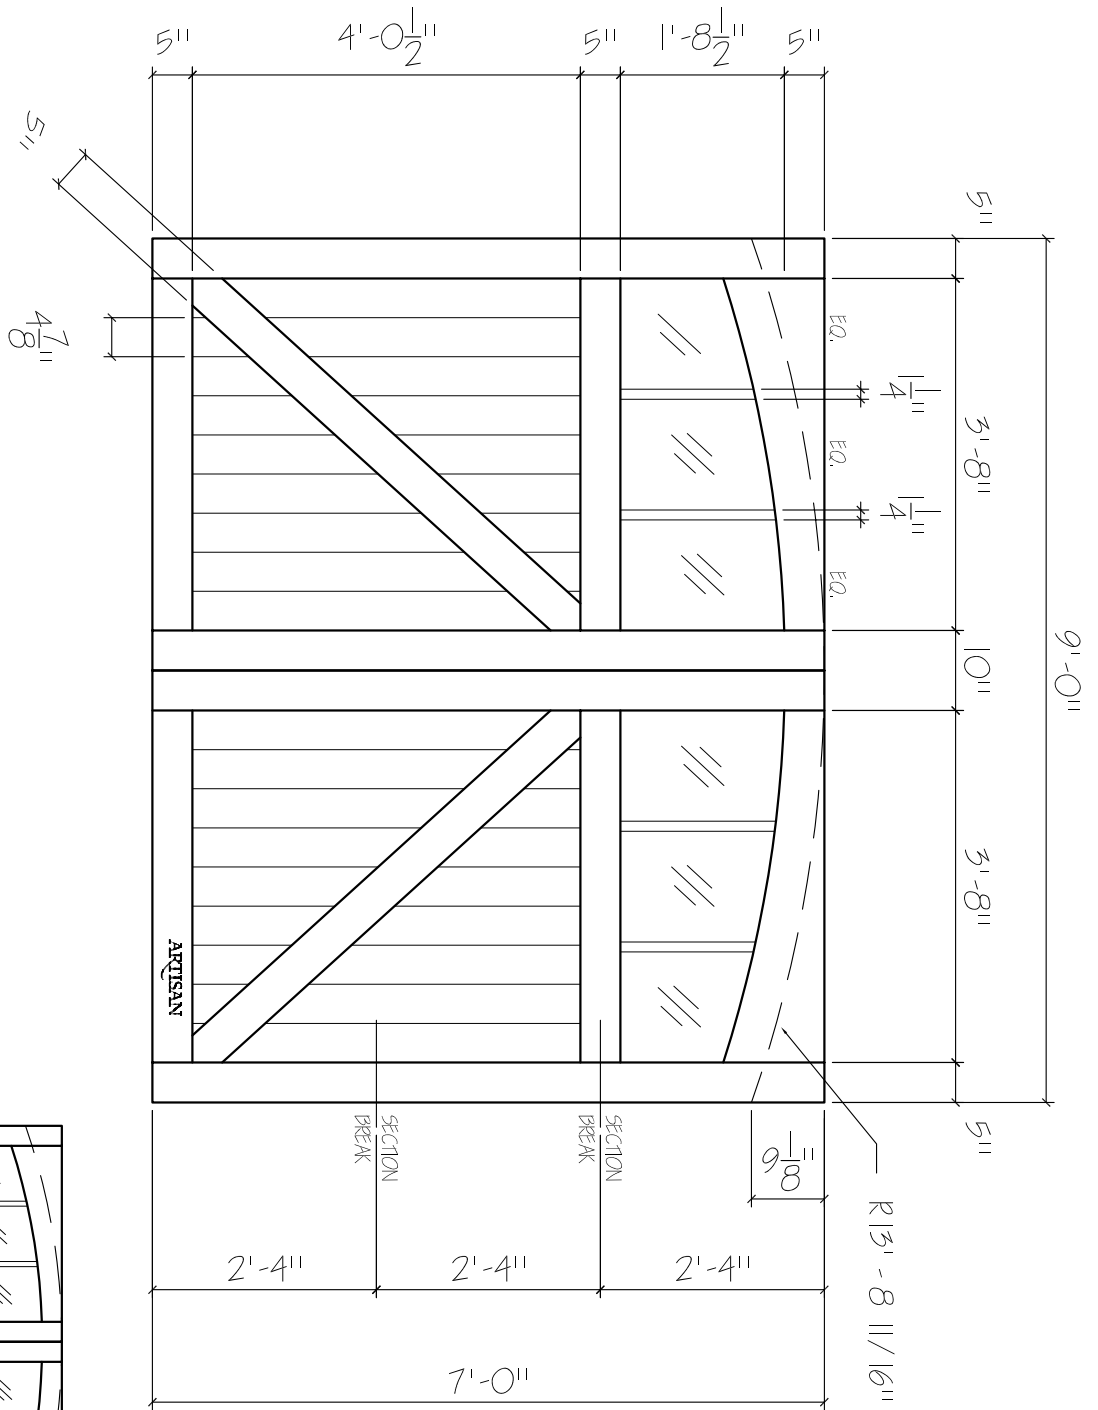

NP-5W-9X7-6L-AT-ZB-2VP
 FRONT ELEVATION, NEWPORT
 SCALE: 1/2" = 1'-0"

SCALE: 1/4" = 1'-0"

ARTISAN
 CUSTOM DOORWORKS

975 Hemlock Rd., Morgantown, PA. 19543
 T - 888-913-9170 F - 888-913-9179

Dealer:
 Job Name:
 Other:
 Approved By:

Drawing #:
 Date:
 Drawn By:
 Ordered:

01