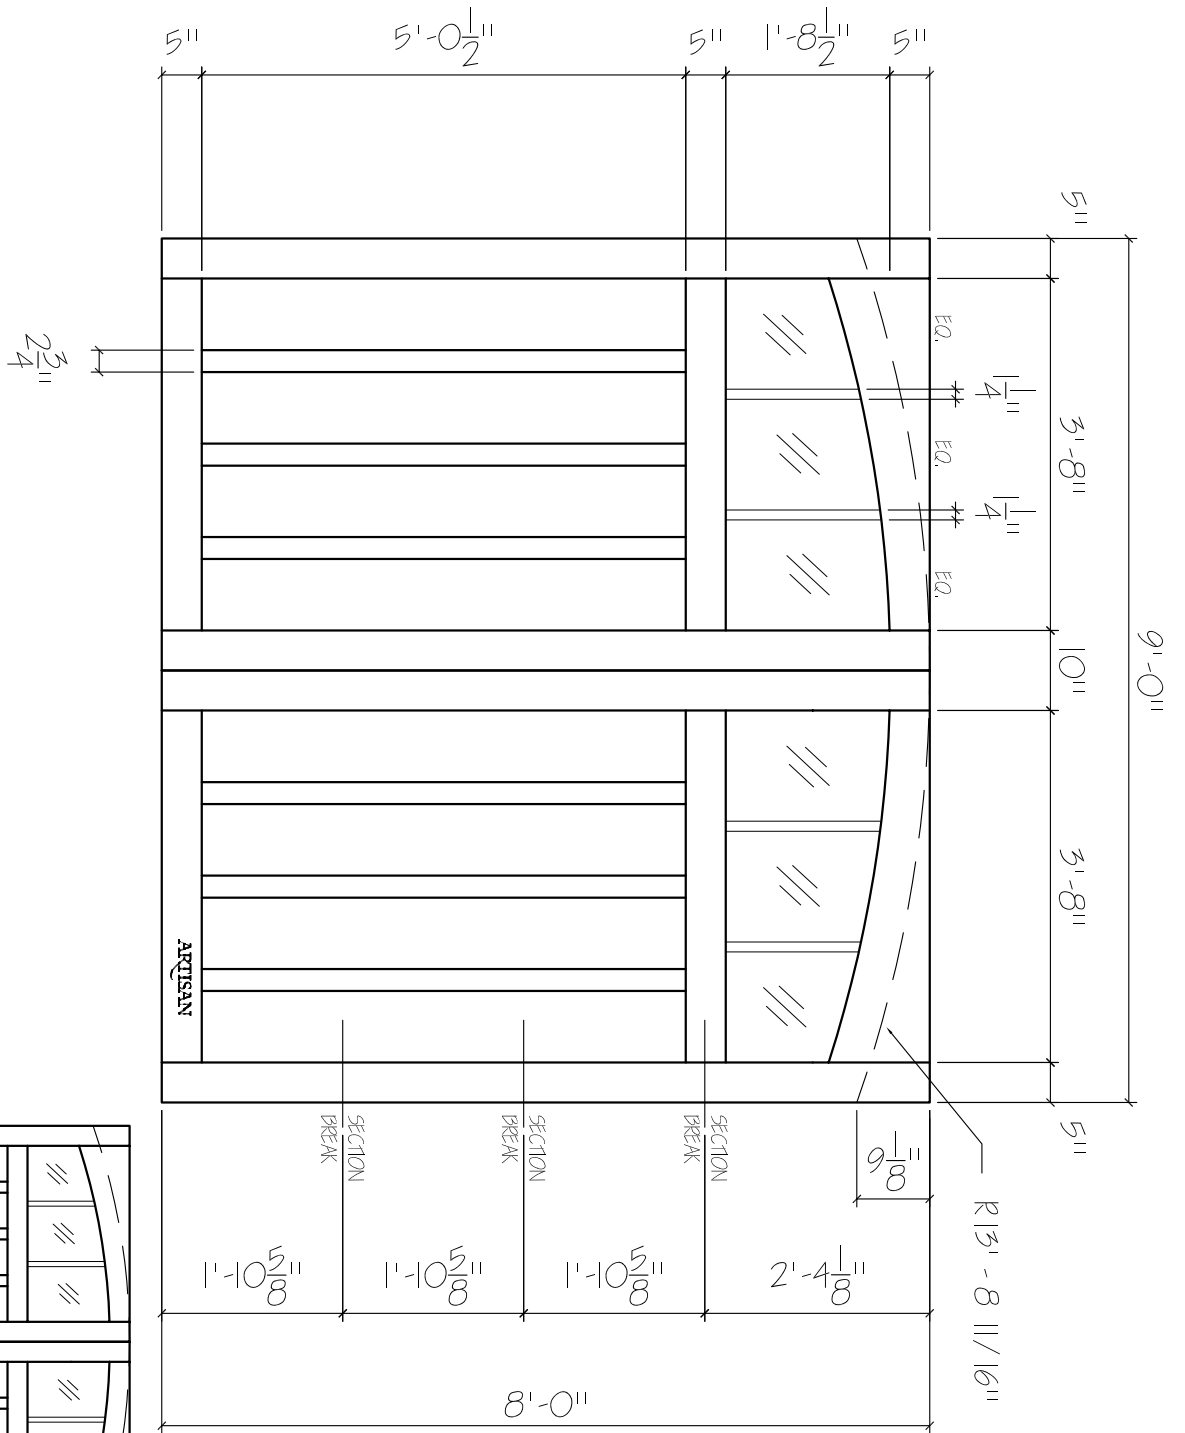

NP-5W-9x8-6L-AT-8FP
 FRONT ELEVATION, NEWPORT
 SCALE: 1/2" = 1'-0"

01

ARTISAN
 CUSTOM DOORWORKS
 975 Hemlock Rd., Morgantown, PA. 19543
 T - 888-913-9170 F - 888-913-9179

Dealer:	Drawing #:
Job Name:	Date:
Other:	Drawn By:
Approved By:	Ordered: