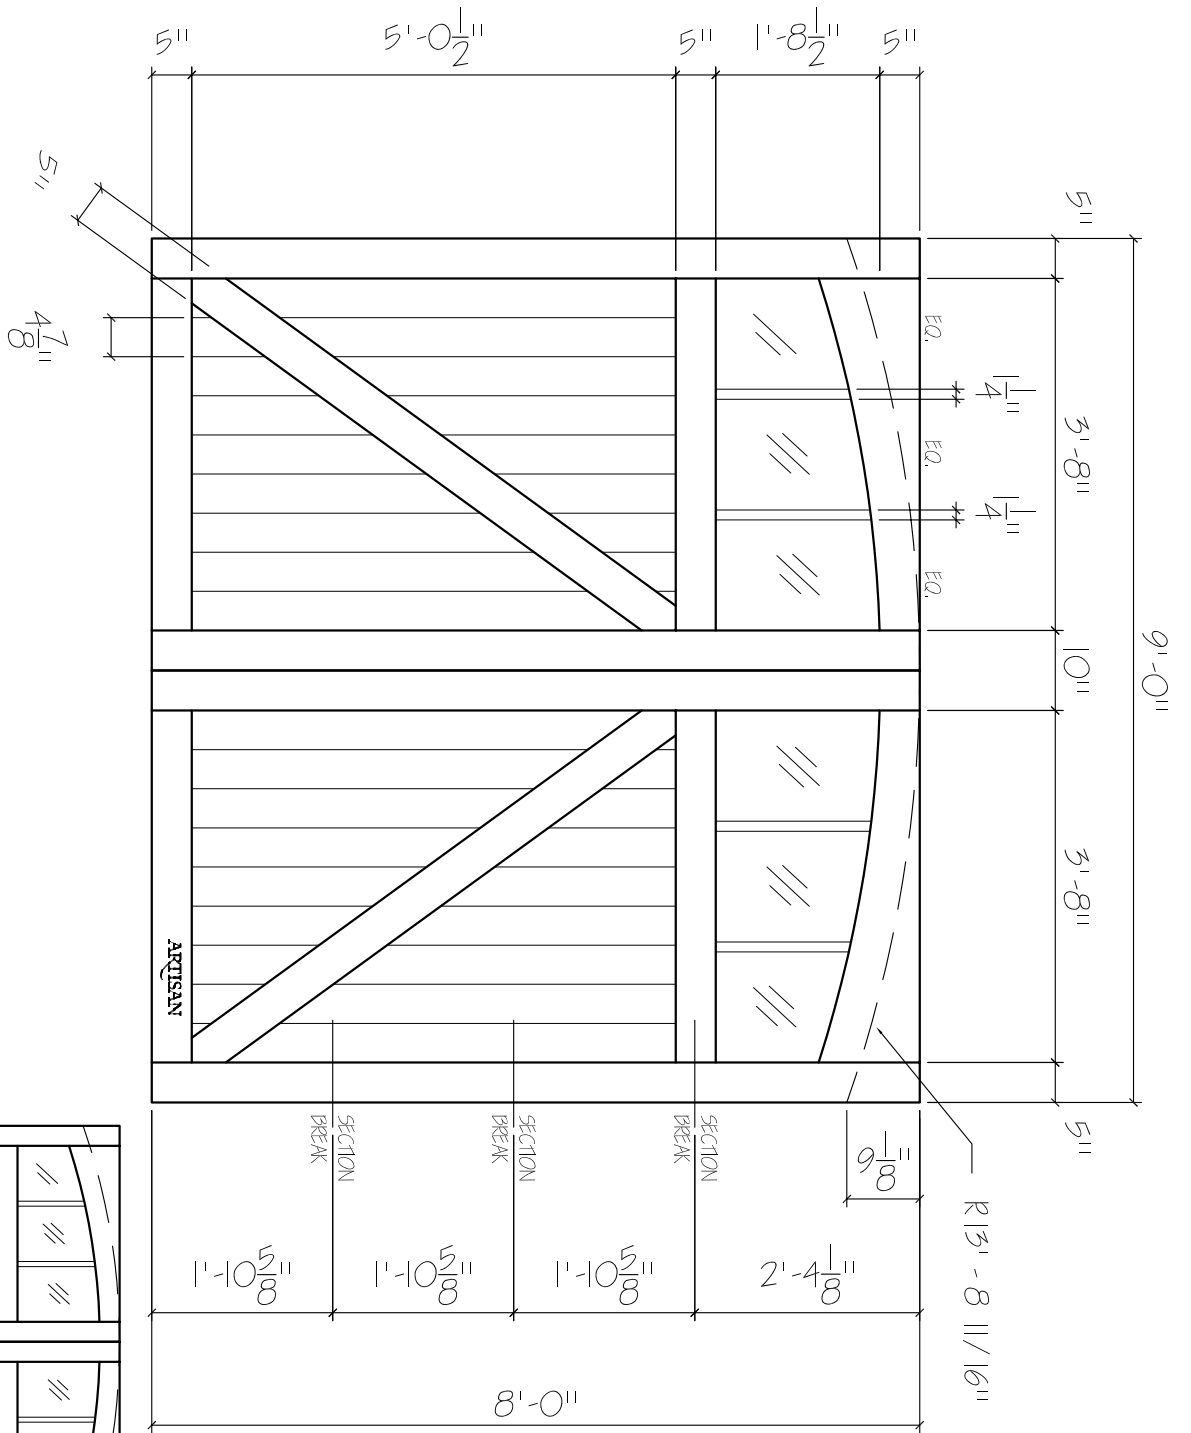

NP-SW-9x8-6L-AT-ZB-2VP
 FRONT ELEVATION, NEWPORT
 SCALE: 1/2" = 1'-0"

SCALE: 1/4" = 1'-0"

ARTISAN
 CUSTOM DOORWORKS

975 Hemlock Rd., Morgantown, PA. 19543
 T - 888-913-9170 F - 888-913-9179

Dealer:	Drawing #:
Job Name:	Date:
Other:	Drawn By:
Approved By:	Ordered:

01