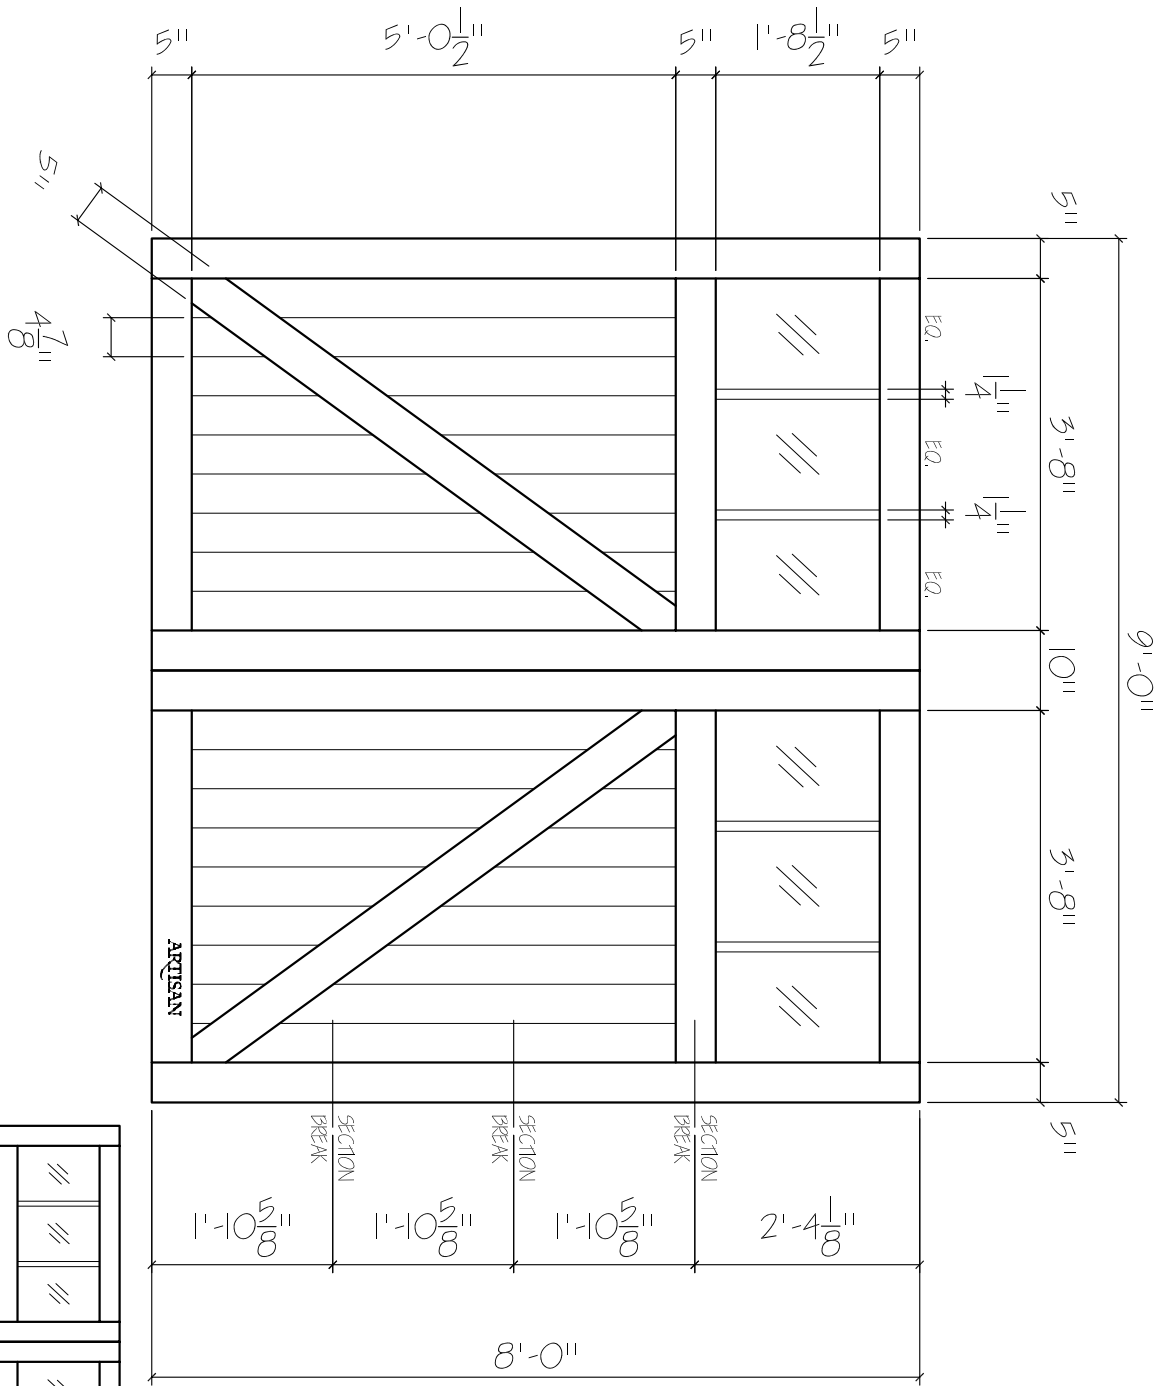

NP-SW-9x8-6L-ZB-2VP
 FRONT ELEVATION, NEWPORT
 SCALE: 1/2" = 1'-0"

SCALE: 1/4" = 1'-0"

01

ARTISAN
 CUSTOM DOORWORKS

975 Hemlock Rd., Morgantown, PA. 19543
 T - 888-913-9170 F - 888-913-9179

Dealer:	Drawing #:
Job Name:	Date:
Other:	Drawn By:
Approved By:	Ordered: