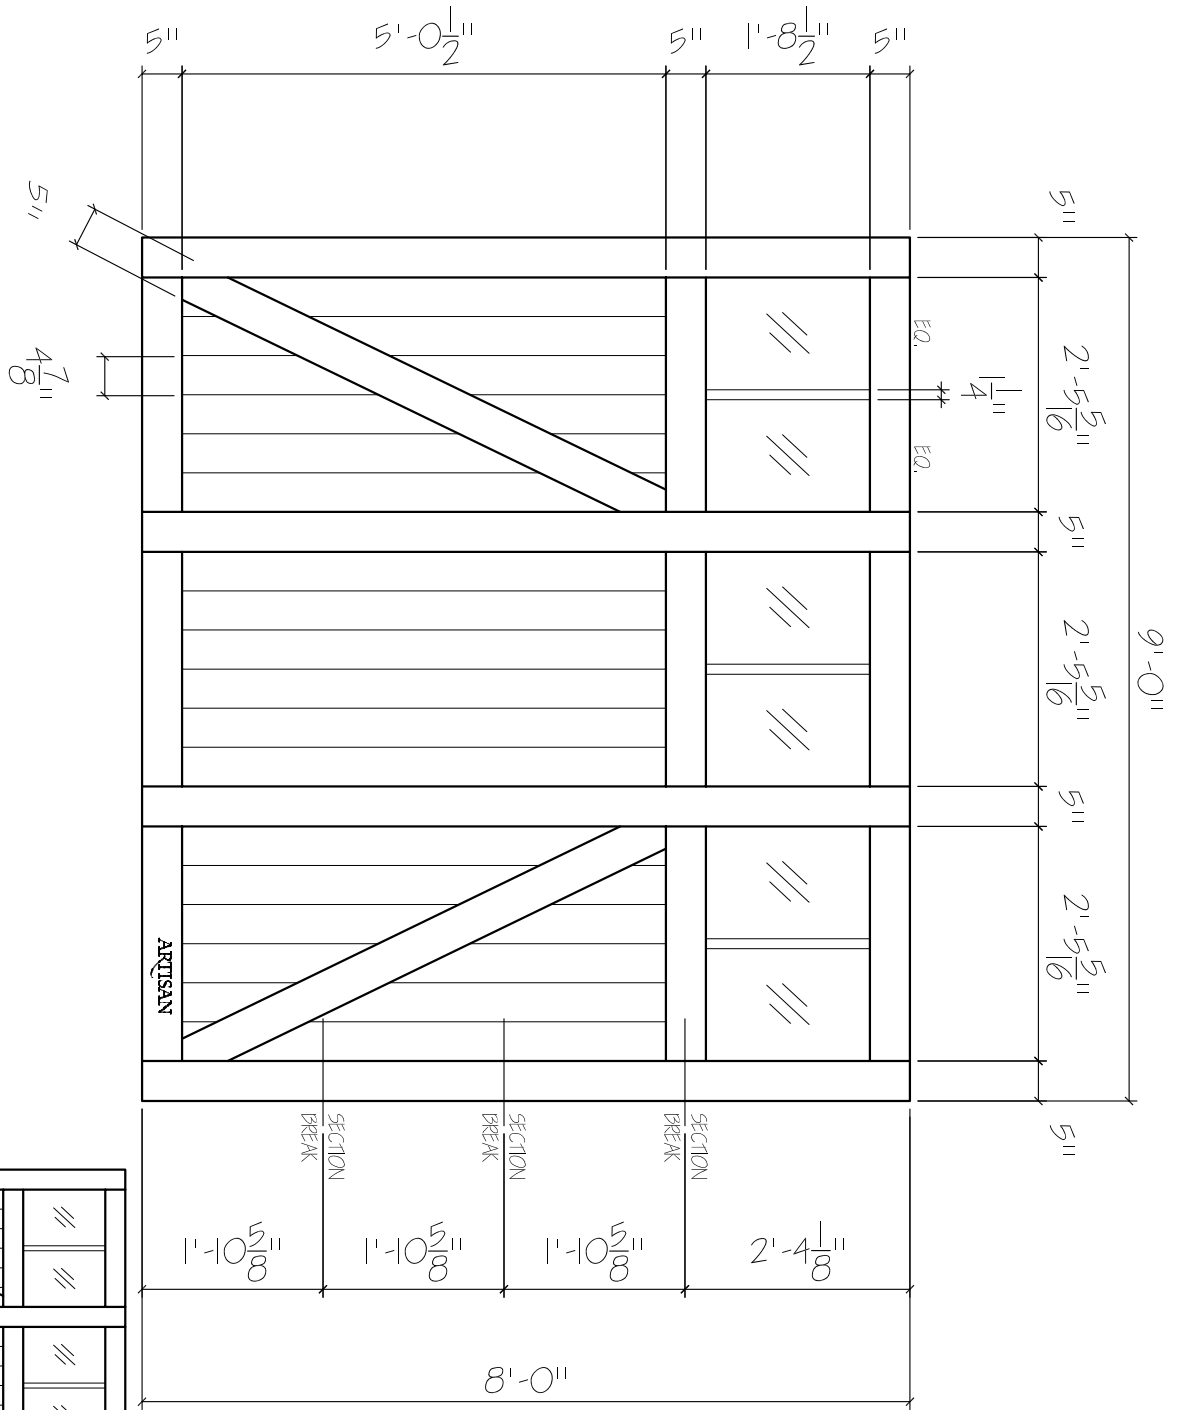

NP-TF-9x8-6L-ZB-3VP
 FRONT ELEVATION, NEWPORT
 SCALE: 1/2" = 1'-0"

SCALE: 1/4" = 1'-0"

01

ARTISAN
 CUSTOM DOORWORKS

975 Hemlock Rd., Morgantown, PA. 19543
 T - 888-913-9170 F - 888-913-9179

Dealer:	Drawing #:
Job Name:	Date:
Other:	Drawn By:
Approved By:	Ordered: