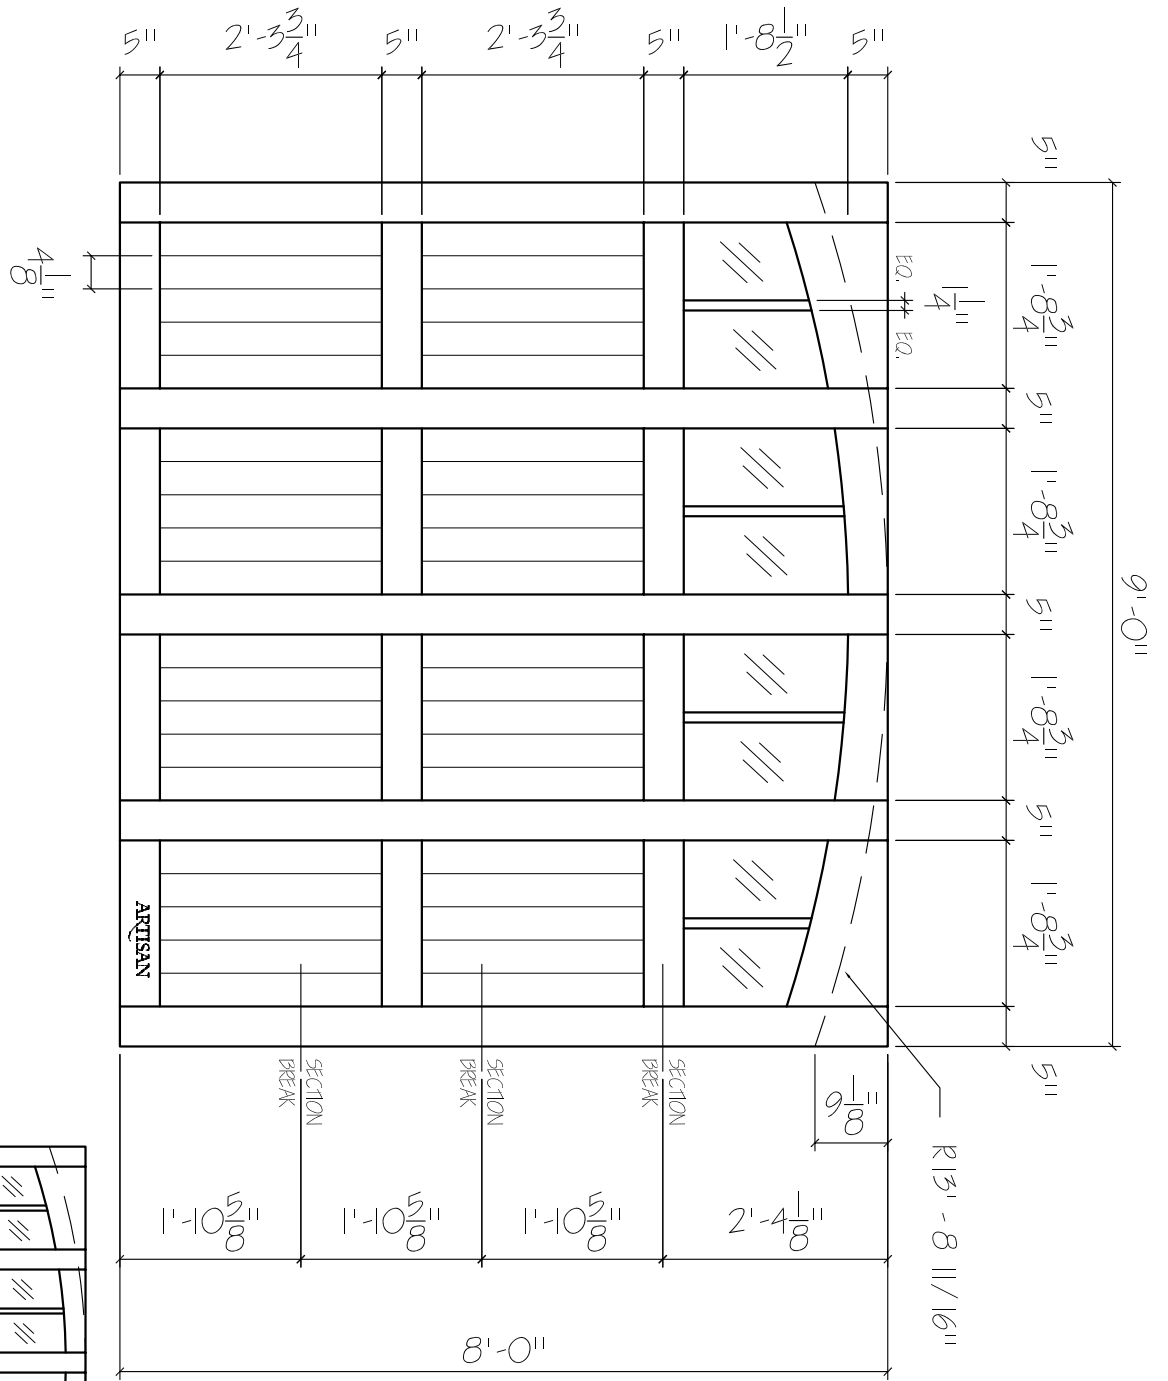

NP-13F-9X8-8L-AT-CR-4VP
 FRONT ELEVATION, NEWPORT
 SCALE: 1/2" = 1'-0"

SCALE: 1/4" = 1'-0"

01

ARTISAN
 CUSTOM DOORWORKS

975 Hemlock Rd., Morgantown, PA. 19543
 T - 888-913-9170 F - 888-913-9179

Dealer:	Drawing #:
Job Name:	Date:
Other:	Drawn By:
Approved By:	Ordered: