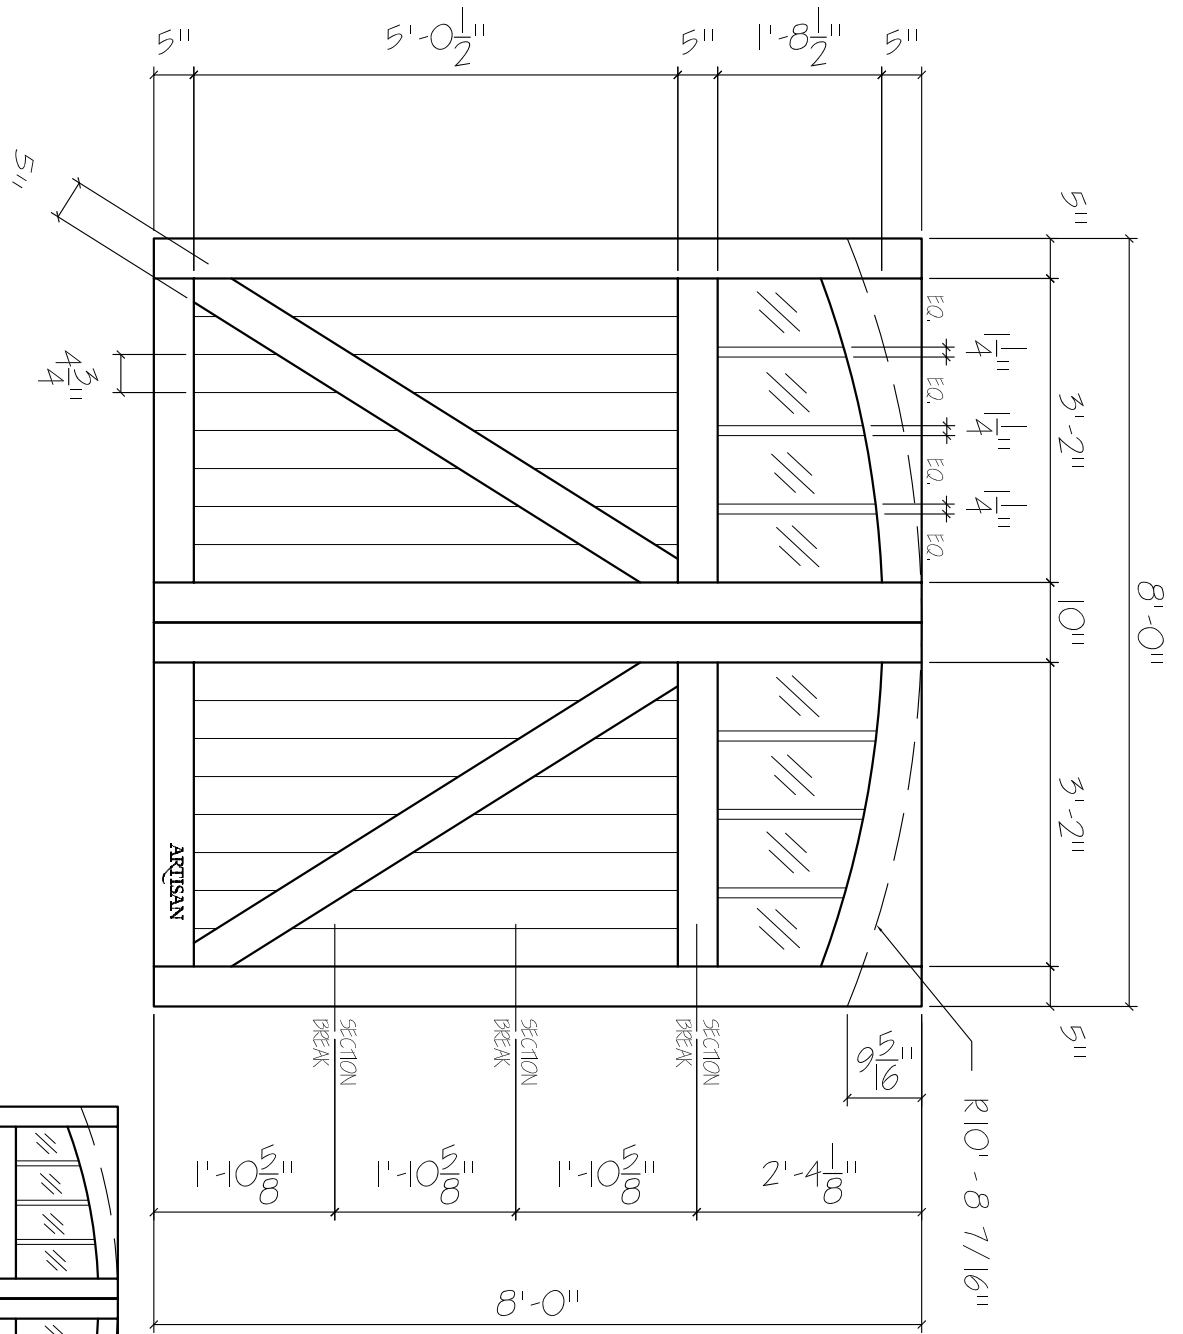

NP-5W-8x8-8L-AT-ZB-2VP
 FRONT ELEVATION, NEWPORT
 SCALE: 1/2" = 1'-0"

SCALE: 1/4" = 1'-0"

01

ARTISAN
 CUSTOM DOORWORKS

975 Hemlock Rd., Morgantown, PA. 19543
 T - 888-913-9170 F - 888-913-9179

Dealer:	Drawing #:
Job Name:	Date:
Other:	Drawn By:
Approved By:	Ordered: