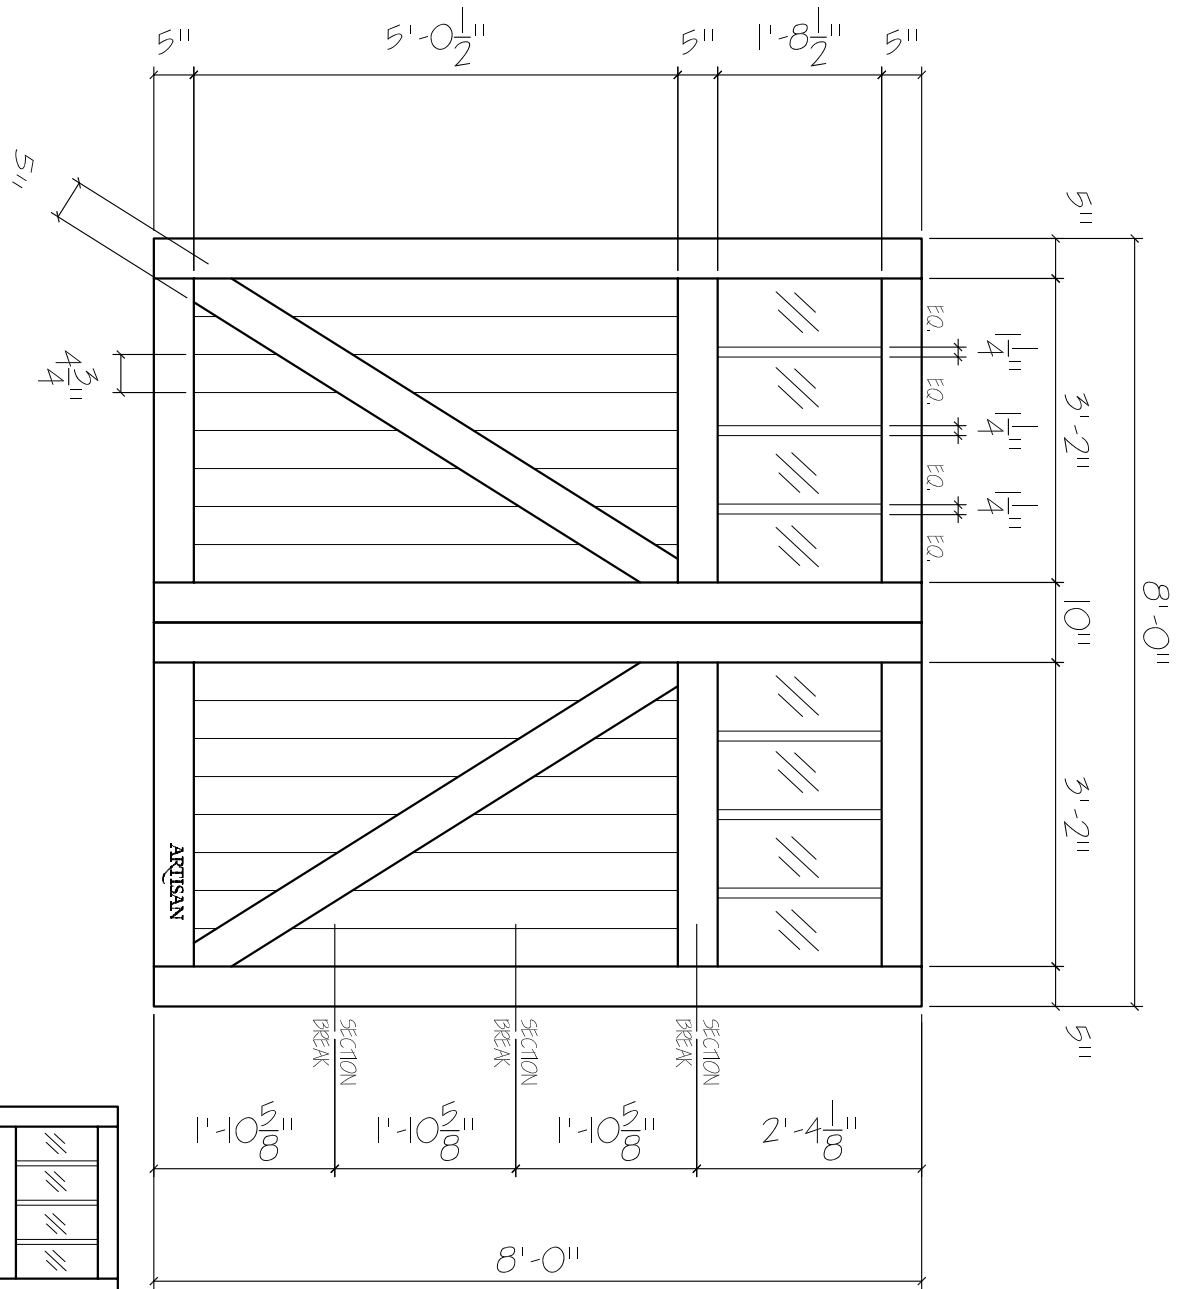

NP-5W-8x8-8L-ZB-2VP  
 FRONT ELEVATION, NEWPORT  
 SCALE: 1/2" = 1'-0"

SCALE: 1/4" = 1'-0"

01

**ARTISAN**  
 CUSTOM DOORWORKS

975 Hemlock Rd., Morgantown, PA. 19543  
 T - 888-913-9170 F - 888-913-9179

Dealer:	Drawing #:
Job Name:	Date:
Other:	Drawn By:
Approved By:	Ordered: