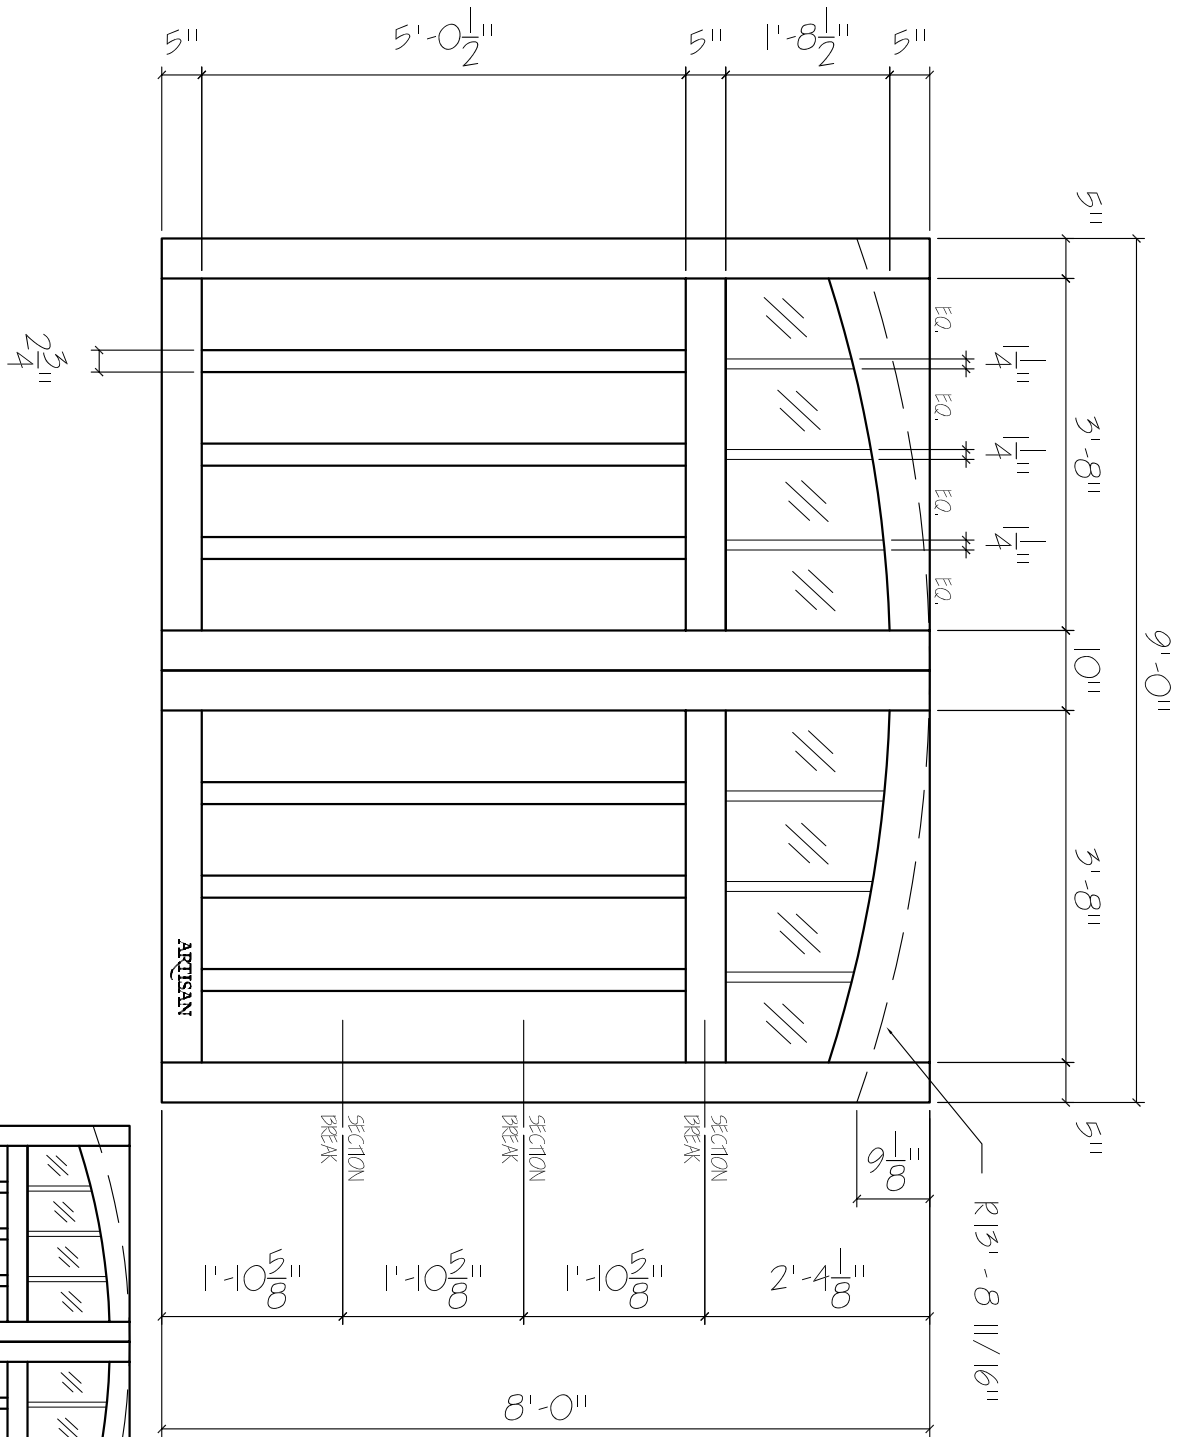

NP-5W-9x8-8L-AT-8FP
 FRONT ELEVATION, NEWPORT
 SCALE: 1/2" = 1'-0"

SCALE: 1/4" = 1'-0"

01

ARTISAN
 CUSTOM DOORWORKS

975 Hemlock Rd., Morgantown, PA. 19543
 T - 888-913-9170 F - 888-913-9179

Dealer:	Drawing #:
Job Name:	Date:
Other:	Drawn By:
Approved By:	Ordered: