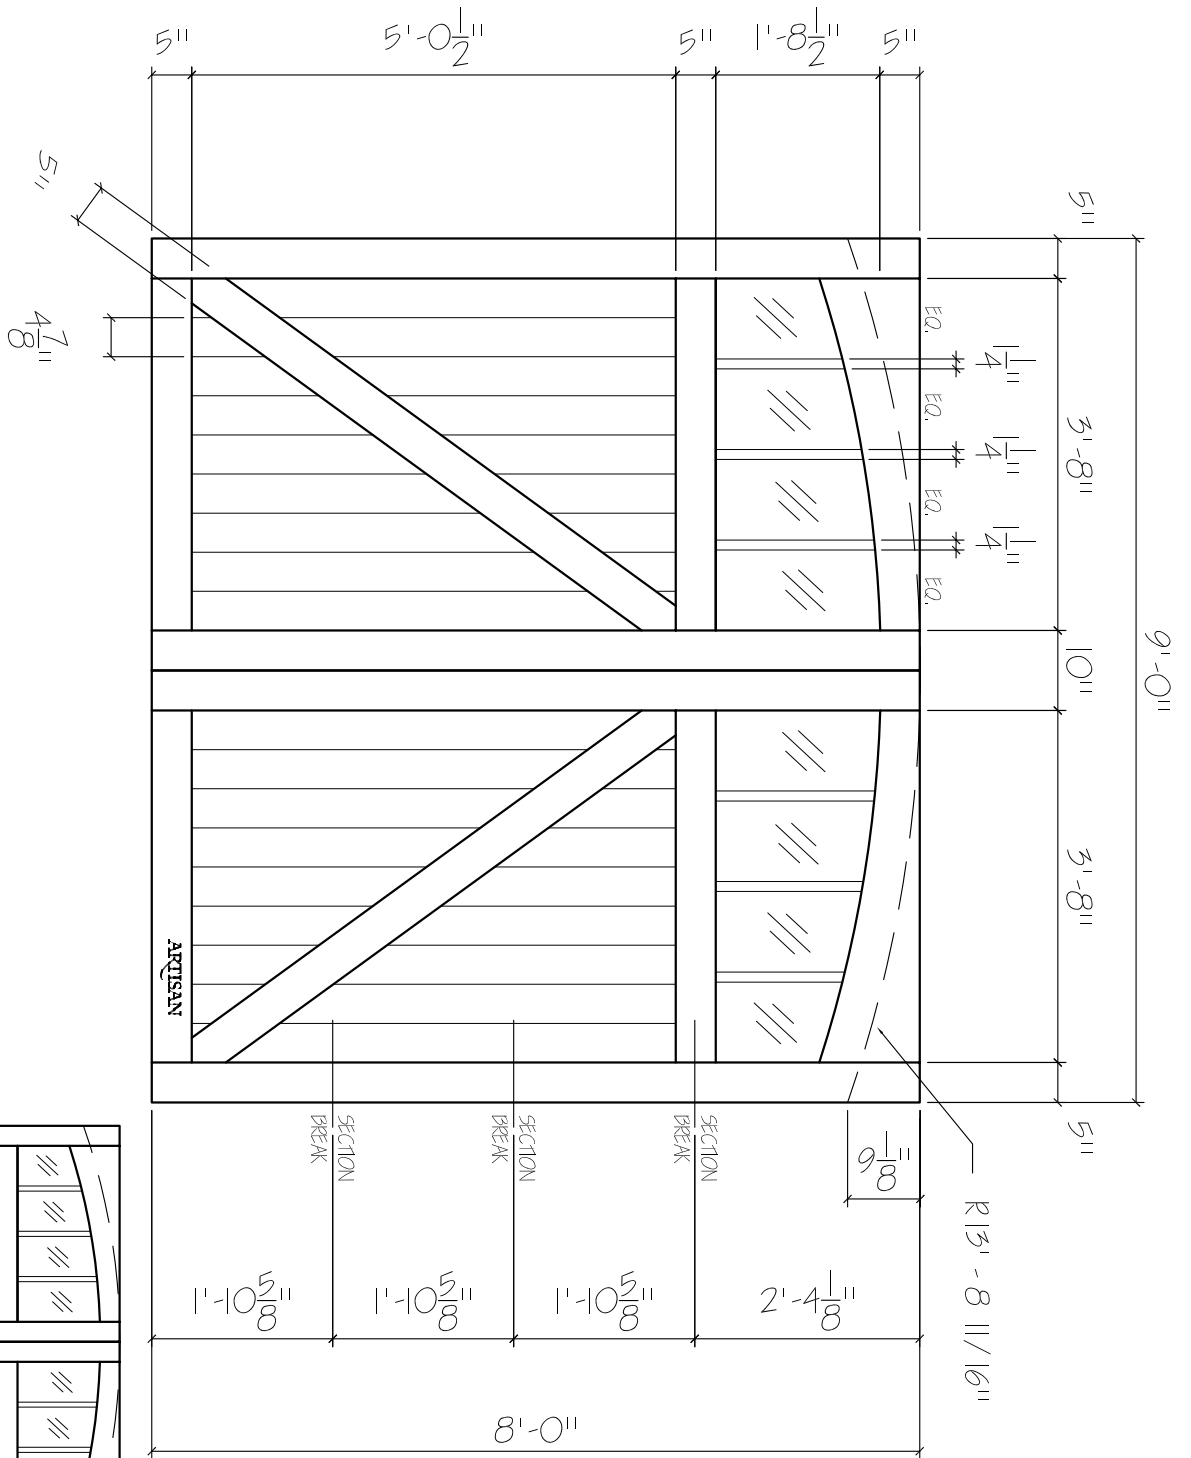

NP-5W-9x8-8L-AT-ZB-2VP
 FRONT ELEVATION, NEWPORT
 SCALE: 1/2" = 1'-0"

SCALE: 1/4" = 1'-0"

ARTISAN
 CUSTOM DOORWORKS

975 Hemlock Rd., Morgantown, PA. 19543
 T - 888-913-9170 F - 888-913-9179

Dealer:	Drawing #:
Job Name:	Date:
Other:	Drawn By:
Approved By:	Ordered:

01