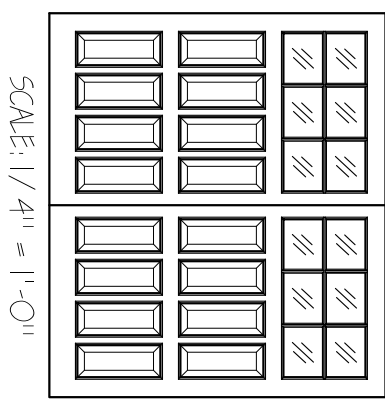

FRONT ELEVATION, SHEFFIELD
SCALE: 1/2" = 1'-0"

Client:	Drawn:
Address:	Revised:
Phone:	Approved:
Approved By	Ordered:

ARTISAN
CUSTOM DOORWORKS

975 Hemlock Rd., Morgantown, PA 19543
T - 888-913-9170 F - 888-913-9179