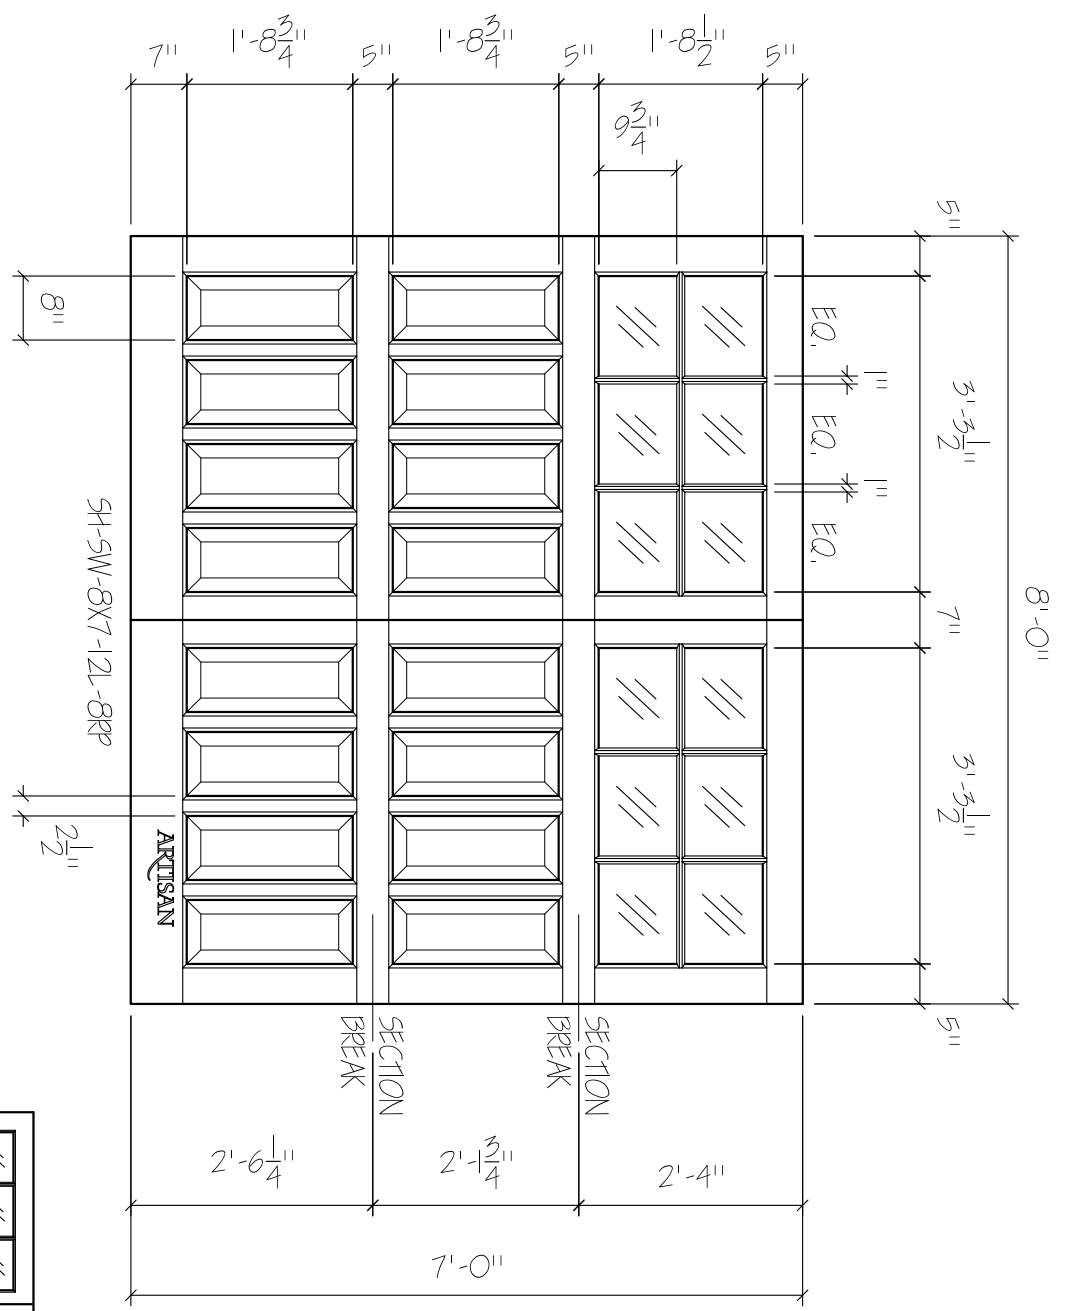

FRONT ELEVATION, SHEFFIELD
SCALE: 1/2" = 1'-0"

Client:	Drawn:
Address:	Revised:
Phone:	Approved:
Approved By	Ordered:

ARTISAN
CUSTOM DOORWORKS

975 Hemlock Rd., Morgantown, PA 19543
T - 888-913-9170 F - 888-913-9179