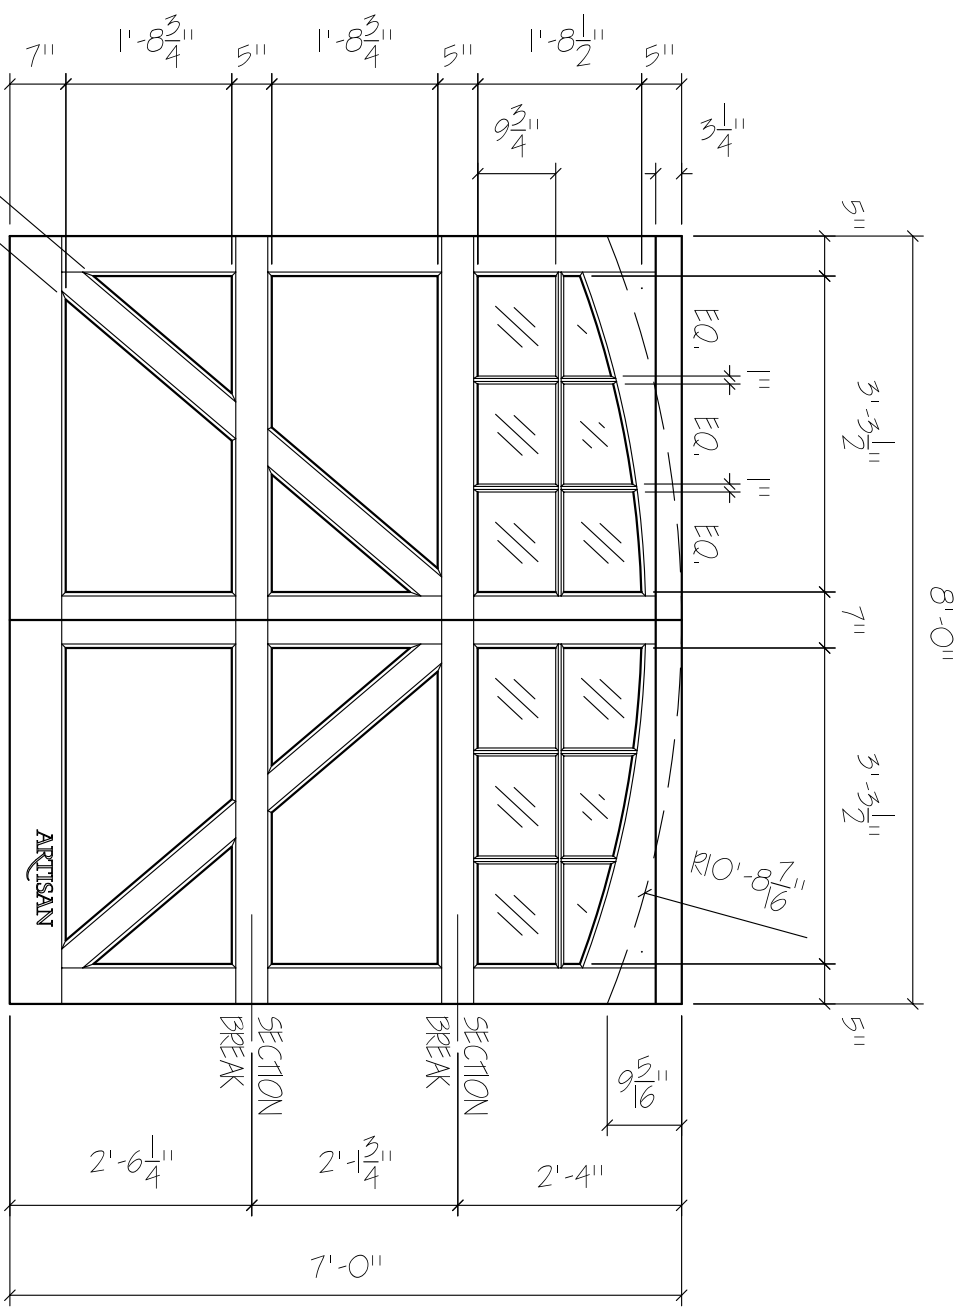

FRONT ELEVATION, SHEFFIELD
 SCALE: 1/2" = 1'-0"

54-SW-8X7-12L-AT-ZB-2FP

Client:	Drawn:
Address:	Revised:
Phone:	Approved:
Approved By	Ordered:

ARTISAN
 CUSTOM DOORWORKS

975 Hemlock Rd., Morgantown, PA 19543
 T - 888-913-9170 F - 888-913-9179

01