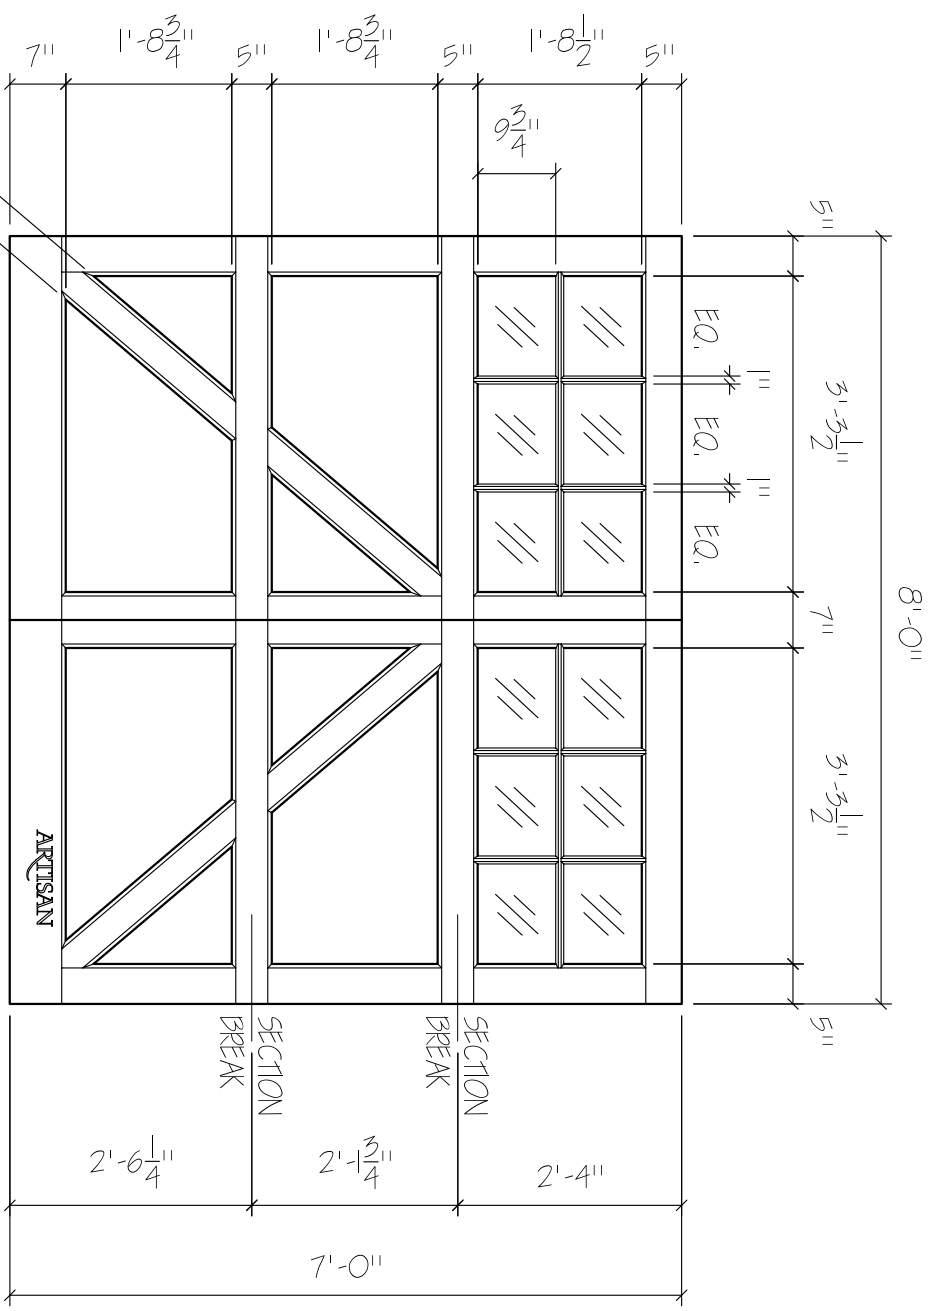

FRONT ELEVATION, SHEFFIELD
 SCALE: 1/2" = 1'-0"

SH-SW-8X7-12L-ZB-2FP

Client:	Drawn:
Address:	Revised:
Phone:	Approved:
Approved By	Ordered:

ARTISAN
 CUSTOM DOORWORKS
 975 Hemlock Rd., Morgantown, PA 19543
 T - 888-913-9170 F - 888-913-9179

01