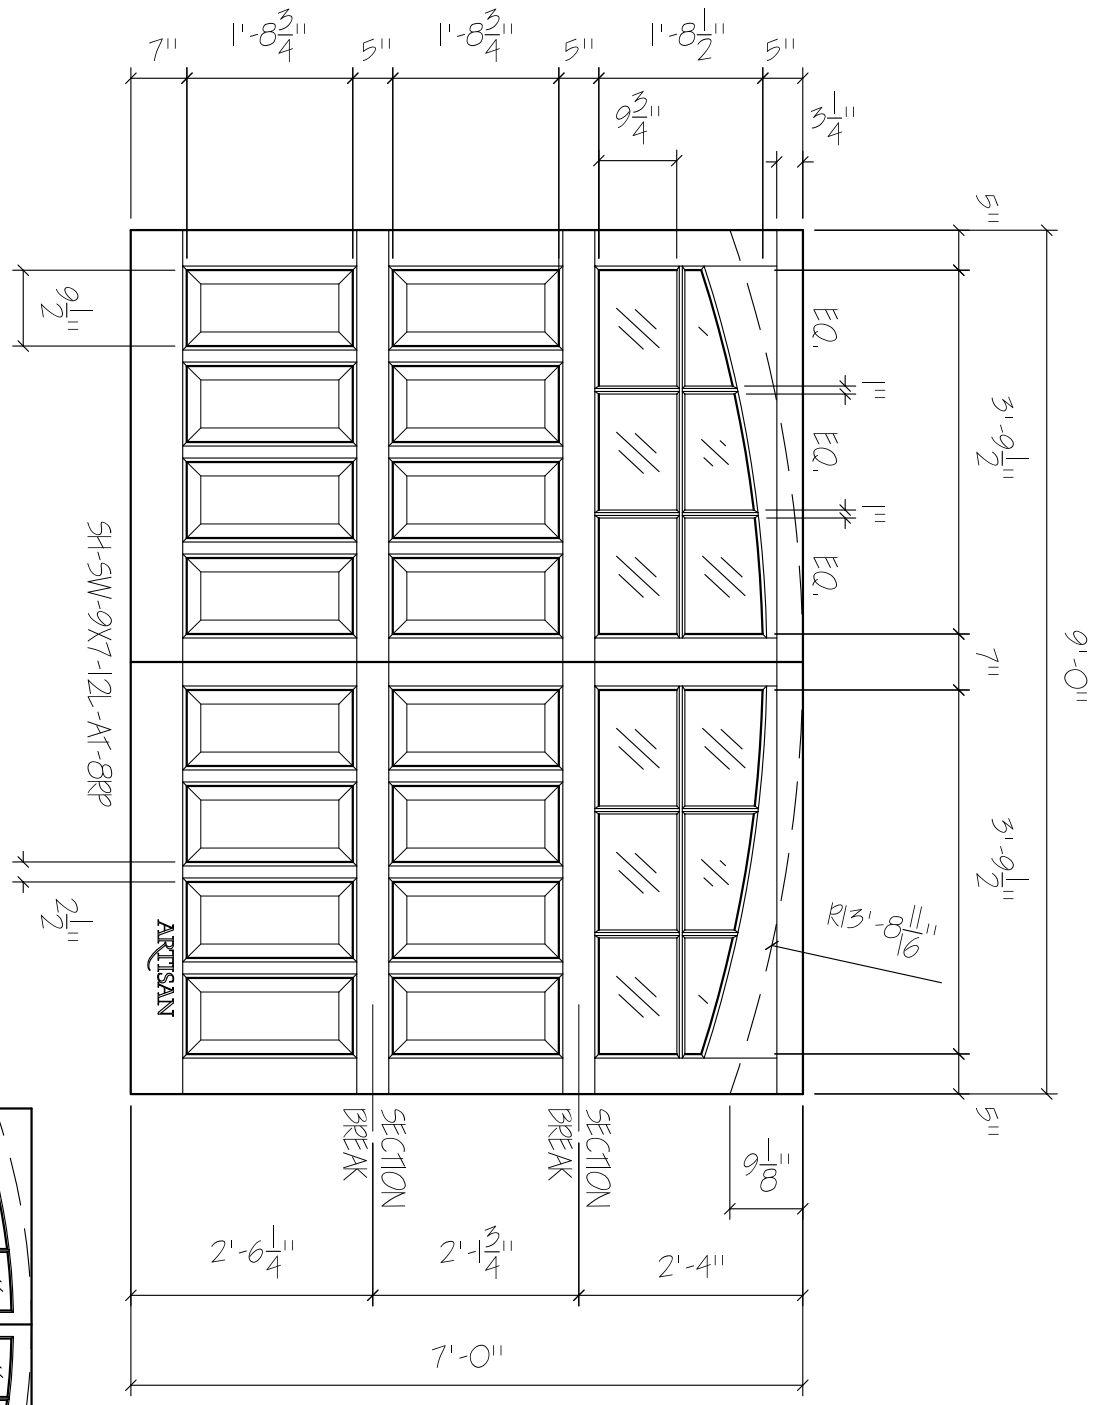

FRONT ELEVATION, SHEFFIELD  
 SCALE: 1/2" = 1'-0"

SCALE: 1/4" = 1'-0"

**ARTISAN**  
 CUSTOM DOORWORKS

975 Hemlock Rd., Morgantown, PA 19543  
 T - 888-913-9170 F - 888-913-9179

|             |           |
|-------------|-----------|
| Client:     | Drawn:    |
| Address:    | Revised:  |
| Phone:      | Approved: |
| Approved By | Ordered:  |

01