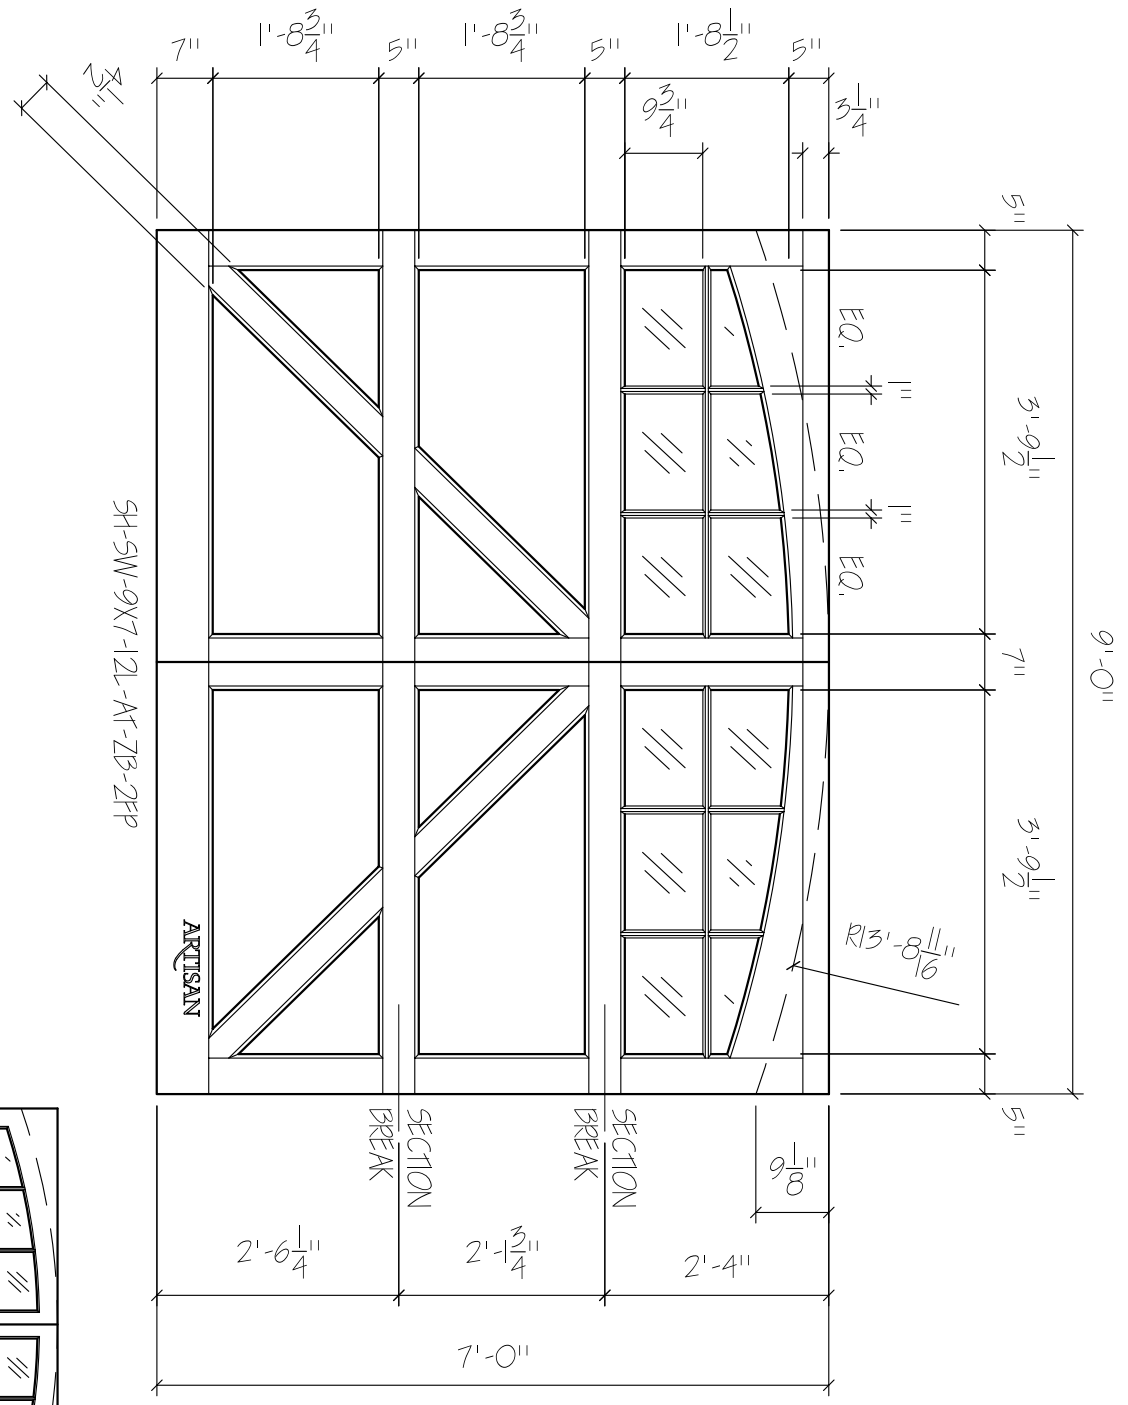

FRONT ELEVATION, SHEFFIELD
 SCALE: 1/2" = 1'-0"

SH-SW-9X7-12L-AT-ZB-2FP

ARTISAN

Client:	Drawn:
Address:	Revised:
Phone:	Approved:
Approved By	Ordered:

ARTISAN
 CUSTOM DOORWORKS

975 Hemlock Rd., Morgantown, PA 19543
 T - 888-913-9170 F - 888-913-9179

SCALE: 1/4" = 1'-0"

01