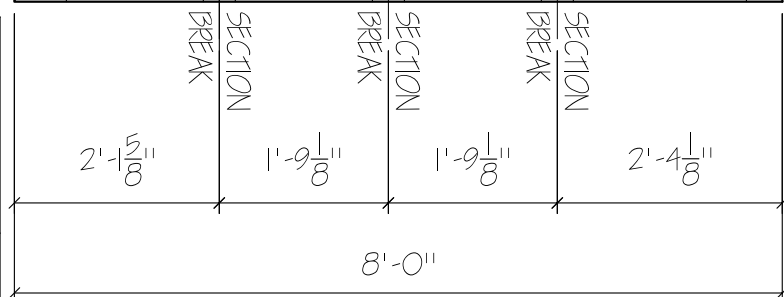

FRONT ELEVATION, SHEFFIELD
 SCALE: 1/2" = 1'-0"

54-SW-9XB-12L-8RP

ARTISAN

SCALE: 1/4" = 1'-0"

ARTISAN
 CUSTOM DOORWORKS

975 Hemlock Rd., Morgantown, PA 19543
 T - 888-913-9170 F - 888-913-9179

Client:	Drawn:
Address:	Revised:
Phone:	Approved:
Approved By	Ordered: