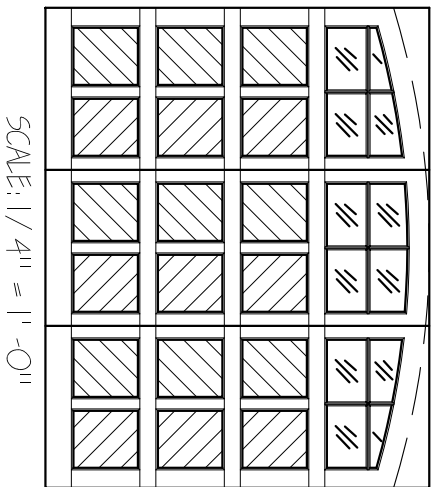

5H-7F-10x8-12L-AT-6BP-HB
 FRONT ELEVATION, SHEFFIELD
 SCALE: 1/2" = 1'-0"

01

ARTISAN
 CUSTOM DOORWORKS

975 Hemlock Rd., Morgantown, PA. 19543
 T - 888-913-9170 F - 888-913-9179

Client:	Drawn:
Address:	Revised:
Phone:	Approved:
Approved By:	Ordered: