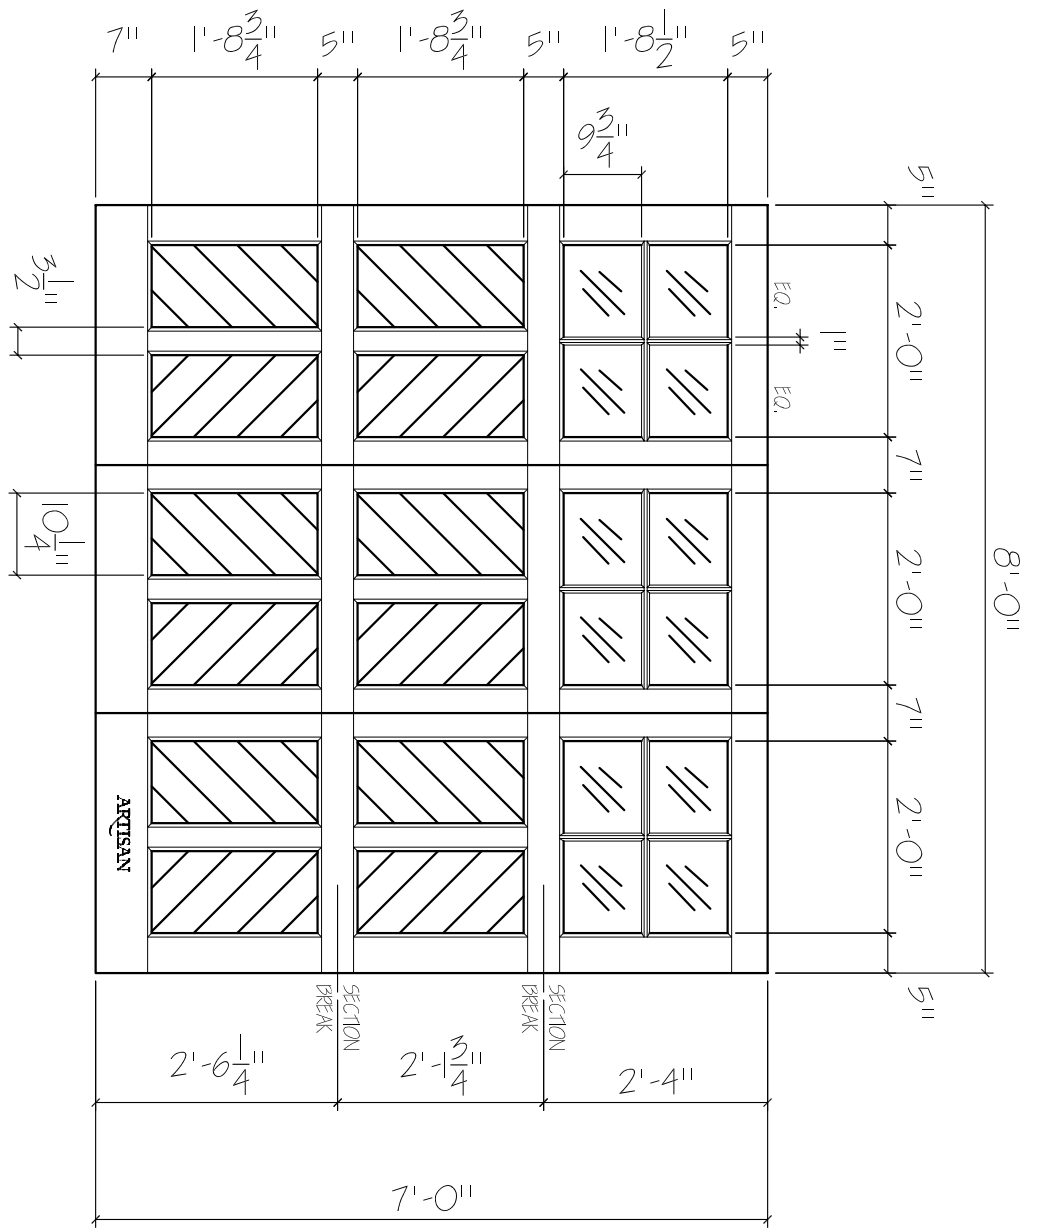

SH-7F-8x7-12L-6BP-HB
 FRONT ELEVATION, SHEFFIELD
 SCALE: 1/2" = 1'-0"

SCALE: 1/4" = 1'-0"

01

ARTISAN
 CUSTOM DOORWORKS
 975 Hemlock Rd., Morgantown, PA. 19543
 T - 888-913-9170 F - 888-913-9179

Client:
 Address:
 Phone:
 Approved By:

Drawn:
 Revised:
 Approved:
 Ordered: