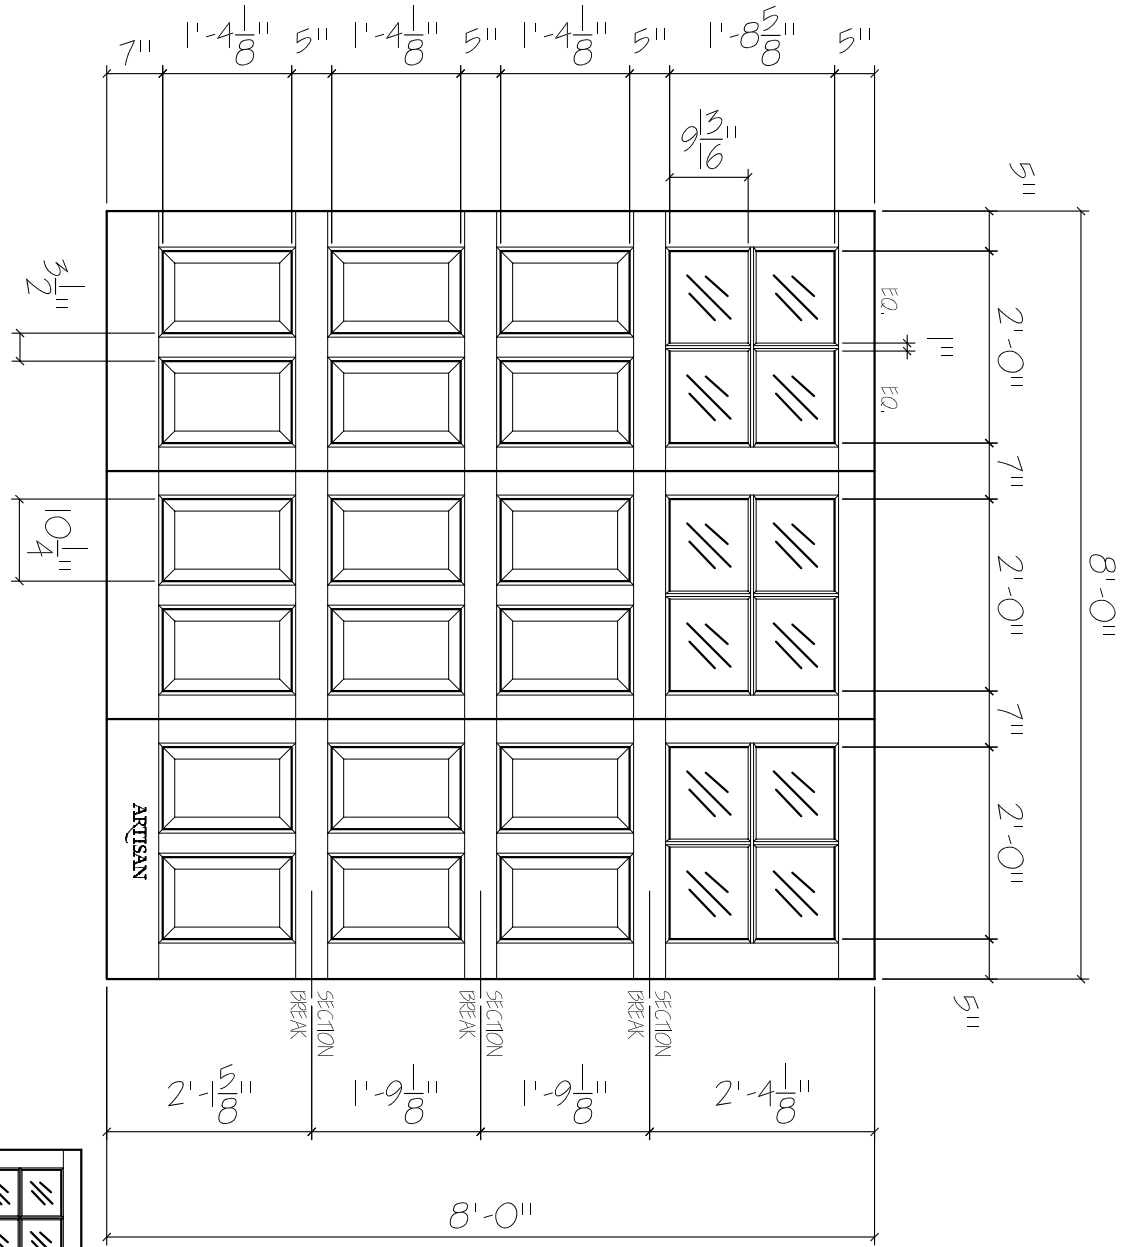

FRONT ELEVATION, SHEFFIELD
 SH-7F-8x8-12L-6RP
 SCALE: 1/2" = 1'-0"

SCALE: 1/4" = 1'-0"

01

ARTISAN
 CUSTOM DOORWORKS

975 Hemlock Rd., Morgantown, PA. 19543
 T - 888-913-9170 F - 888-913-9179

Client:	Drawn:
Address:	Revised:
Phone:	Approved:
Approved By:	Ordered: