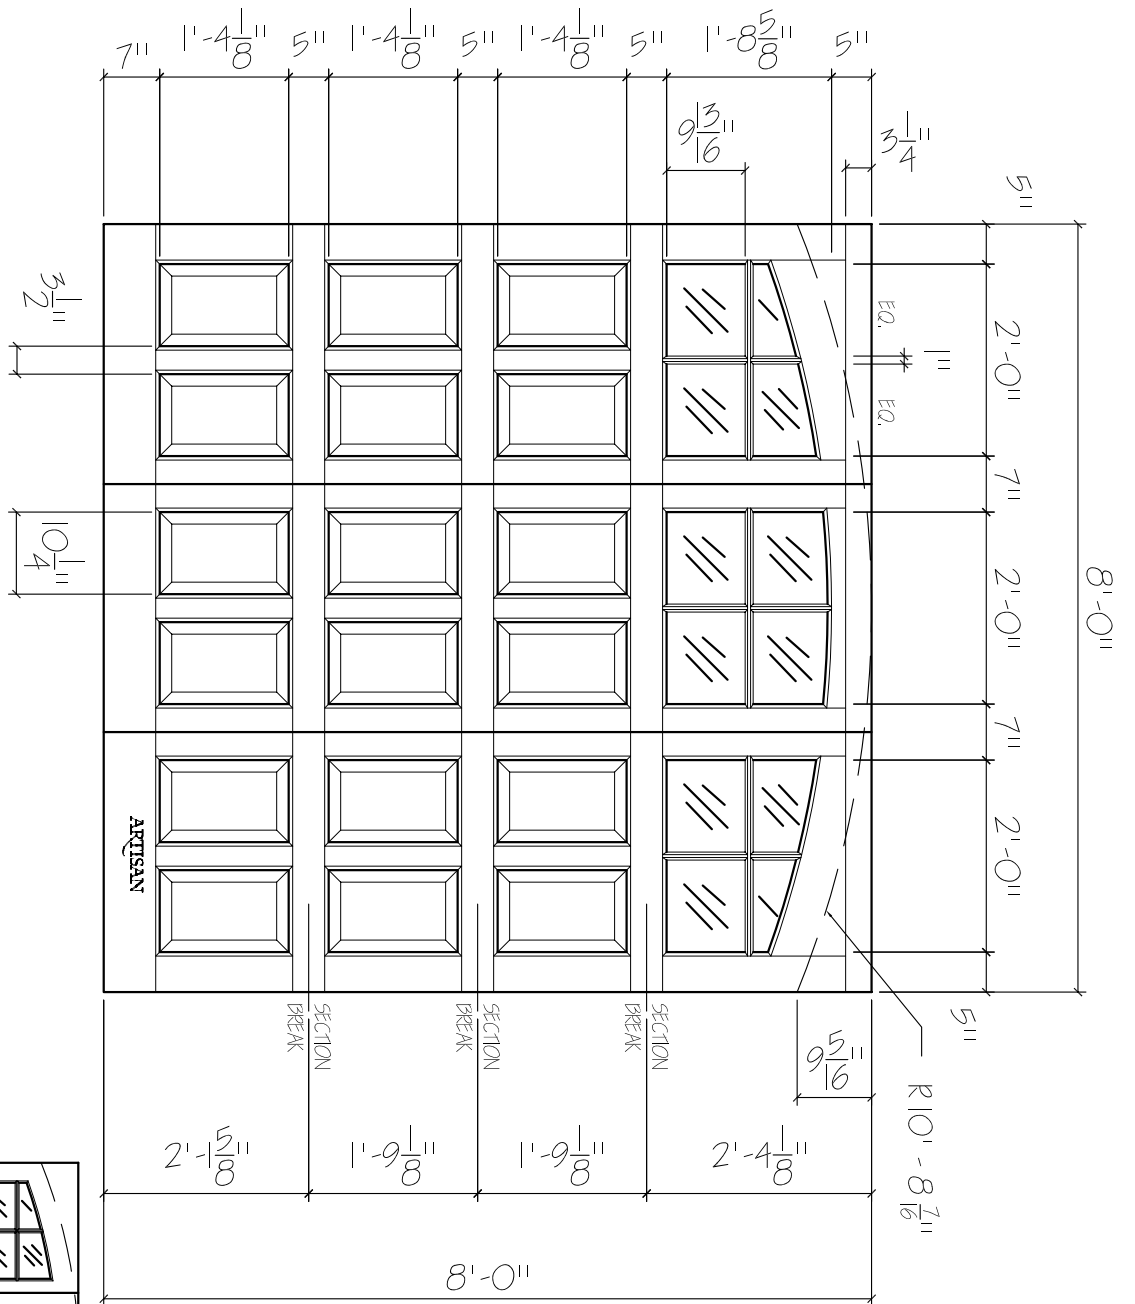

54-1F-8x8-12L-AT-6RP
 FRONT ELEVATION, SHEFFIELD
 SCALE: 1/2" = 1'-0"

SCALE: 1/4" = 1'-0"

01

ARTISAN
 CUSTOM DOORWORKS

975 Hemlock Rd., Morgantown, PA. 19543
 T - 888-913-9170 F - 888-913-9179

Client:	Drawn:
Address:	Revised:
Phone:	Approved:
Approved By:	Ordered: