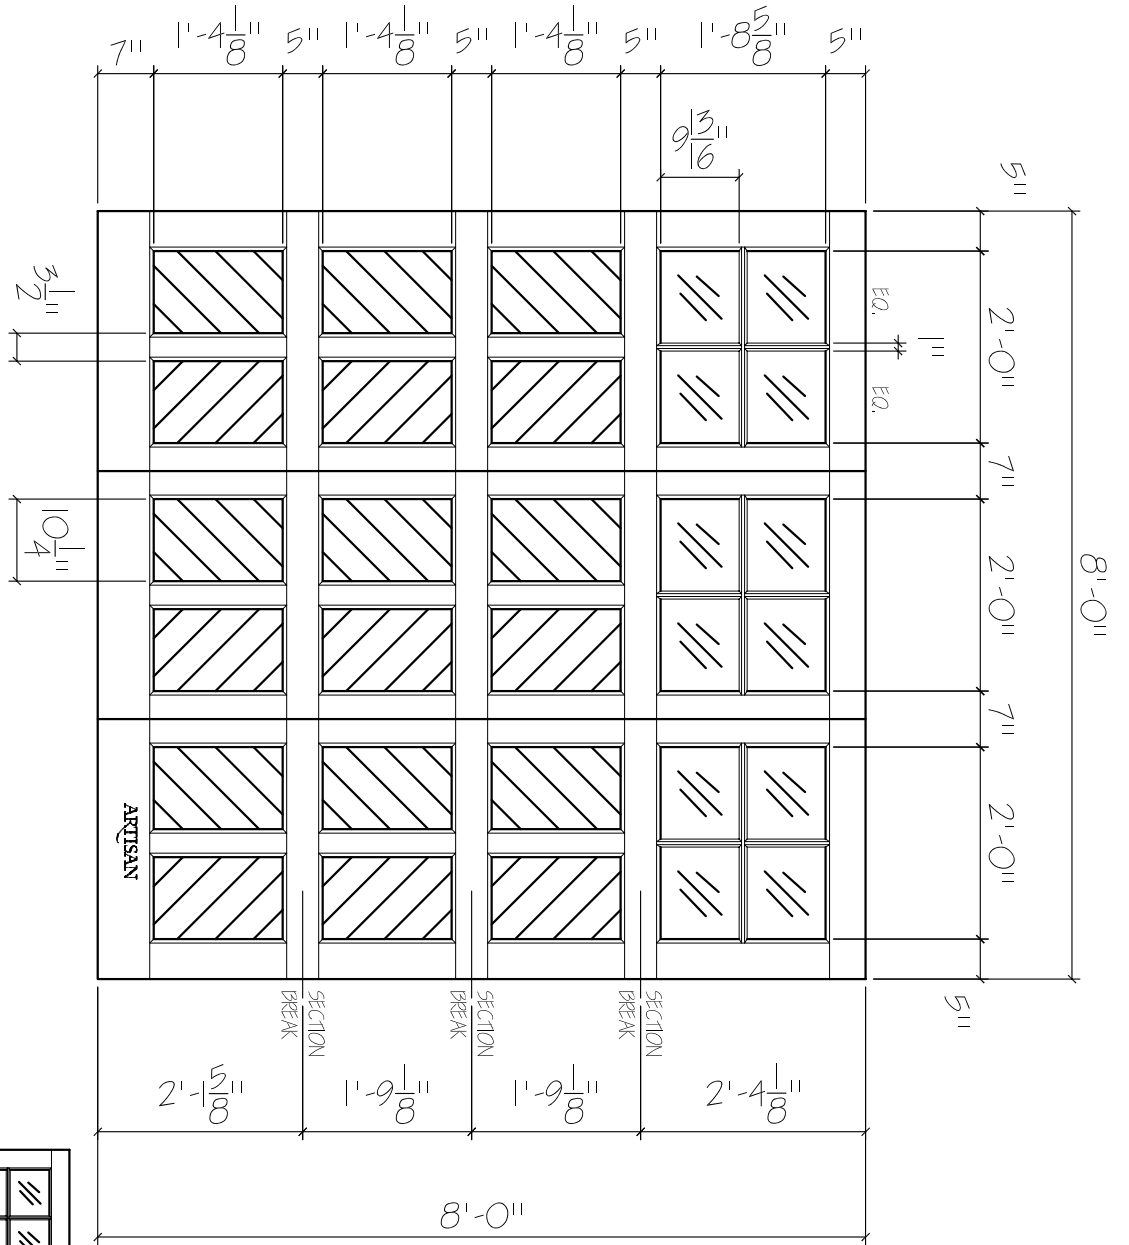

5H-1F-8x8-12L-6BP-4B
 FRONT ELEVATION, SHEFFIELD
 SCALE: 1/2" = 1'-0"

01

ARTISAN
 CUSTOM DOORWORKS

975 Hemlock Rd., Morgantown, PA. 19543
 T - 888-913-9170 F - 888-913-9179

Client:	Drawn:
Address:	Revised:
Phone:	Approved:
Approved By:	Ordered: