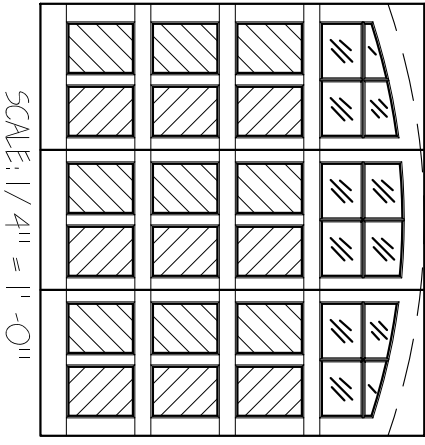

54-7F-9x8-12L-AT-6BP-HB
 FRONT ELEVATION, SHEFFIELD
 SCALE: 1/2" = 1'-0"

SCALE: 1/4" = 1'-0"

ARTISAN
 CUSTOM DOORWORKS

975 Hemlock Rd., Morgantown, PA. 19543
 T - 888-913-9170 F - 888-913-9179

Client:	Drawn:
Address:	Revised:
Phone:	Approved:
Approved By:	Ordered: