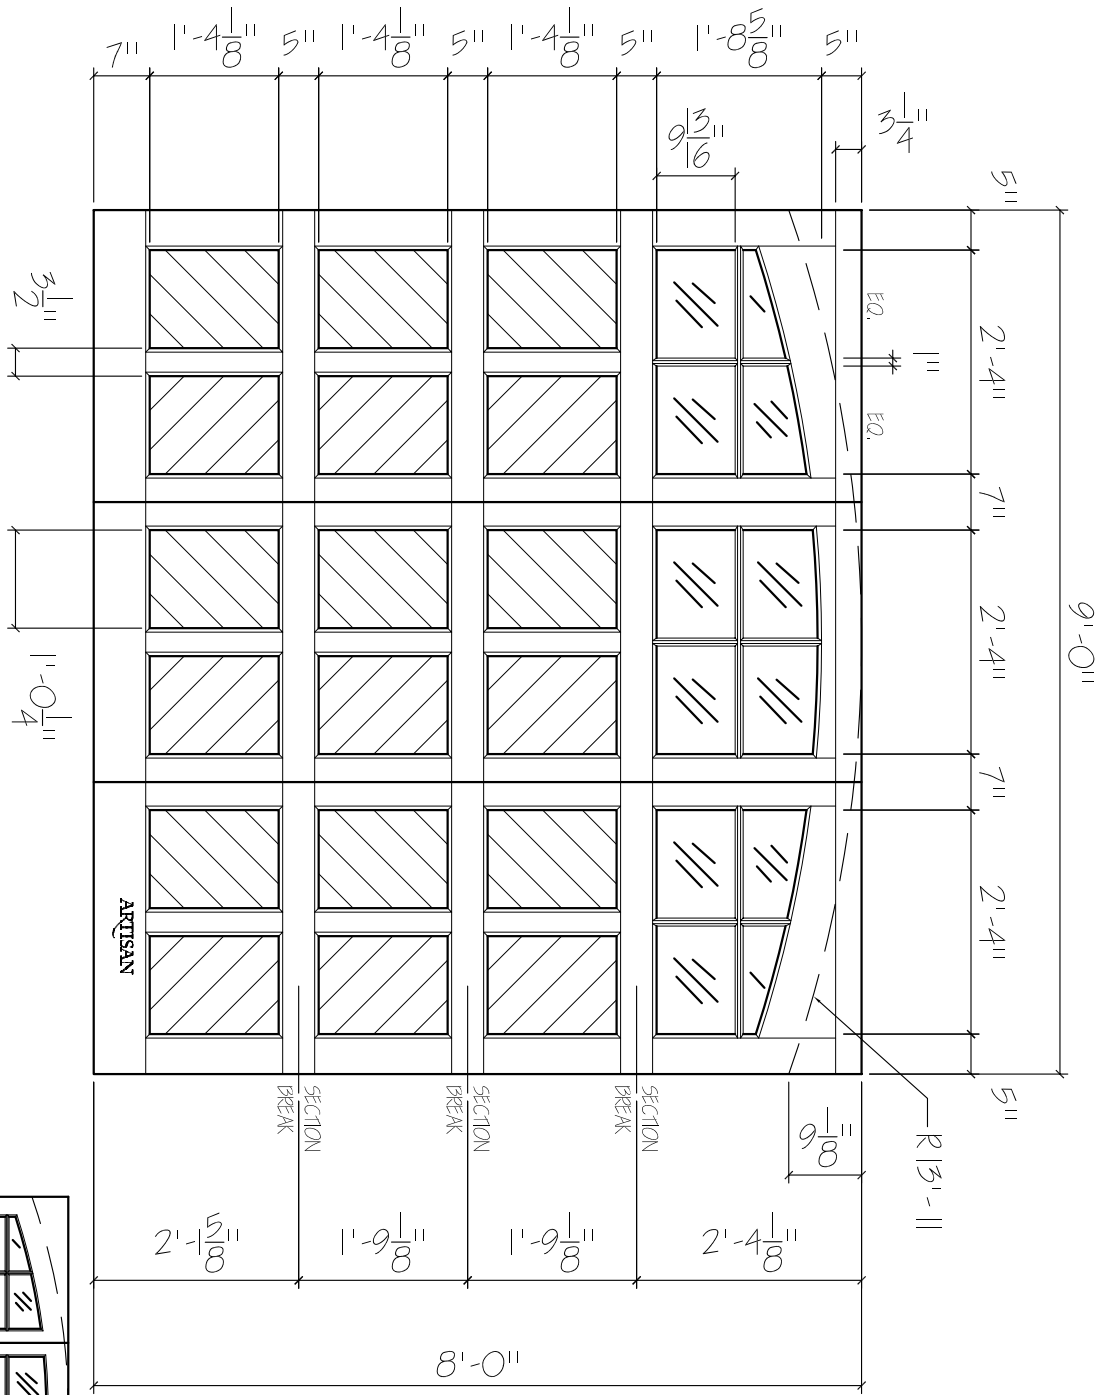

54-7F-9x8-12L-AT-6BP-HB
 FRONT ELEVATION, SHEFFIELD
 SCALE: 1/2" = 1'-0"

SCALE: 1/4" = 1'-0"

ARTISAN
 CUSTOM DOORWORKS

975 Hemlock Rd., Morgantown, PA. 19543
 T - 888-913-9170 F - 888-913-9179

Client:	Drawn:
Address:	Revised:
Phone:	Approved:
Approved By:	Ordered:

01