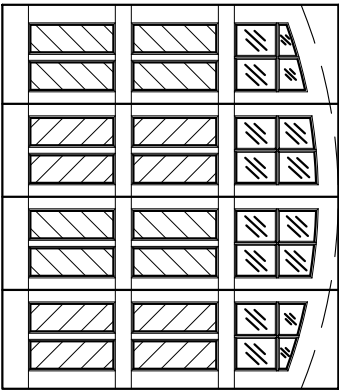

54-BF-8x7-16L-AT-8BP-HB  
 FRONT ELEVATION, SHEFFIELD

SCALE: 1/2" = 1'-0"

SCALE: 1/4" = 1'-0"

**ARTISAN**  
 CUSTOM DOORWORKS

975 Hemlock Rd., Morgantown, PA. 19543  
 T - 888-913-9170 F - 888-913-9179

Client:	Drawn:
Address:	Revised:
Phone:	Approved:
Approved By:	Ordered: