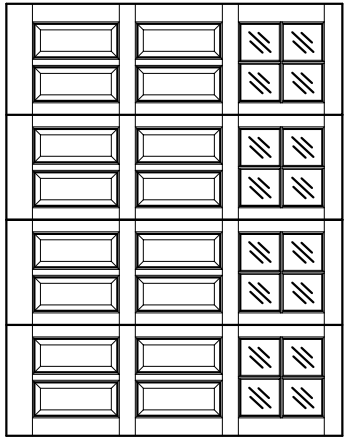

54-BF-9x7-16L-8PP
 FRONT ELEVATION, SHEFFIELD
 SCALE: 1/2" = 1'-0"

01

ARTISAN
 CUSTOM DOORWORKS
 975 Hemlock Rd., Morgantown, PA. 19543
 T - 888-913-9170 F - 888-913-9179

Client:
 Address:
 Phone:
 Approved By:

Drawn:
 Revised:
 Approved:
 Ordered: