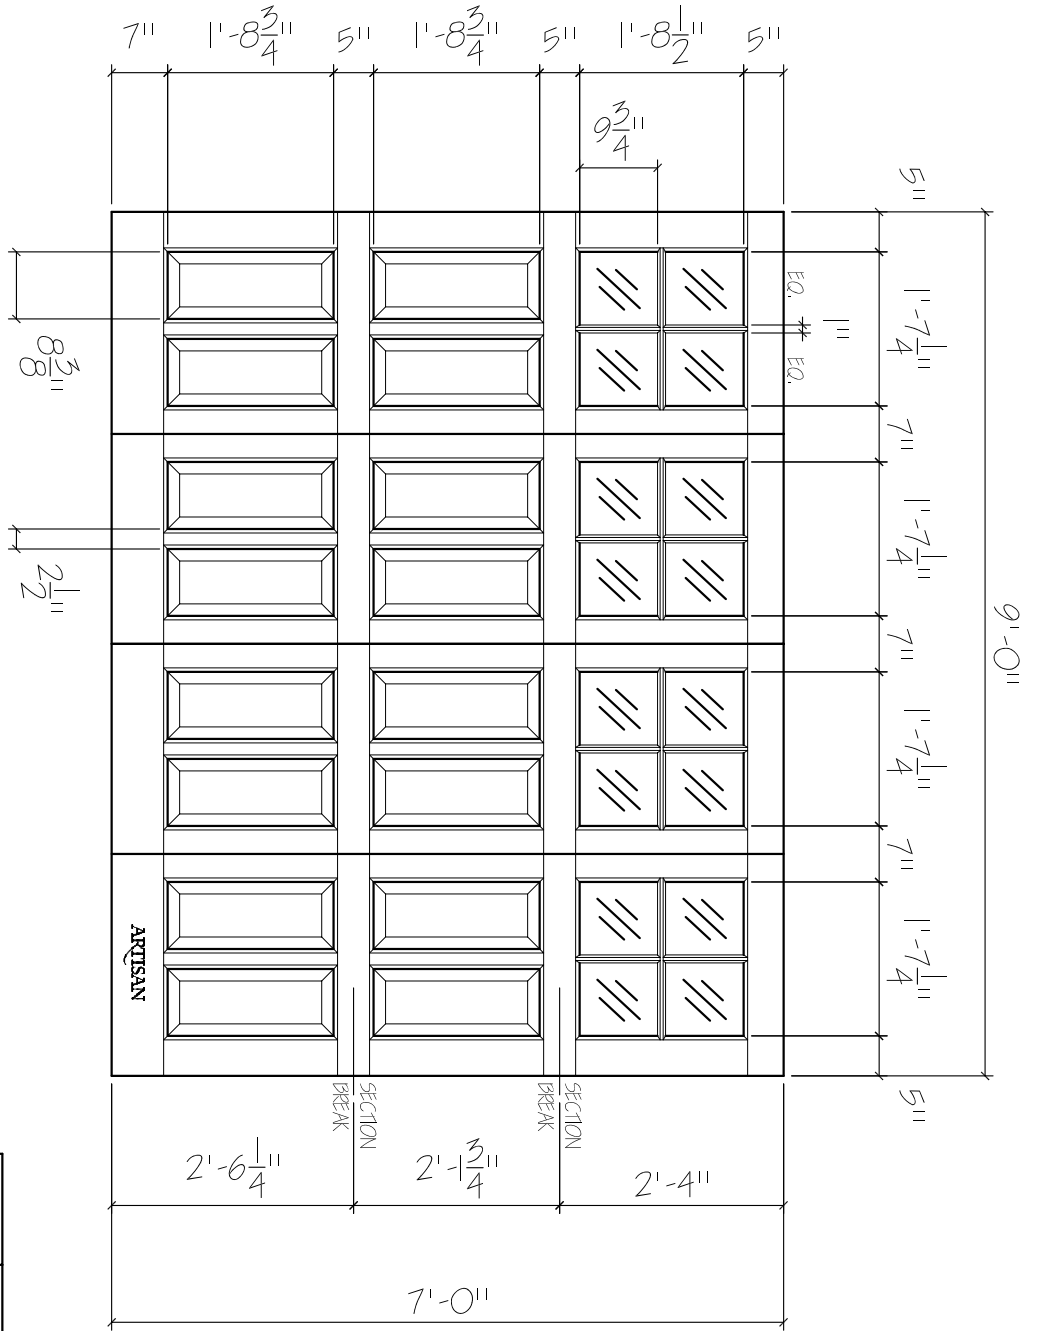

54-BF-9x7-16L-8PP
 FRONT ELEVATION, SHEFFIELD
 SCALE: 1/2" = 1'-0"

01

ARTISAN
 CUSTOM DOORWORKS
 975 Hemlock Rd., Morgantown, PA. 19543
 T - 888-913-9170 F - 888-913-9179

Client:
 Address:
 Phone:
 Approved By:

Drawn:
 Revised:
 Approved:
 Ordered: