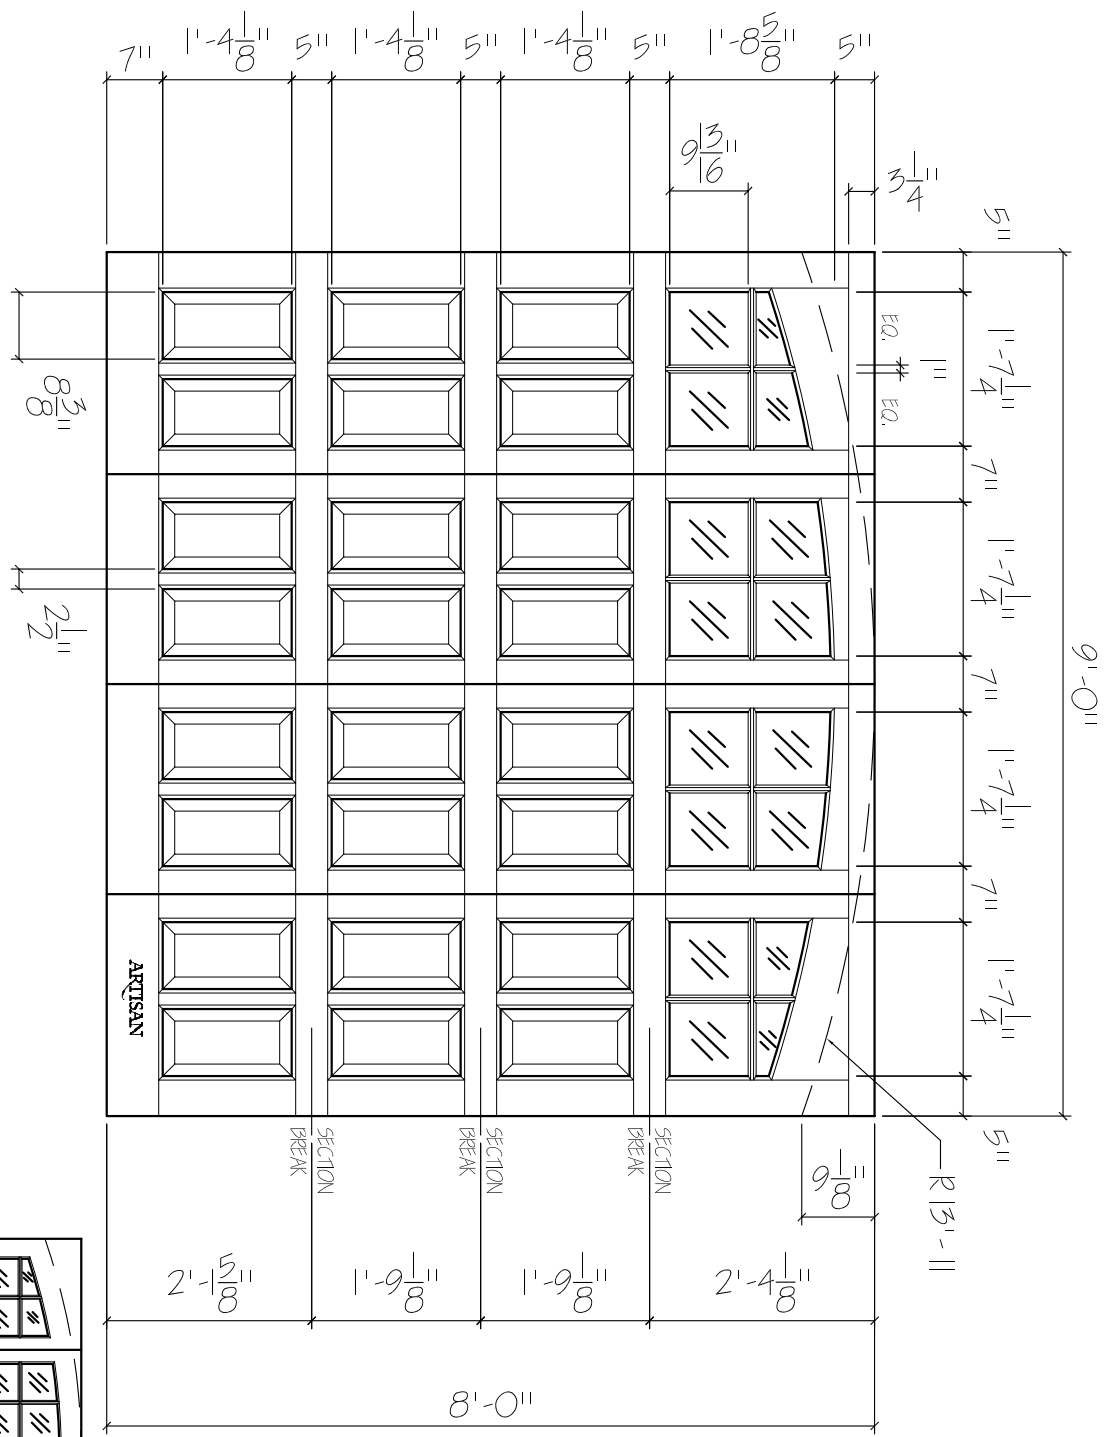

SH-BF-9x8-16L-AT-8RP
 FRONT ELEVATION, SHEFFIELD
 SCALE: 1/2" = 1'-0"

SCALE: 1/4" = 1'-0"

01

ARTISAN
 CUSTOM DOORWORKS

975 Hemlock Rd., Morgantown, PA. 19543
 T - 888-913-9170 F - 888-913-9179

Client:	Drawn:
Address:	Revised:
Phone:	Approved:
Approved By:	Ordered: