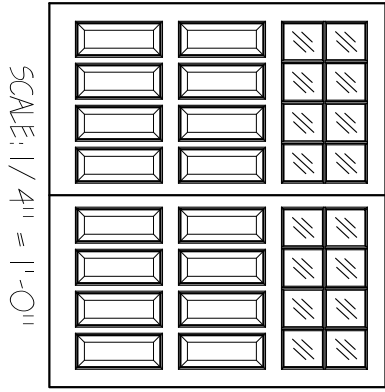

FRONT ELEVATION, SHEFFIELD  
 SCALE: 1/2" = 1'-0"

Client:	Drawn:
Address:	Revised:
Phone:	Approved:
Approved By	Ordered:

**ARTISAN**  
 CUSTOM DOORWORKS

975 Hemlock Rd., Morgantown, PA 19543  
 T - 888-913-9170 F - 888-913-9179