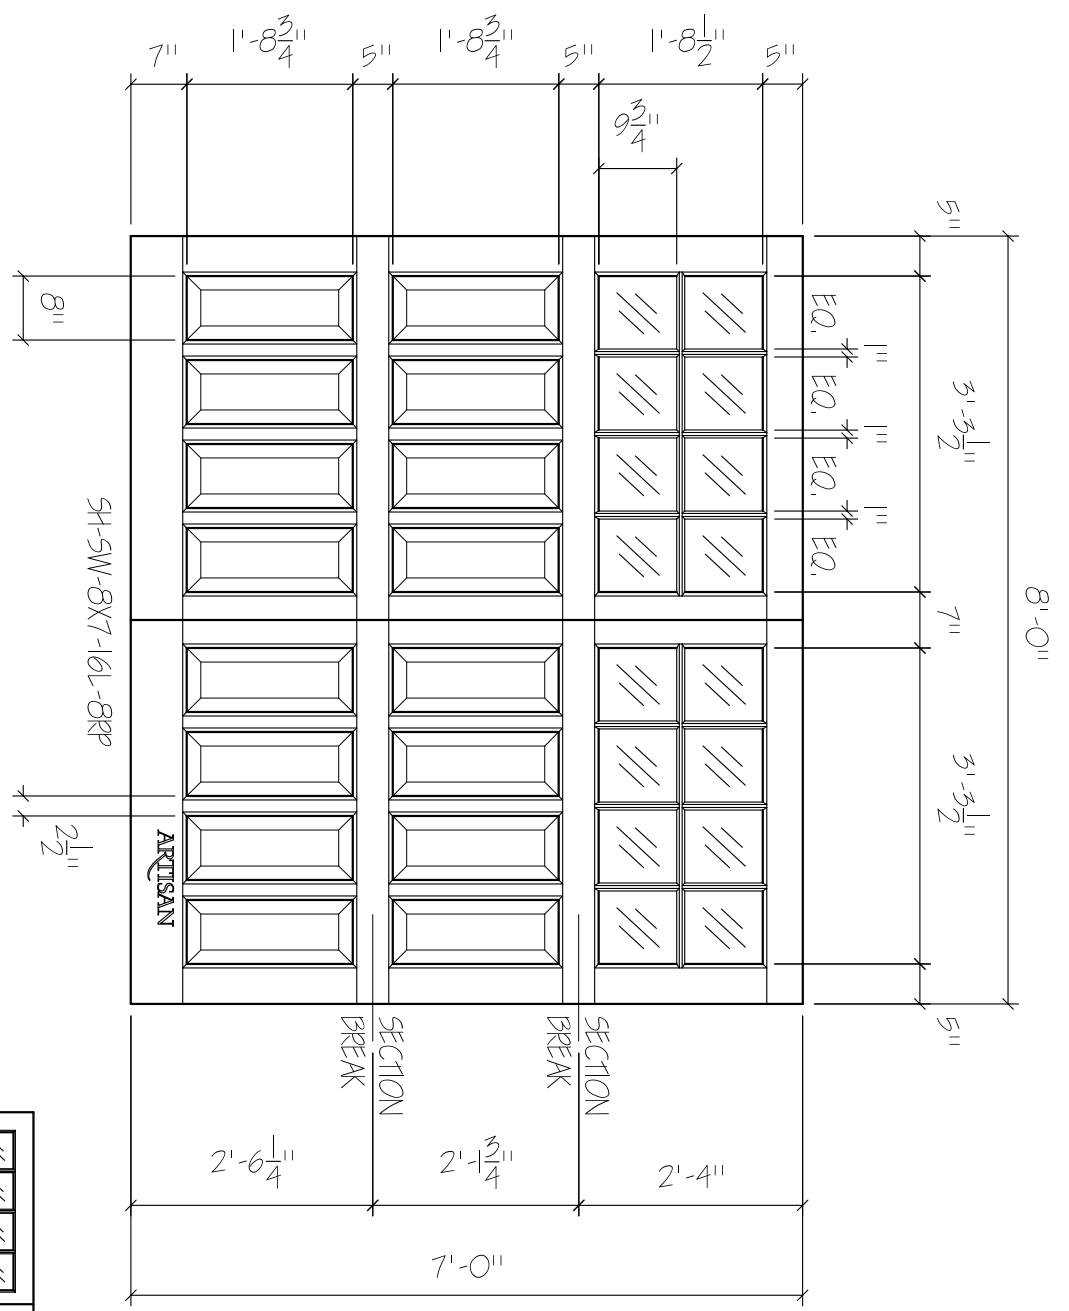

FRONT ELEVATION, SHEFFIELD  
 SCALE: 1/2" = 1'-0"

Client:	Drawn:
Address:	Revised:
Phone:	Approved:
Approved By	Ordered:

**ARTISAN**  
 CUSTOM DOORWORKS

975 Hemlock Rd., Morgantown, PA 19543  
 T - 888-913-9170 F - 888-913-9179

01