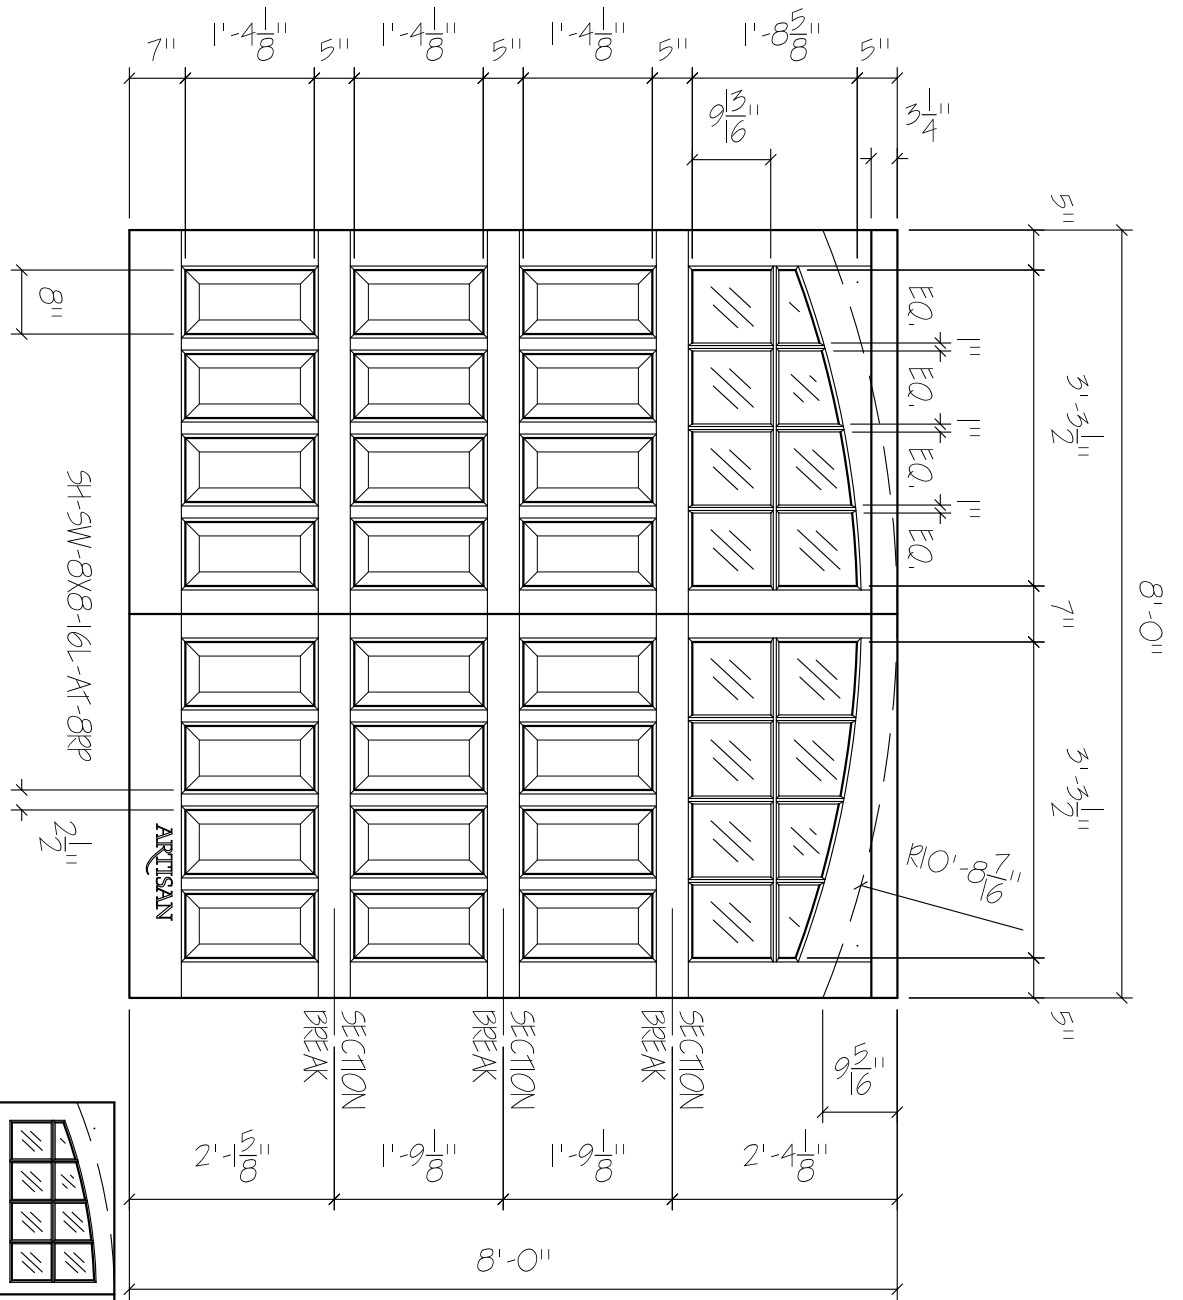

FRONT ELEVATION, SHEFFIELD
SCALE: 1/2" = 1'-0"

01	ARTISAN CUSTOM DOORWORKS	Client:	Drawn:
	975 Hemlock Rd., Morgantown, PA 19543 T - 888-913-9170 F - 888-913-9179	Address:	Revised:
		Phone:	Approved:
		Approved By:	Ordered: