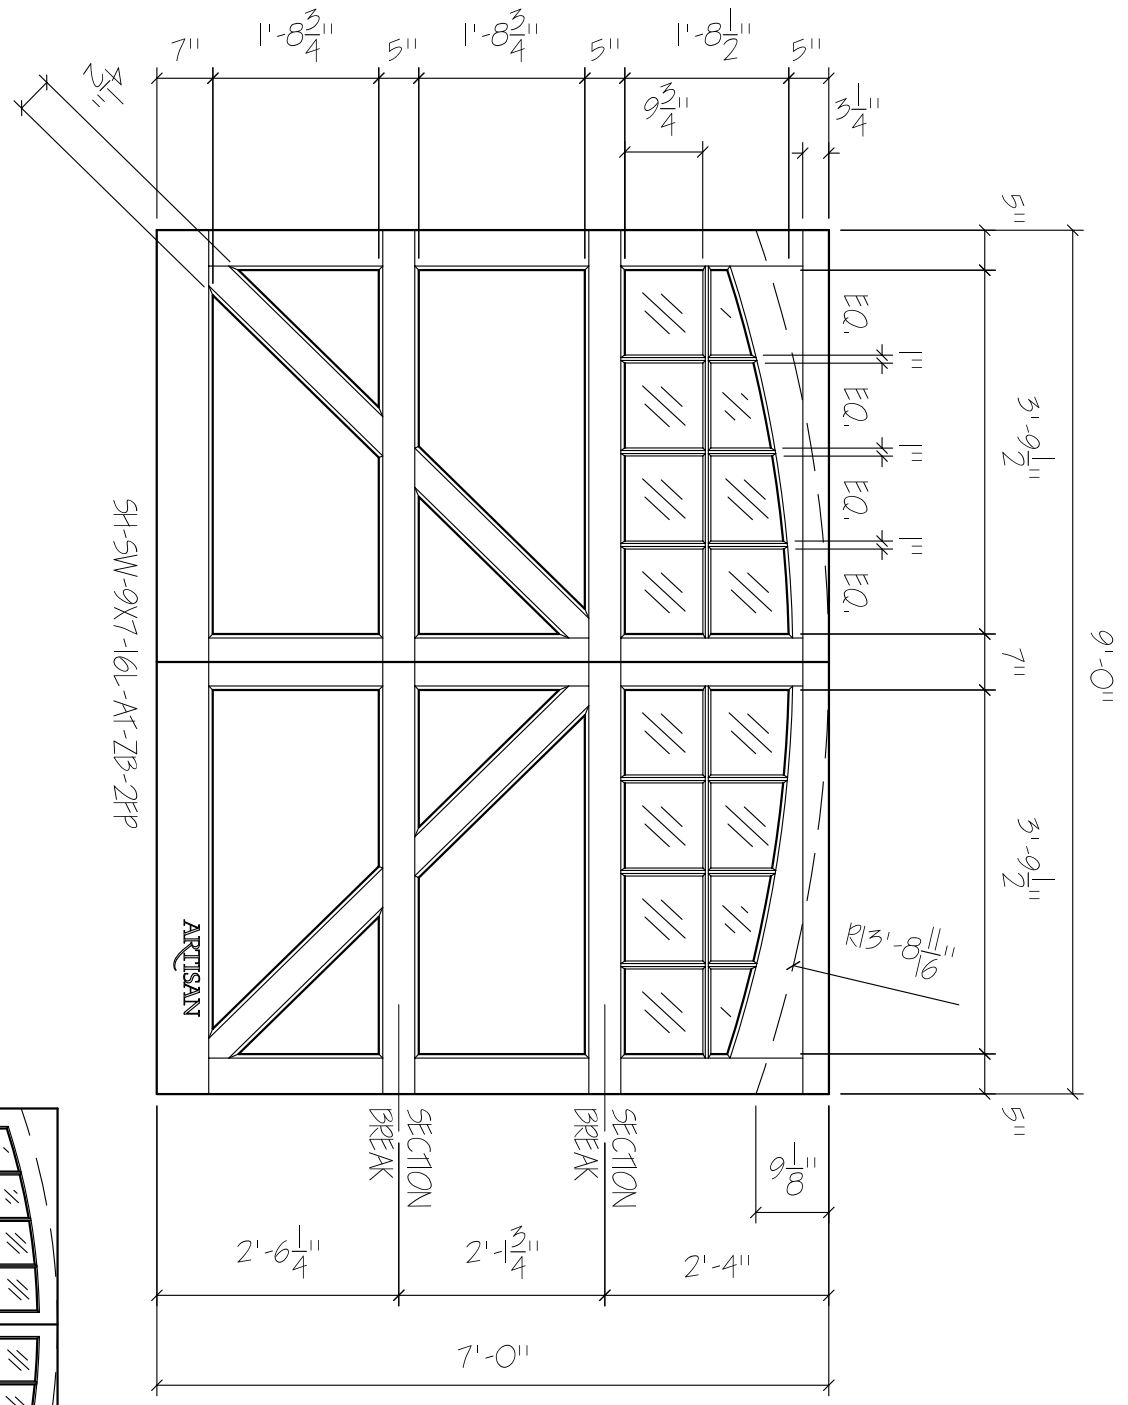

FRONT ELEVATION, SHEFFIELD
 SCALE: 1/2" = 1'-0"

SH-SW-9X7-16L-AT-ZB-2FP

ARTISAN

SCALE: 1/4" = 1'-0"

<p>01</p>	<p>ARTISAN CUSTOM DOORWORKS</p>	Client:	Drawn:
	975 Hemlock Rd., Morgantown, PA 19543 T - 888-913-9170 F - 888-913-9179	Address:	Revised:
		Phone:	Approved:
		Approved By:	Ordered: