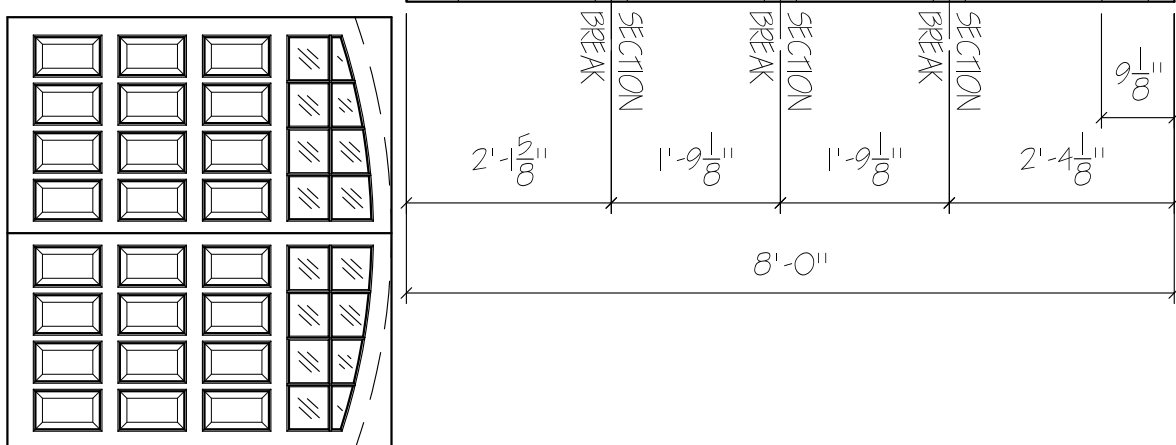

FRONT ELEVATION, SHEFFIELD  
SCALE: 1/2" = 1'-0"

01	<b>ARTISAN</b> CUSTOM DOORWORKS	Client:	Drawn:
	975 Hemlock Rd., Morgantown, PA 19543 T - 888-913-9170 F - 888-913-9179	Address:	Revised:
		Phone:	Approved:
		Approved By:	Ordered: