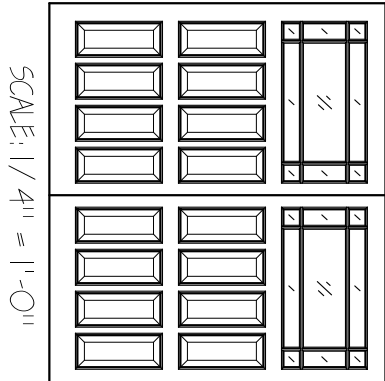

FRONT ELEVATION, SHEFFIELD  
 SCALE: 1/2" = 1'-0"

54-SW-8X7-18P1-8RP

ARTISAN

SCALE: 1/4" = 1'-0"

**ARTISAN**  
 CUSTOM DOORWORKS

975 Hemlock Rd., Morgantown, PA 19543  
 T - 888-913-9170 F - 888-913-9179

Client: \_\_\_\_\_  
 Address: \_\_\_\_\_  
 Phone: \_\_\_\_\_  
 Approved By \_\_\_\_\_