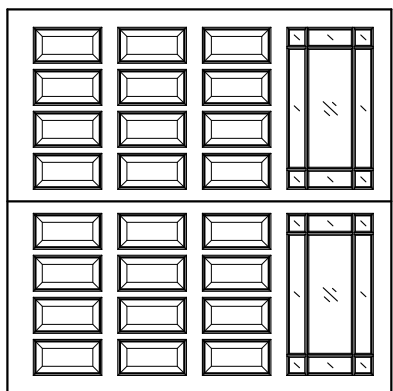

FRONT ELEVATION, SHEFFIELD
SCALE: 1/2" = 1'-0"

SCALE: 1/4" = 1'-0"

01	ARTISAN CUSTOM DOORWORKS	Client:	Drawn:
	975 Hemlock Rd., Morgantown, PA 19543 T - 888-913-9170 F - 888-913-9179	Address:	Revised:
		Phone:	Approved:
		Approved By:	Ordered: