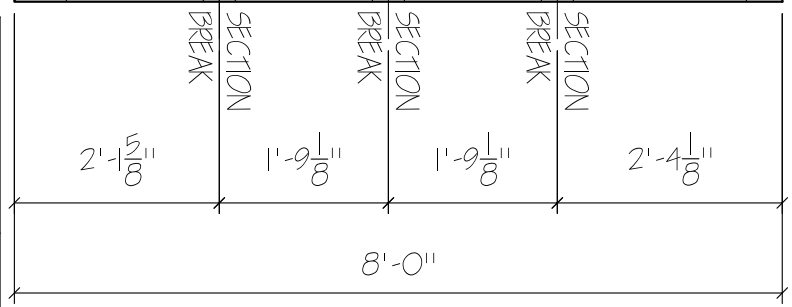

FRONT ELEVATION, SHEFFIELD
 SCALE: 1/2" = 1'-0"

Client:	Drawn:
Address:	Revised:
Phone:	Approved:
Approved By	Ordered:

ARTISAN
 CUSTOM DOORWORKS

975 Hemlock Rd., Morgantown, PA 19543
 T - 888-913-9170 F - 888-913-9179