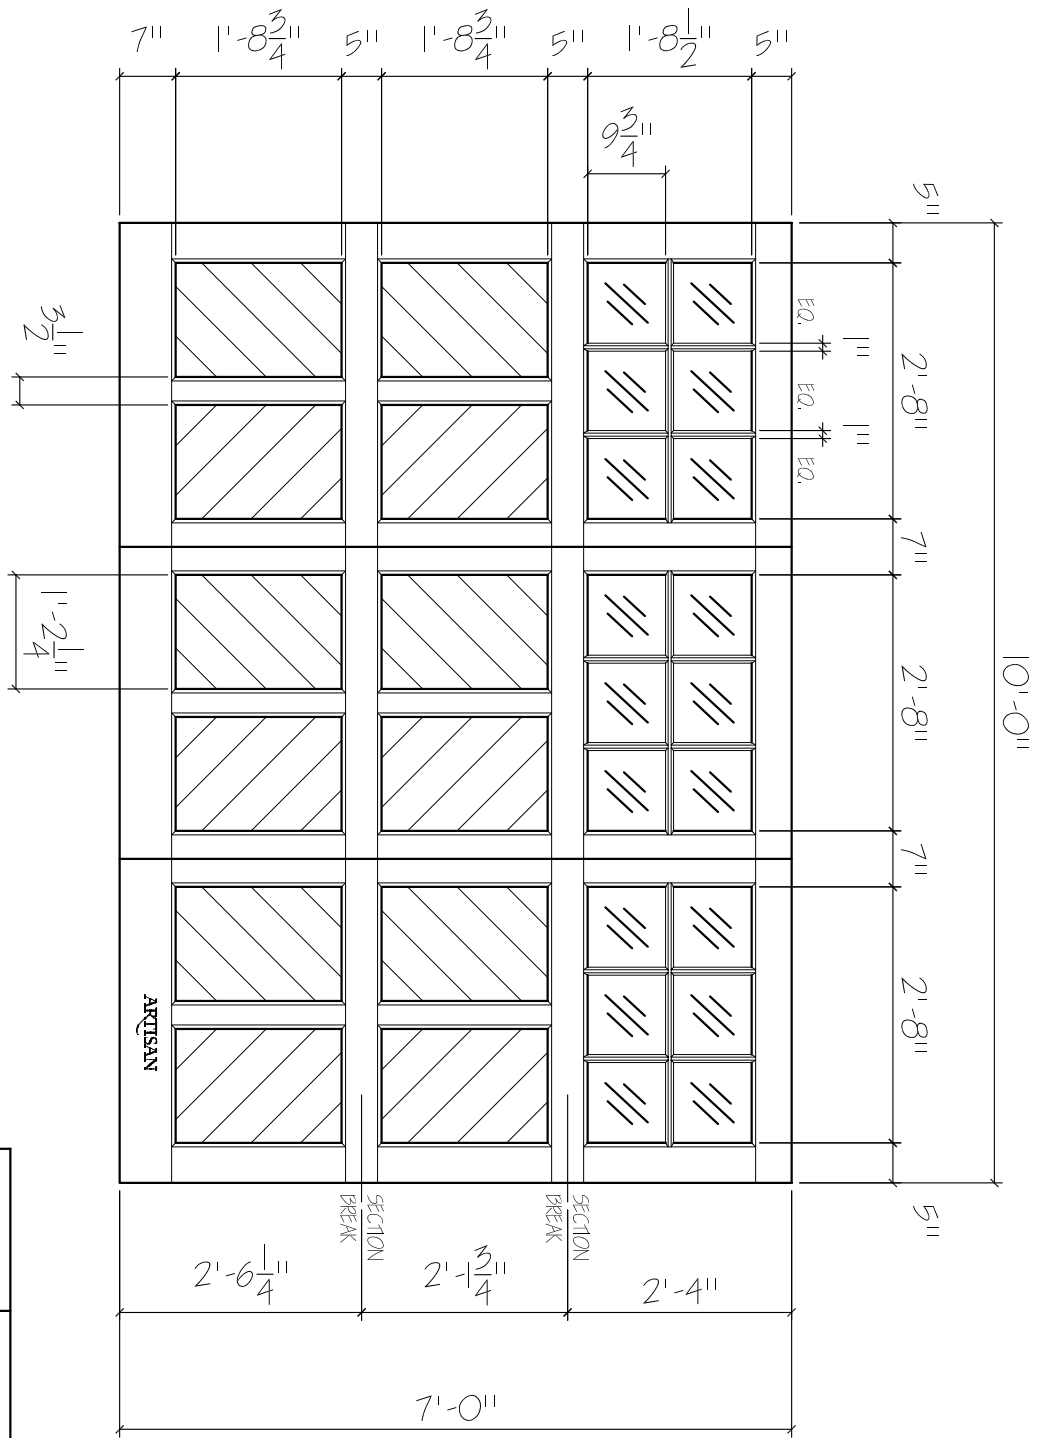

54-TF-10x7-18L-6BP-HB  
 FRONT ELEVATION, SHEFFIELD  
 SCALE: 1/2" = 1'-0"

01

975 Hemlock Rd., Morgantown, PA. 19543  
 T - 888-913-9170 F - 888-913-9179

Client:	Drawn:
Address:	Revised:
Phone:	Approved:
Approved By:	Ordered: