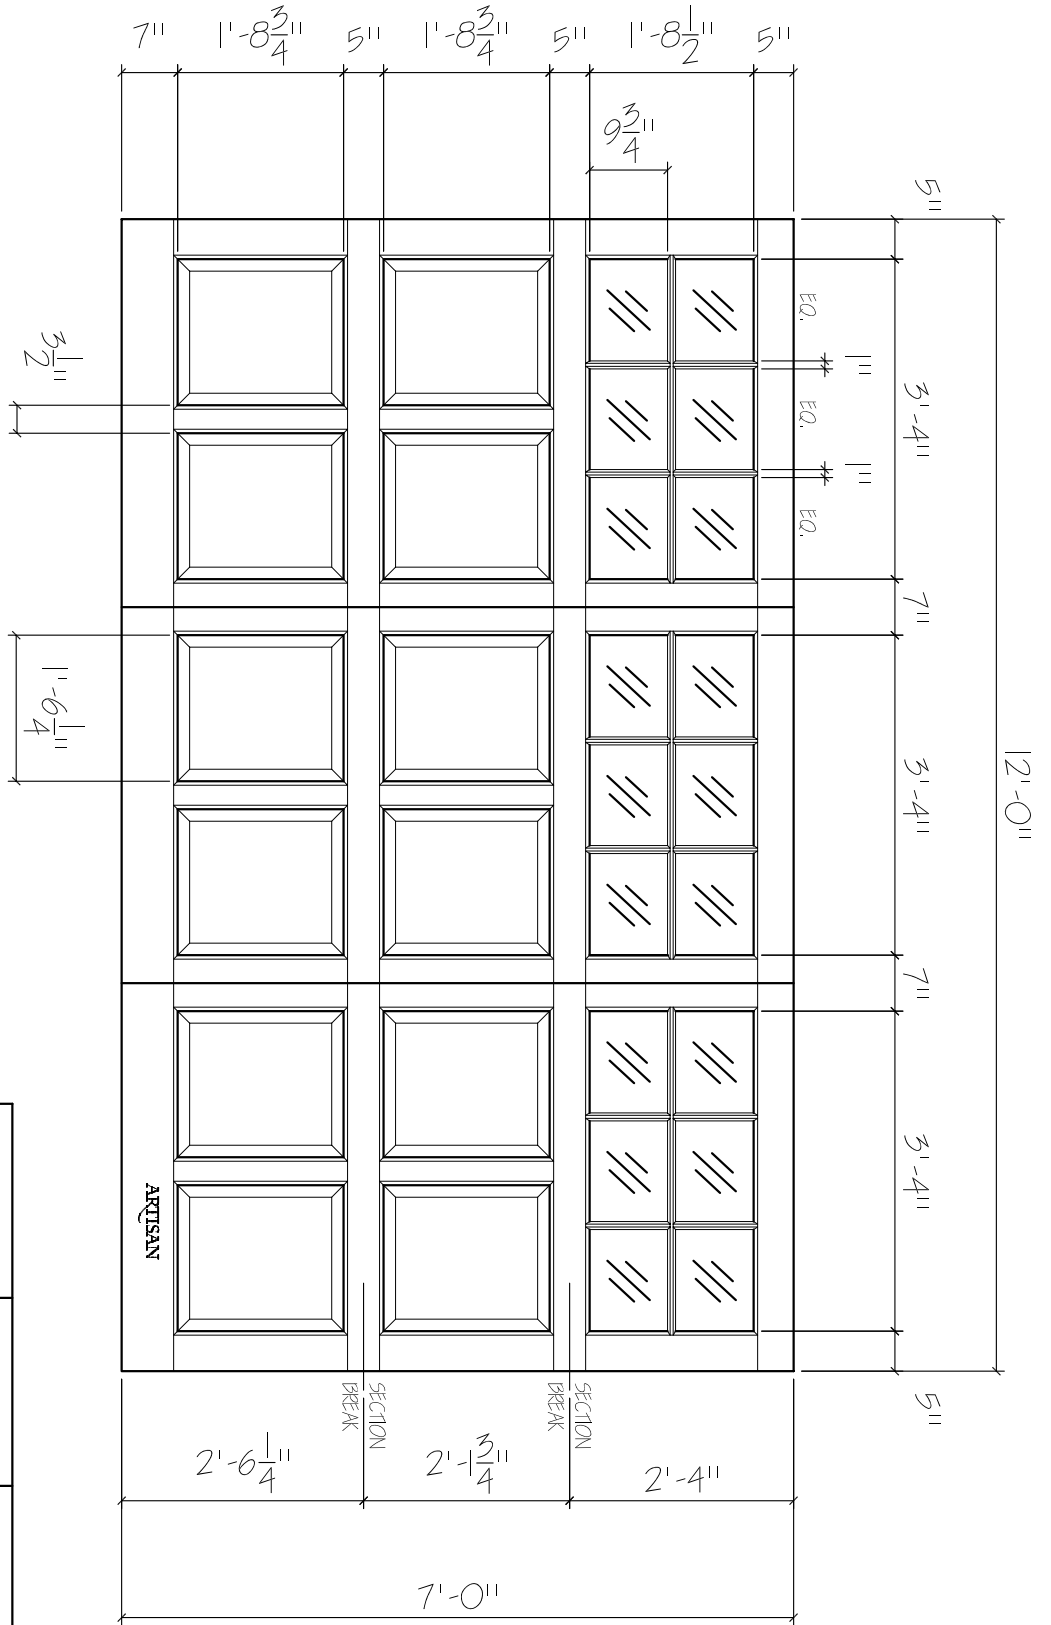

SH-1F-12X7-18L-6RP  
 FRONT ELEVATION, SHEFFIELD  
 SCALE: 1/2" = 1'-0"

01

**ARTISAN**  
 CUSTOM DOORWORKS

975 Hemlock Rd., Morgantown, PA. 19543  
 T - 888-913-9170 F - 888-913-9179

Client:	Drawn:
Address:	Revised:
Phone:	Approved:
Approved By:	Ordered: