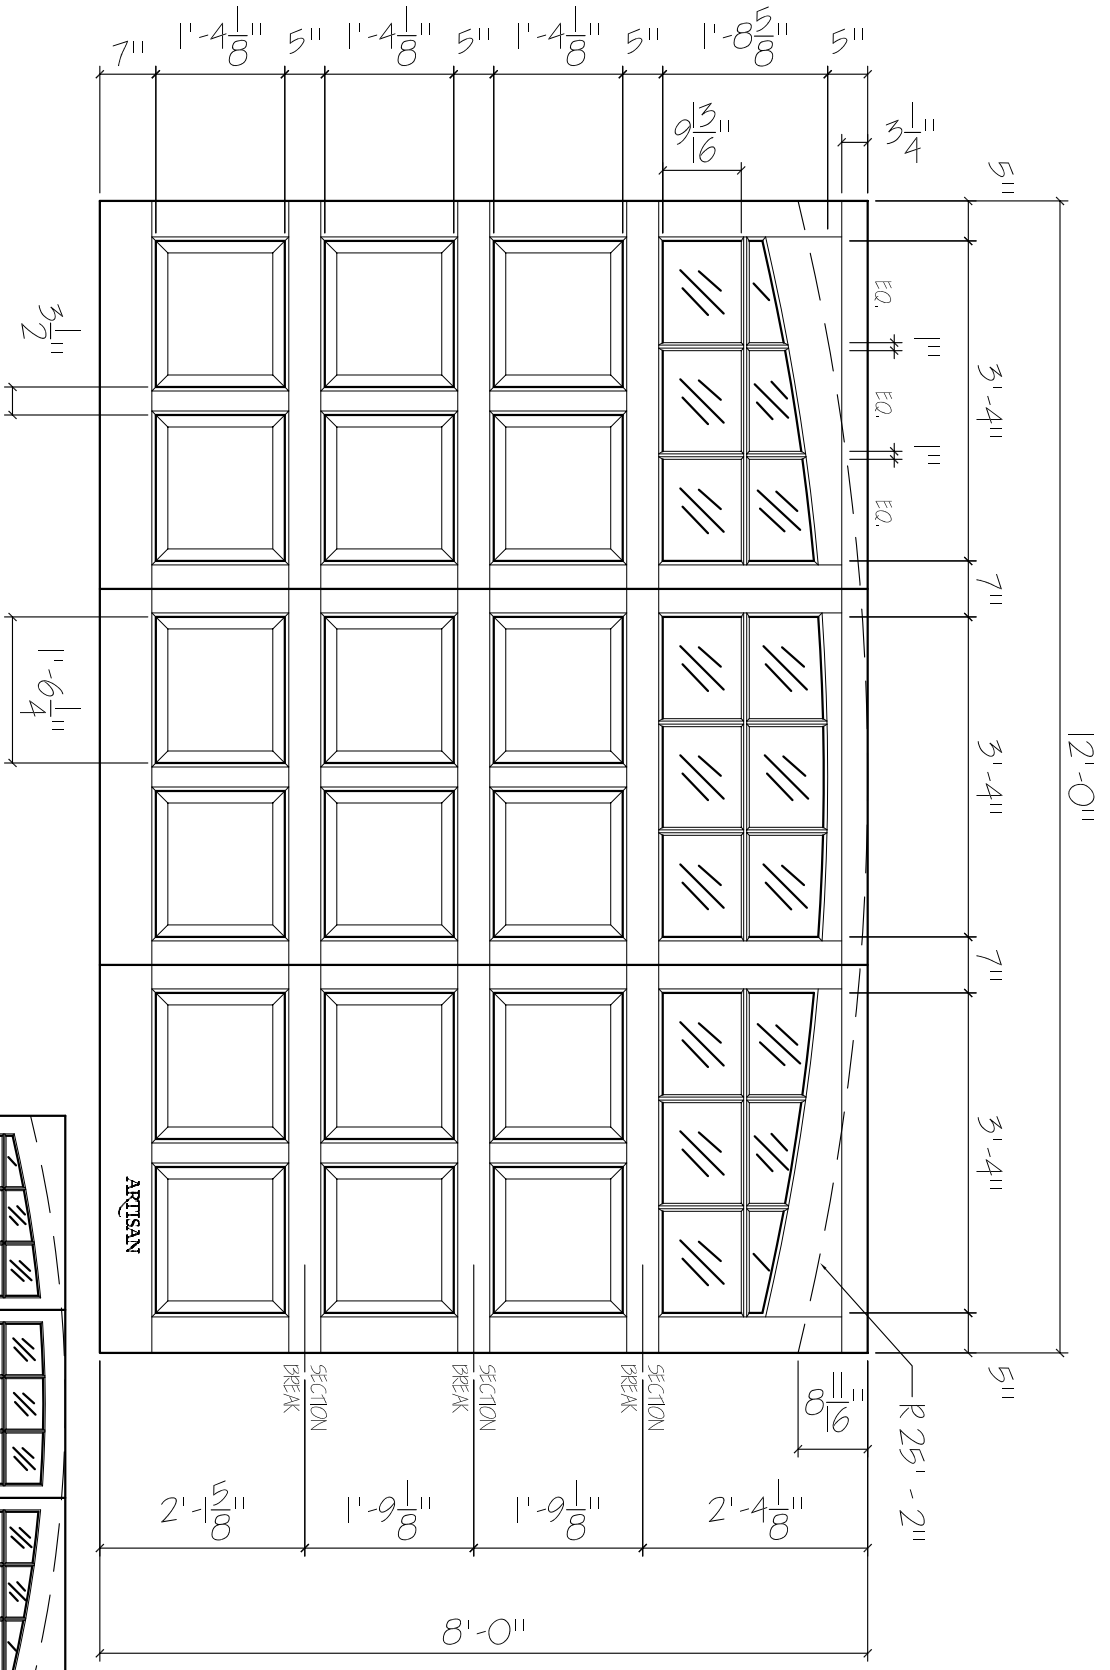

SH-1F-12x8-18L-AT-6RP
 FRONT ELEVATION, SHEFFIELD
 SCALE: 1/2" = 1'-0"

SCALE: 1/4" = 1'-0"

ARTISAN
 CUSTOM DOORWORKS

975 Hemlock Rd., Morgantown, PA. 19543
 T - 888-913-9170 F - 888-913-9179

Client:	Drawn:
Address:	Revised:
Phone:	Approved:
Approved By:	Ordered:

01