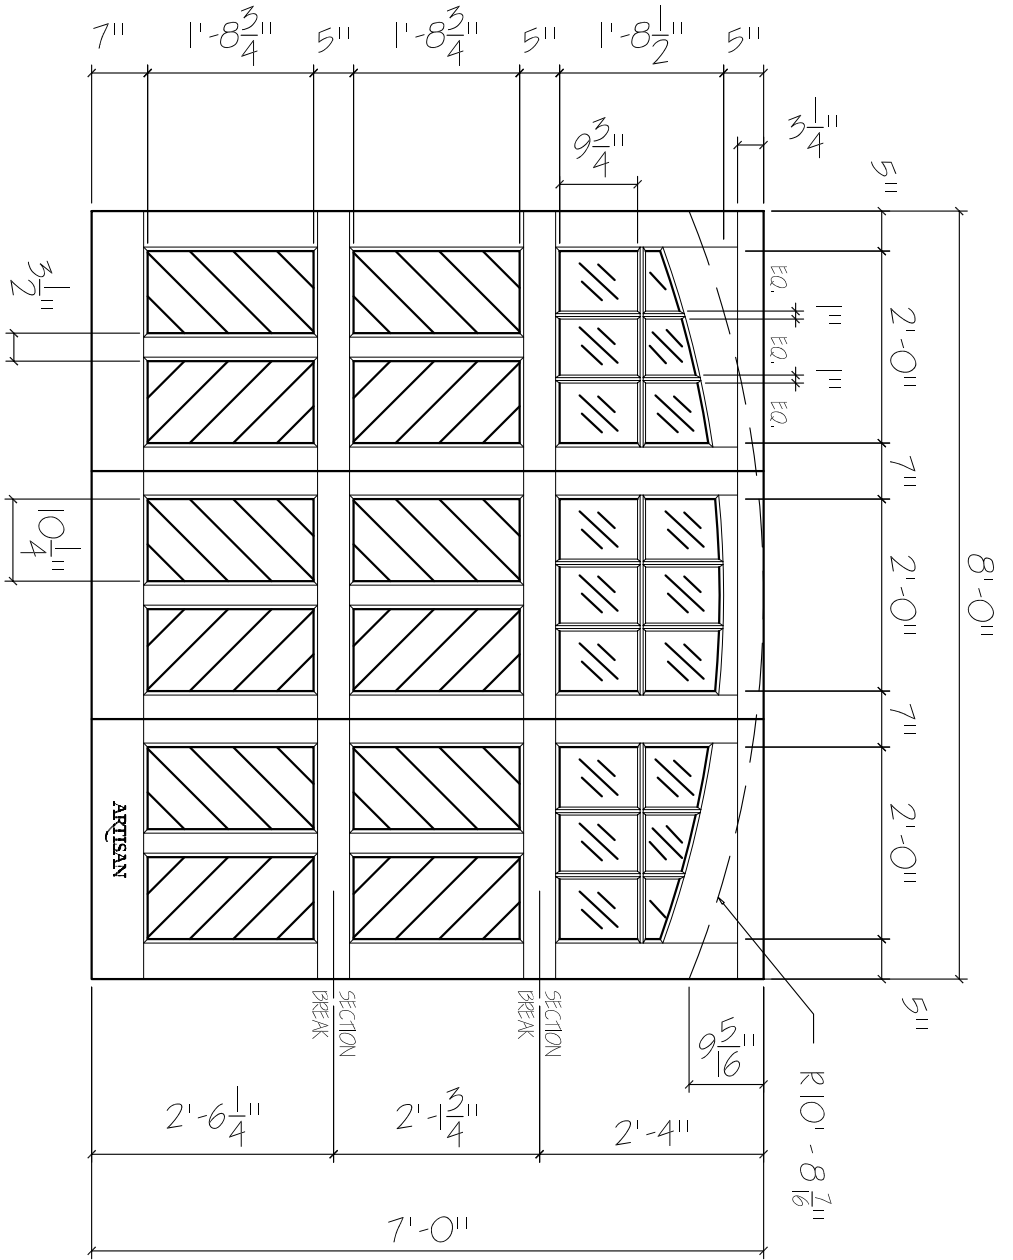

54-TF-8x7-18L-AT-6BP-HB
 FRONT ELEVATION, SHEFFIELD
 SCALE: 1/2" = 1'-0"

01

ARTISAN
 CUSTOM DOORWORKS

975 Hemlock Rd., Morgantown, PA. 19543
 T - 888-913-9170 F - 888-913-9179

Client:	Drawn:
Address:	Revised:
Phone:	Approved:
Approved By:	Ordered: