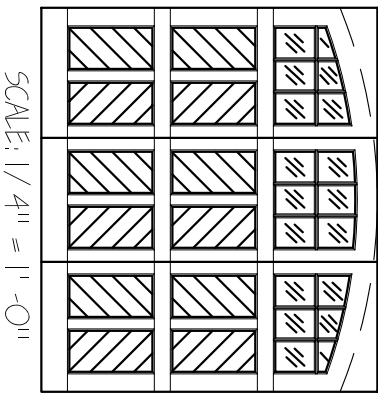

54-TF-8x7-18L-AT-6BP-HB
 FRONT ELEVATION, SHEFFIELD
 SCALE: 1/2" = 1'-0"

01

ARTISAN
 CUSTOM DOORWORKS

975 Hemlock Rd., Morgantown, PA. 19543
 T - 888-913-9170 F - 888-913-9179

Client:	Drawn:
Address:	Revised:
Phone:	Approved:
Approved By:	Ordered: